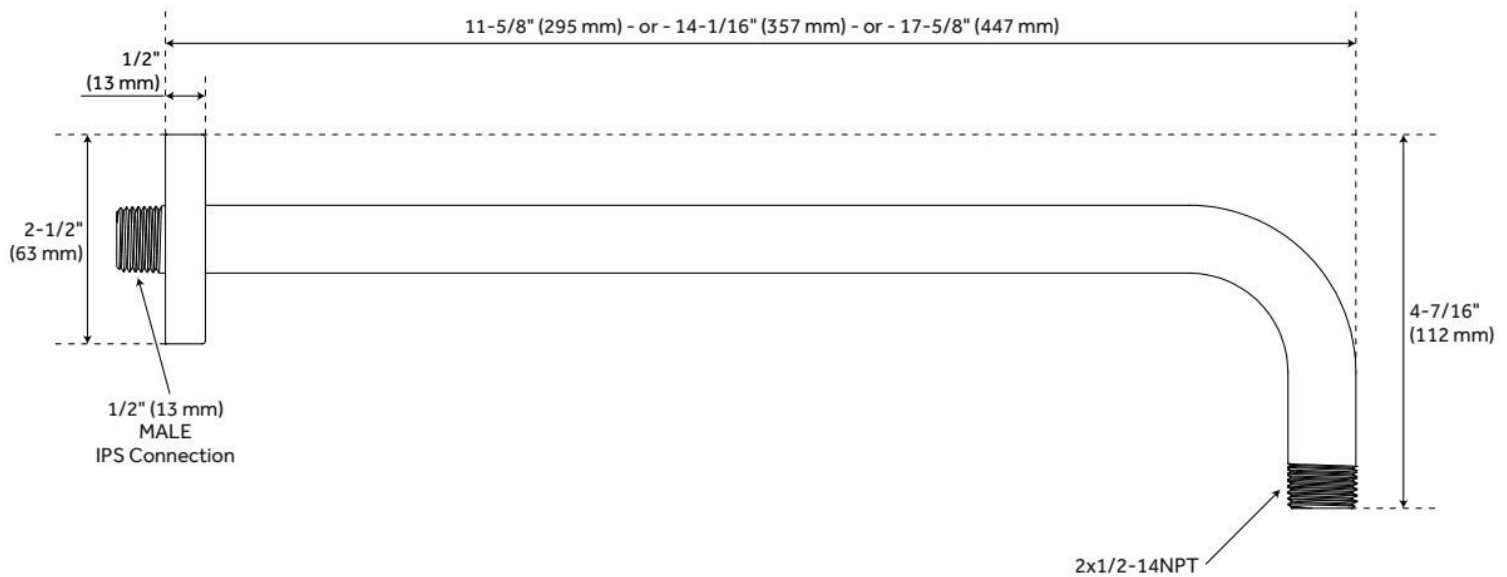

FEATURES

Material: Metal
Shower Head Swivel: Yes
Hand Shower Flow Rate: 1.8 gpm (6.8 L/min) @ 80 psi
Shower Head Flow Rate: 1.8 gpm (6.8 L/min) @ 80 psi
Cartridge Type: Ceramic Disc

ASME A112.18.1/CSA B125.1, ASME A112.18.2/CSA B125.2, ASSE 1016 Type P, CEC Listed, WaterSense by IAPMO, Massachusetts Accepted, LISTED ID: SH4001, SH6103, SHH1010*, SHHS4090G*, SHRSB820RG*, SHWE2040*, SHRSA123*, SHEL441001*, SHEL441002*, SHEL441004*, SHEL441005*, SHHS4090G**

REVISED 7/18/2024

8" MODERN ROUND RAINFALL SHOWER HEAD - 1.8 GPM - CHROME

SKU: 948948-18

Code: SHRSB820RG, SH484203, SH485499, SHRSB820RGPB

FEATURES

Material: ABS

Shower Head Swivel: Yes

ASME A112.18.1/CSA B125.1, CEC Listed, WaterSense by IAPMO, Massachusetts Accepted, LISTED ID: SHRSB820RG*

ADDITIONAL FEATURES

- All dimensions are ($\pm 1/2"$).
- Escutcheon included.

REVISED 6/10/2024

WALL-MOUNT RAINFALL SHOWER ARM

SKU: 948955

Code: SHRSA123, SHRSA181, SH485514, SHRSA150

REVISED 6/10/2024

ELITA PRESSURE BALANCE SHOWER VALVE TRIM - LEVER HANDLE