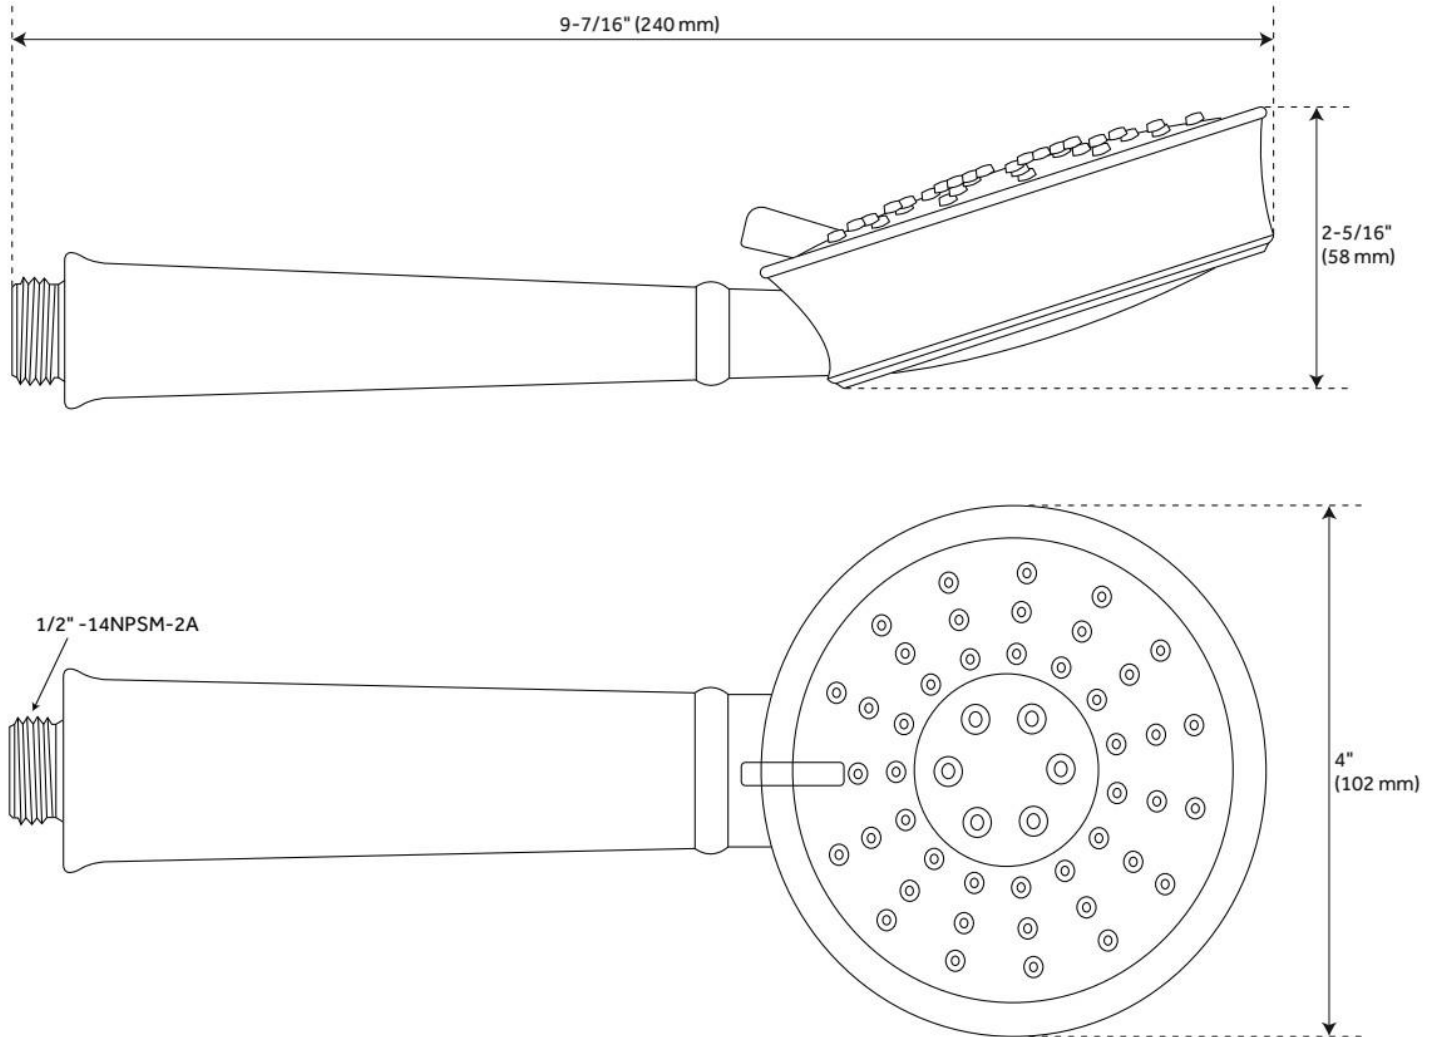

ADDITIONAL FEATURES

- Metal construction for ultimate strength and durability.
- Single function 8" Rainfall shower head.
- 3 function hand shower (full spray, massage spray, full & massage spray).
- 60" - 72" stretchable metal shower hose.
- Included Rough-in valves:
 - Pressure balance valve features a one-piece cartridge design for ease of maintenance, back-to-back capability, a ceramic disc cartridge, cast bronze valve body, adjustable temperature limit stop, a quick remove plaster guard, easy mounting brackets and integral stops.
 - Diverter Valve features brass valve body and ceramic disc cartridge.
 - Six total settings allow for shared water flow between outlets, giving you the ability to use two functions at once.
 - Not intended as a shut off valve.

ASME A112.18.1/CSA B125.1, CEC Listed, WaterSense by IAPMO, Massachusetts Accepted, LISTED ID: SHHS4090G*, SHHS4090G**

ADDITIONAL FEATURES

- 3 function hand shower (full spray, massage spray, full & massage spray).
- Easy-clean spray nozzles.
- Factory installed backflow prevention check valve.
- Hose sold separately.

REVISED 5/24/2024

PINECREST HAND SHOWER

SKU: 948929

Code: SHHS4090G

REVISED 5/24/2024

CONTEMPORARY ROUND WATER SUPPLY ELBOW FOR HAND SHOWER

SKU: 932365

Code: SHWE2040, SH417826, SH484207, SH485502

FEATURES

Material: Brass

Connection Type: 1/2" NPT

ASME A112.18.1/CSA B125.1, LISTED ID: SHWE2040*

ADDITIONAL FEATURES

- 1/2" Female wall connection.
- 1/2" Male hose connection.

REVISED 6/5/2024

CONTEMPORARY ROUND WATER SUPPLY ELBOW FOR HAND SHOWER