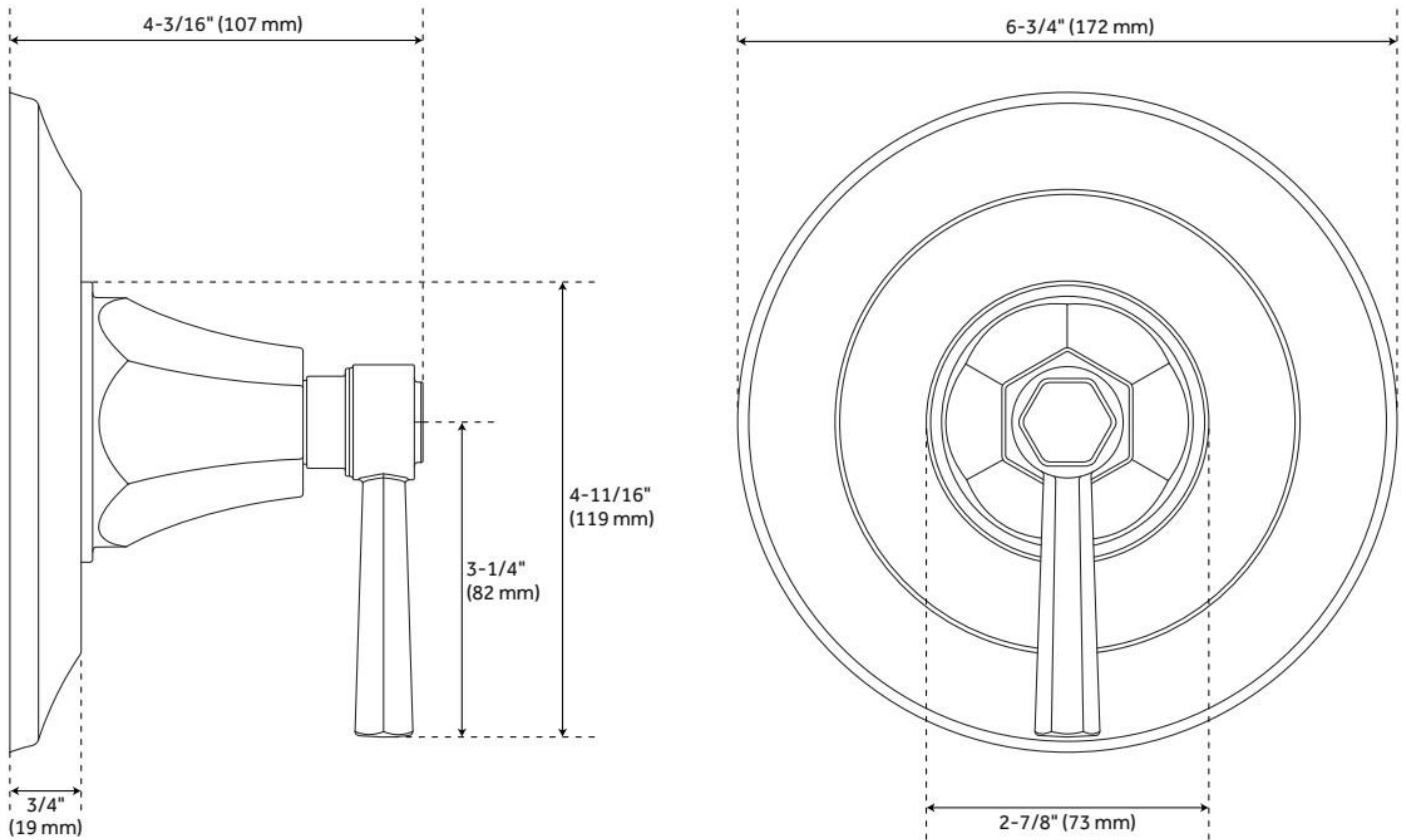

ELITA PRESSURE BALANCE SHOWER VALVE TRIM - LEVER HANDLE

SKU: 955084-L

Code: SHEL441001, SHEL441002, SH4001

REVISED 7/1/2024