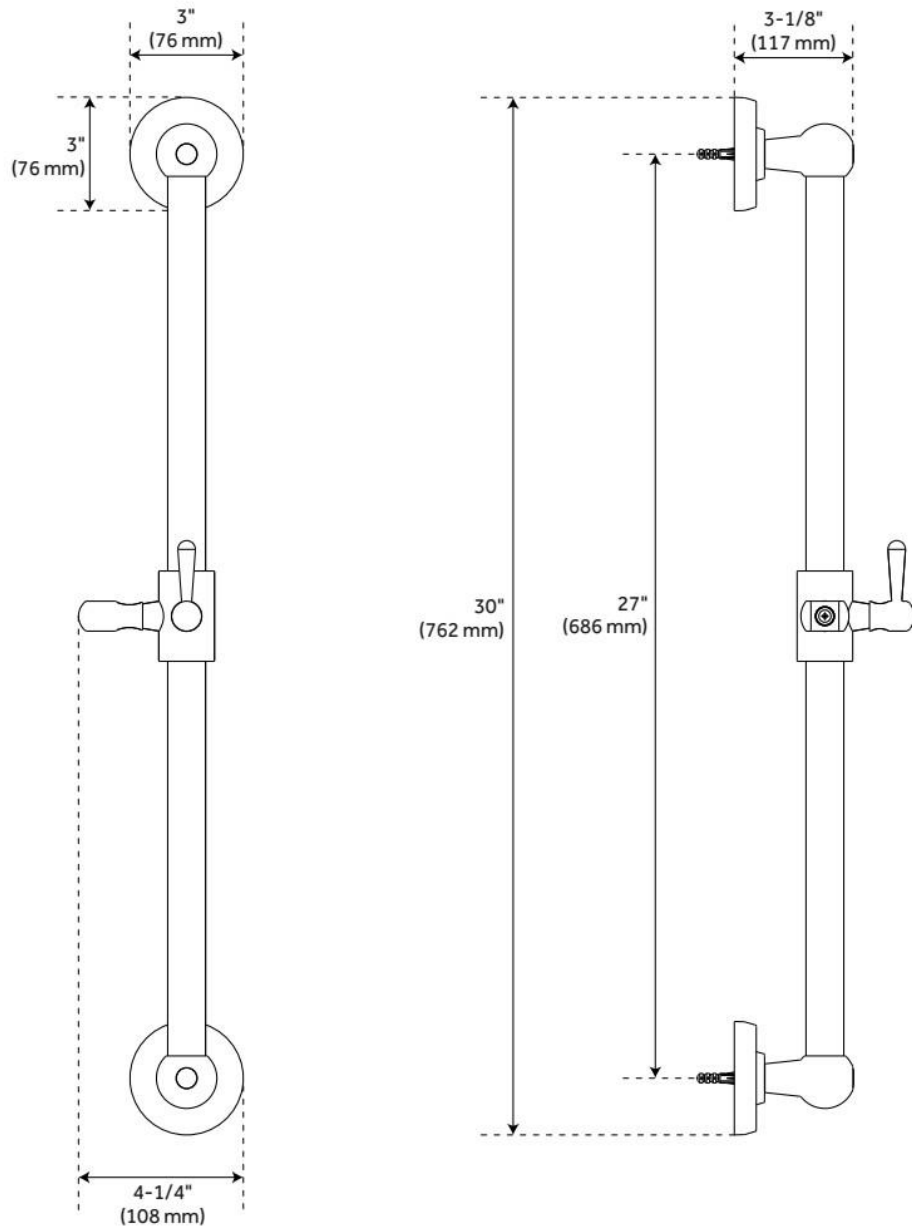

FEATURES

Material: Metal
Shower Head Swivel: Yes
Hand Shower Flow Rate: 1.8 gpm (6.8 L/min) @ 80 psi
Shower Head Flow Rate: 1.8 gpm (6.8 L/min) @ 80 psi
Cartridge Type: Ceramic Disc

ASME A112.18.1/CSA B125.1, ASME A112.18.2/CSA B125.2, ASSE 1016 Type P, CEC Listed, WaterSense by IAPMO, Massachusetts Accepted, LISTED ID: SH4001, SH6103, SHH1010*, SHHS4090G*, SHRSB820RG*, SHWE2040*, SHRSA123*, SHEL441001*, SHEL441002*, SHEL441004*, SHEL441005*, SHHS4090G**

REVISED 7/18/2024

8" MODERN ROUND RAINFALL SHOWER HEAD - 1.8 GPM - CHROME

SKU: 948948-18

Code: SHRSB820RG, SH484203, SH485499, SHRSB820RGPB

FEATURES

Material: ABS

Shower Head Swivel: Yes

ASME A112.18.1/CSA B125.1, CEC Listed, WaterSense by IAPMO, Massachusetts Accepted, LISTED ID: SHRSB820RG*

SKU: 948938

Code: SHH1010, SH484205, SH485500, SHH1010PB

REVISED 5/24/2024

30" TRADITIONAL SLIDE BAR FOR HAND SHOWER

SKU: 948916
Code: SHSB3010

FEATURES

Material: Brass

ADDITIONAL FEATURES

- Metal bar and mounting posts.
- Adjustable angle for handshower mount.

REVISED 6/5/2024

30" TRADITIONAL SLIDE BAR FOR HAND SHOWER

SKU: 948916
Code: SHSB3010

REVISED 6/5/2024