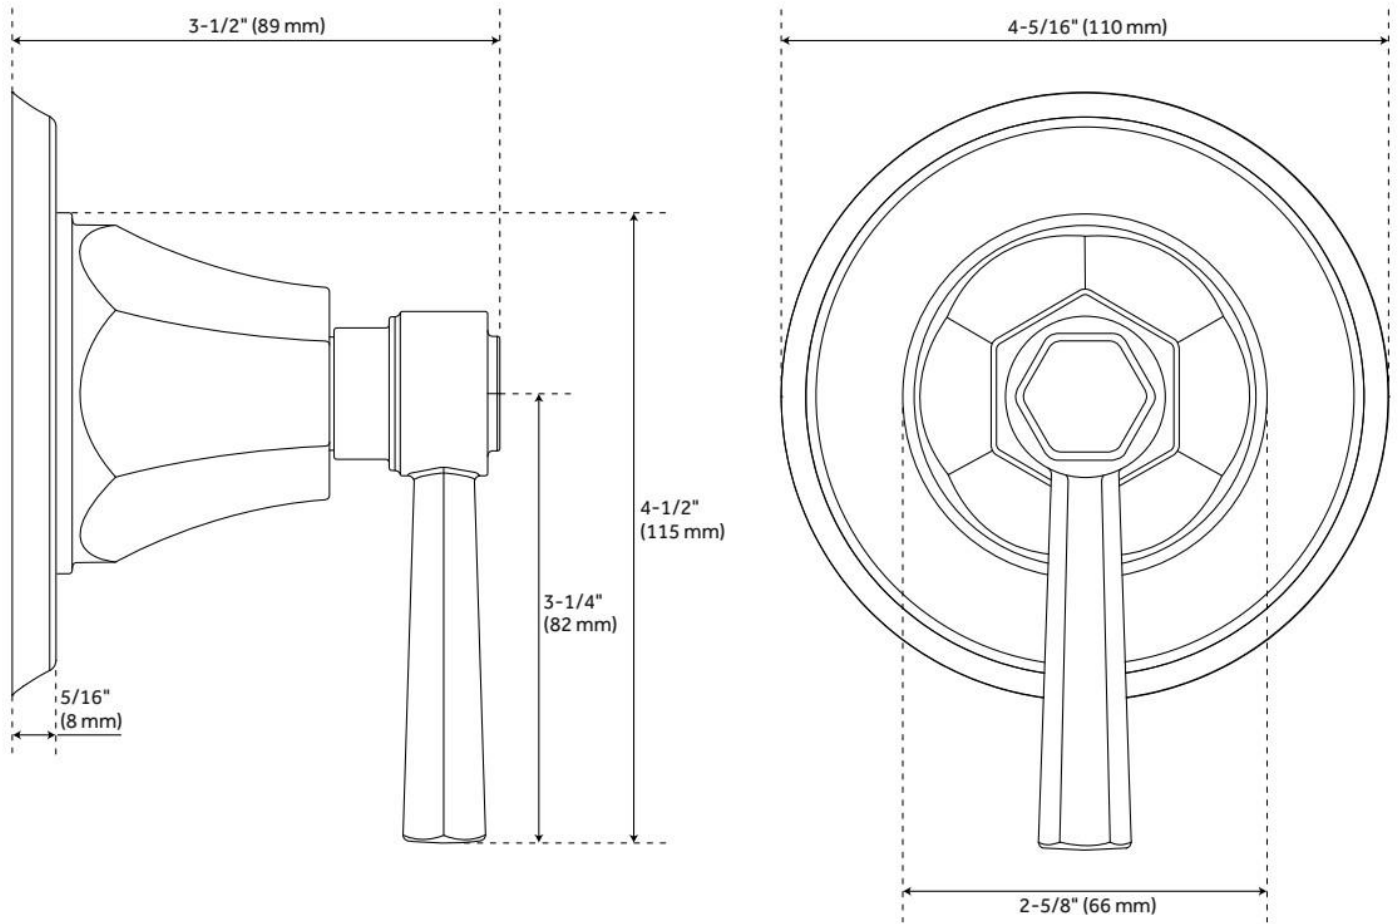

ELITA IN-WALL SHOWER DIVERTER TRIM - LEVER HANDLE

SKU: 955085-L

Code: SHEL441004, SHEL441005, SH6103

REVISED 7/1/2024