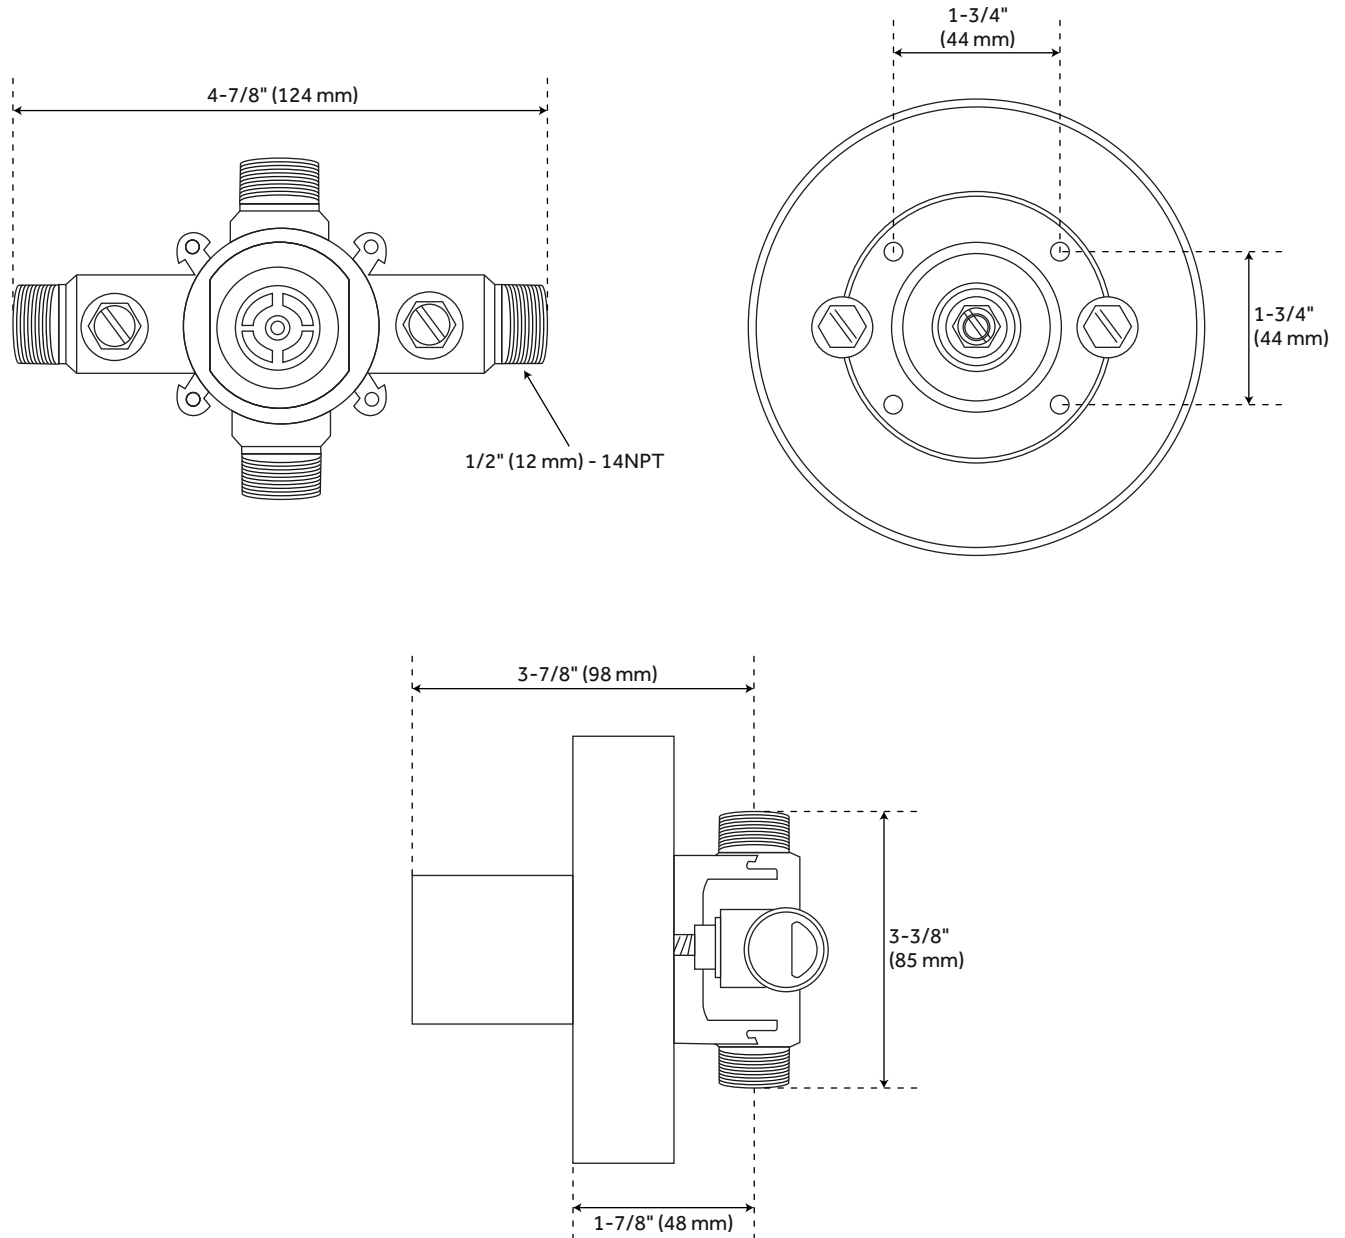

FEATURES

Material: Metal
Shower Head Swivel: Yes
Hand Shower Flow Rate: 1.8 gpm (6.8 L/min) @ 80 psi
Shower Head Flow Rate: 1.8 gpm (6.8 L/min) @ 80 psi
Cartridge Type: Ceramic Disc

ASME A112.18.1/CSA B125.1, ASME A112.18.2/CSA B125.2, ASSE 1016 Type P, CEC Listed, WaterSense by IAPMO, Massachusetts Accepted, LISTED ID: SH4001, SH6103, SHH1010*, SHHS4090G*, SHRSB820RG*, SHWE2040*, SHRSA123*, SHEL441001*, SHEL441002*, SHEL441004*, SHEL441005*, SHHS4090G**

ADDITIONAL FEATURES

- Metal construction for ultimate strength and durability.
- Single function 8" Rainfall shower head.
- 3 function hand shower (full spray, massage spray, full & massage spray).
- 60" - 72" stretchable metal shower hose.
- Included Rough-in valves:
 - Pressure balance valve features a one-piece cartridge design for ease of maintenance, back-to-back capability, a ceramic disc cartridge, cast bronze valve body, adjustable temperature limit stop, a quick remove plaster guard, easy mounting brackets and integral stops.
 - Diverter Valve features brass valve body and ceramic disc cartridge.
 - Six total settings allow for shared water flow between outlets, giving you the ability to use two functions at once.
 - Not intended as a shut off valve.

REVISED 7/18/2024

8" MODERN ROUND RAINFALL SHOWER HEAD - 1.8 GPM - CHROME

SKU: 948948-18

Code: SHRSB820RG, SH484203, SH485499, SHRSB820RGPB

FEATURES

Material: ABS

Shower Head Swivel: Yes

ASME A112.18.1/CSA B125.1, CEC Listed, WaterSense by IAPMO, Massachusetts Accepted, LISTED ID: SHRSB820RG*

REVISED 5/24/2024

PRESSURE BALANCE TUB AND SHOWER ROUGH-IN VALVE

SKU: 446520

SH4001

All dimensions and specifications are nominal and may vary. Use actual products for accuracy in critical situations.

ELITA IN-WALL SHOWER DIVERTER TRIM - LEVER HANDLE