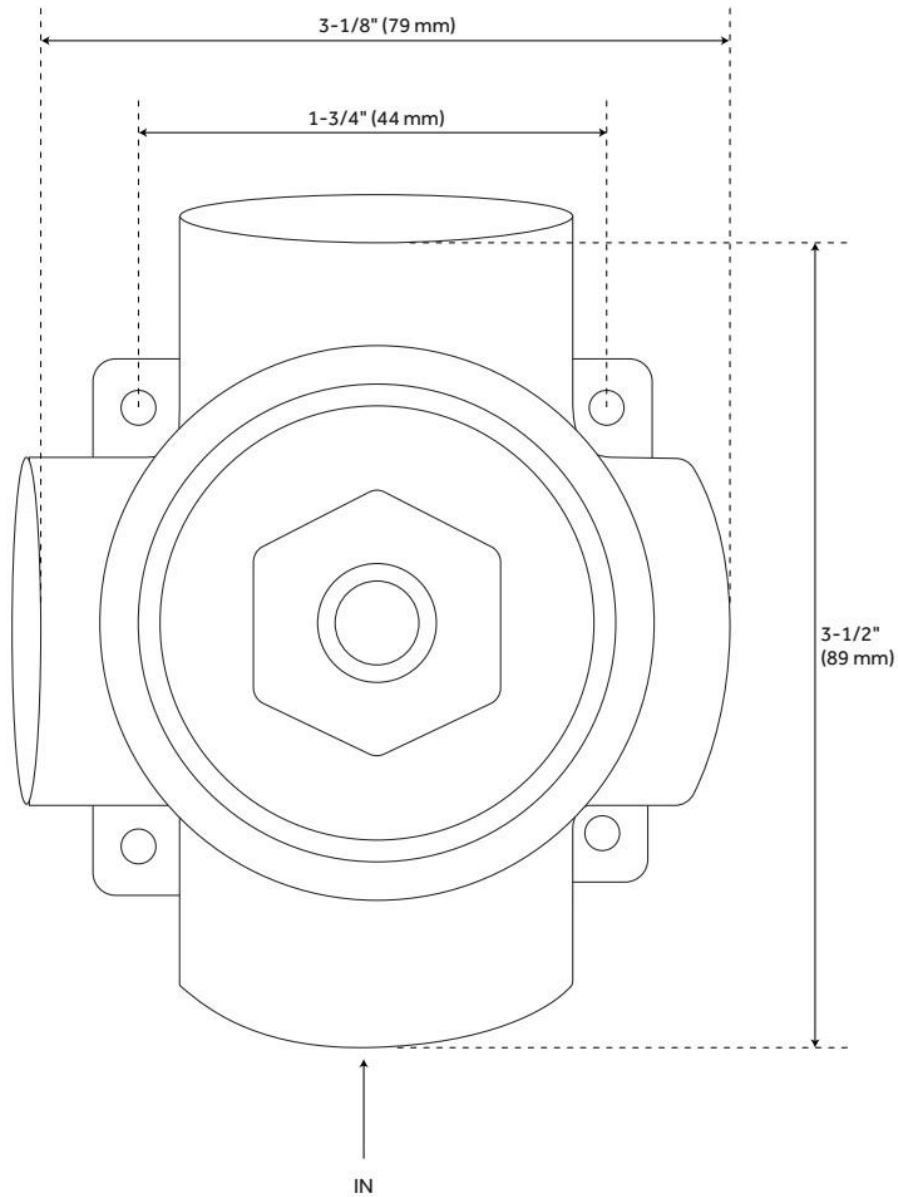

3-WAY IN-WALL DIVERTER ROUGH-IN VALVE

SKU: 953056
Code: SH6103, SH6101

REVISED 5/29/2024