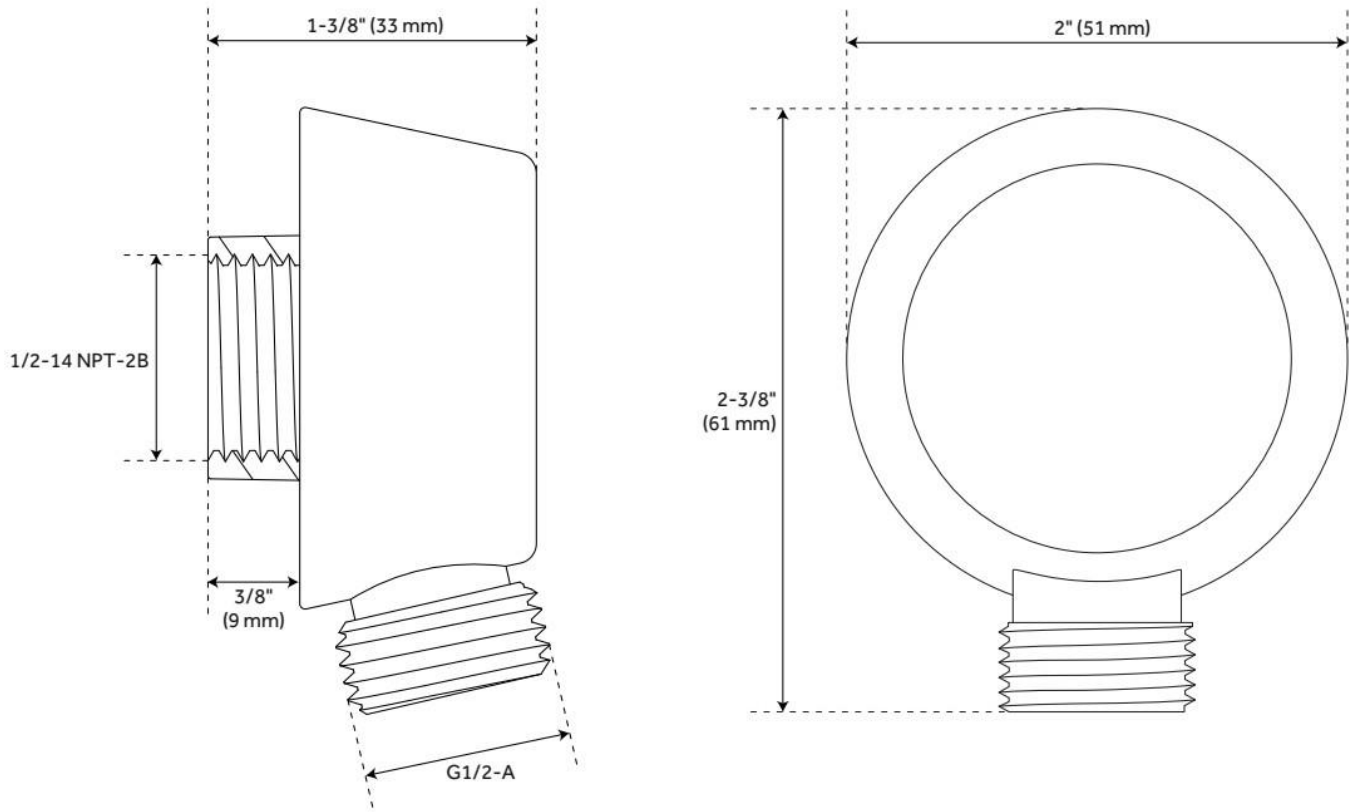

FEATURES

Material: Metal
Shower Head Swivel: Yes
Hand Shower Flow Rate: 1.8 gpm (6.8 L/min) @ 80 psi
Shower Head Flow Rate: 1.8 gpm (6.8 L/min) @ 80 psi
Cartridge Type: Ceramic Disc

ASME A112.18.1/CSA B125.1, ASME A112.18.2/CSA B125.2, ASSE 1016 Type P, CEC Listed, WaterSense by IAPMO, Massachusetts Accepted, LISTED ID: SH4001, SH6103, SHH1010*, SHHS4090G*, SHRSB820RG*, SHWE2040*, SHRSA123*, SHEL441001*, SHEL441002*, SHEL441004*, SHEL441005*, SHHS4090G**

FEATURES

Material: Brass

Connection Type: 1/2" NPT

ASME A112.18.1/CSA B125.1, LISTED ID: SHWE2040*

ADDITIONAL FEATURES

- 1/2" Female wall connection.
- 1/2" Male hose connection.

REVISED 6/5/2024

CONTEMPORARY ROUND WATER SUPPLY ELBOW FOR HAND SHOWER

SKU: 932365

Code: SHWE2040, SH417826, SH484207, SH485502

REVISED 6/5/2024

60" STRETCHABLE METAL HAND SHOWER HOSE

SKU: 948938

Code: SHH1010, SH484205, SH485500, SHH1010PB

FEATURES

Connection Type: 1/2" IPS

ASME A112.18.1/CSA B125.1, Massachusetts Accepted, LISTED ID: SHH1010*

ADDITIONAL FEATURES

- 60" - 72" stretchable metal shower hose.
- Double spiral construction.
- Metal conical nut.

REVISED 5/24/2024

60" STRETCHABLE METAL HAND SHOWER HOSE