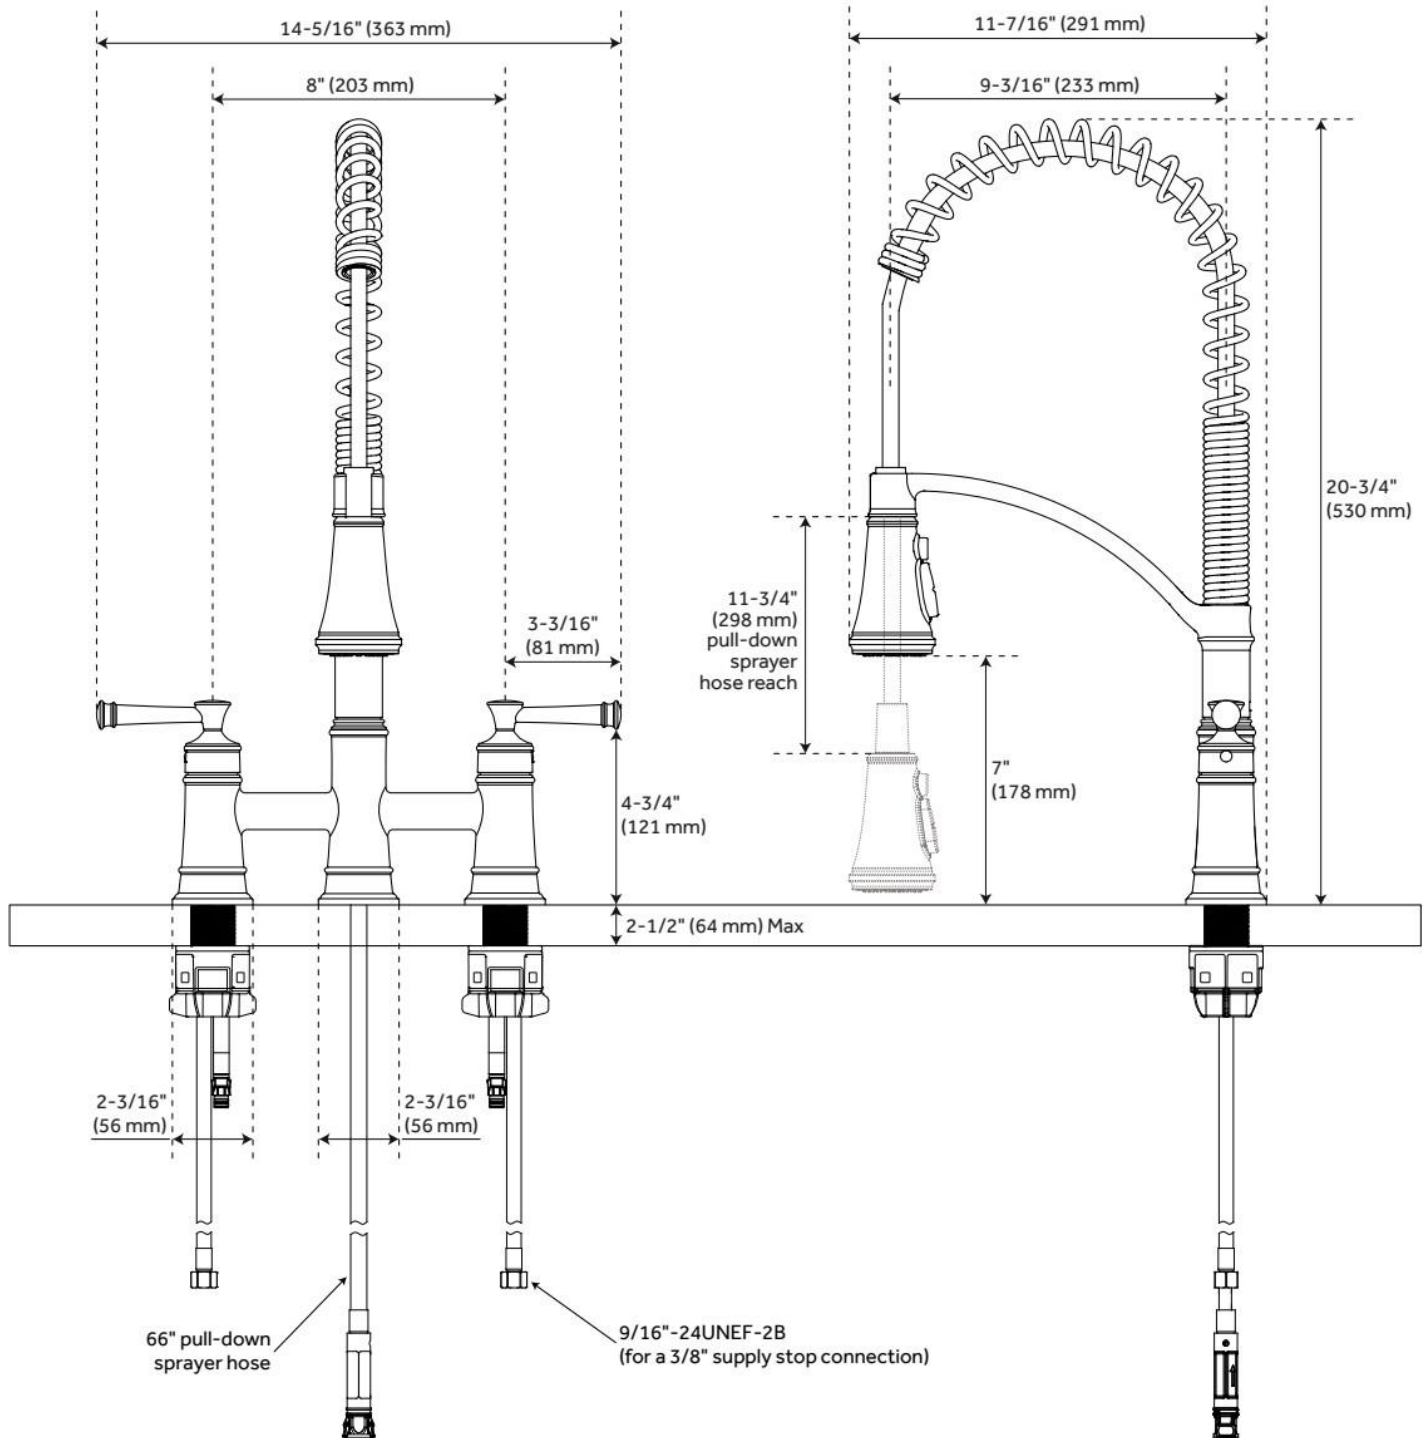

BEASLEY BRIDGE KITCHEN FAUCET WITH PULL-DOWN SPRING SPOUT

SKU: 955095

Code: SHXCBE307

FEATURES

Material: Metal construction for strength and durability

Installation Type: Bridge

Connection Type: Compression

Flow Rate: 1.75 gpm (6.6 L/min) @60 psi

Spray Type: Blade, Full, Stream, Pause

Cartridge Type: Ceramic Disc

Swivel Spout: Yes

ASME A112.18.1/CSA B125.1, NSF/ANSI 372, NSF/ANSI 61, NSF/ANSI/CAN 61, NSF/ANSI/CAN 61-9:Q≤1, ICC/ANSI A117.1, CEC Listed, CALGreen, Massachusetts Accepted, LISTED ID: SHXCBE307*

ADDITIONAL FEATURES

- Four function pull-down spray head with pause feature: Blade Spray (this spray can target tough messes with more power than a regular full spray), Full Spray (This full spray provides strong water flow, making daily cleaning easier and faster), and Stream Spray (Water is soft to the touch and this helps to reduce overall splashing).

REVISED 5/31/2024

BEASLEY BRIDGE KITCHEN FAUCET WITH PULL-DOWN SPRING SPOUT

SKU: 955095

Code: SHXCBE307

REVISED 5/31/2024