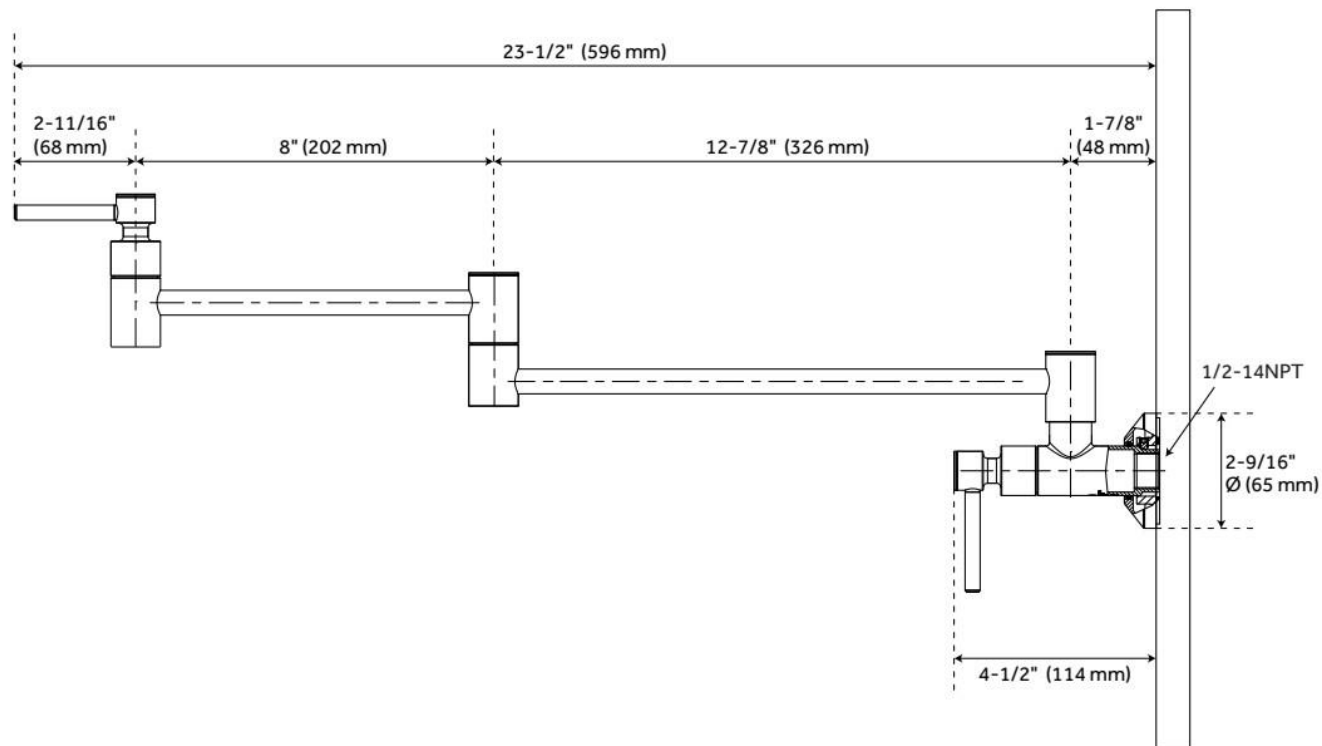

MODERN RETRACTABLE WALL-MOUNT POT FILLER FAUCET

SKU: 955096

Code: SH497775, SH497776, SH497777, SH497778, SH497779, SH497780, SH497782

FEATURES

Installation Type: Wall Mount

Flow Rate: 4.8 gpm (18.2 L/min) @ 60 psi

Cartridge Type: Ceramic Disc

Swivel Spout: Yes

ASME A112.18.1/CSA B125.1, NSF/ANSI 372, NSF/ANSI 61, NSF/ANSI/CAN 61, NSF/ANSI/CAN 61-9:Q≤1, LISTED ID: SH349721XX

ADDITIONAL FEATURES

- Made of high quality materials.
- Overall reach: 23-1/2".
- Measures 13-15/16" across when folded against the wall.
- Overall length when open: 24-5/8".

REVISED 6/28/2024

MODERN RETRACTABLE WALL-MOUNT POT FILLER FAUCET

SKU: 955096

Code: SH497775, SH497776, SH497777, SH497778, SH497779, SH497780, SH497782

REVISED 6/28/2024