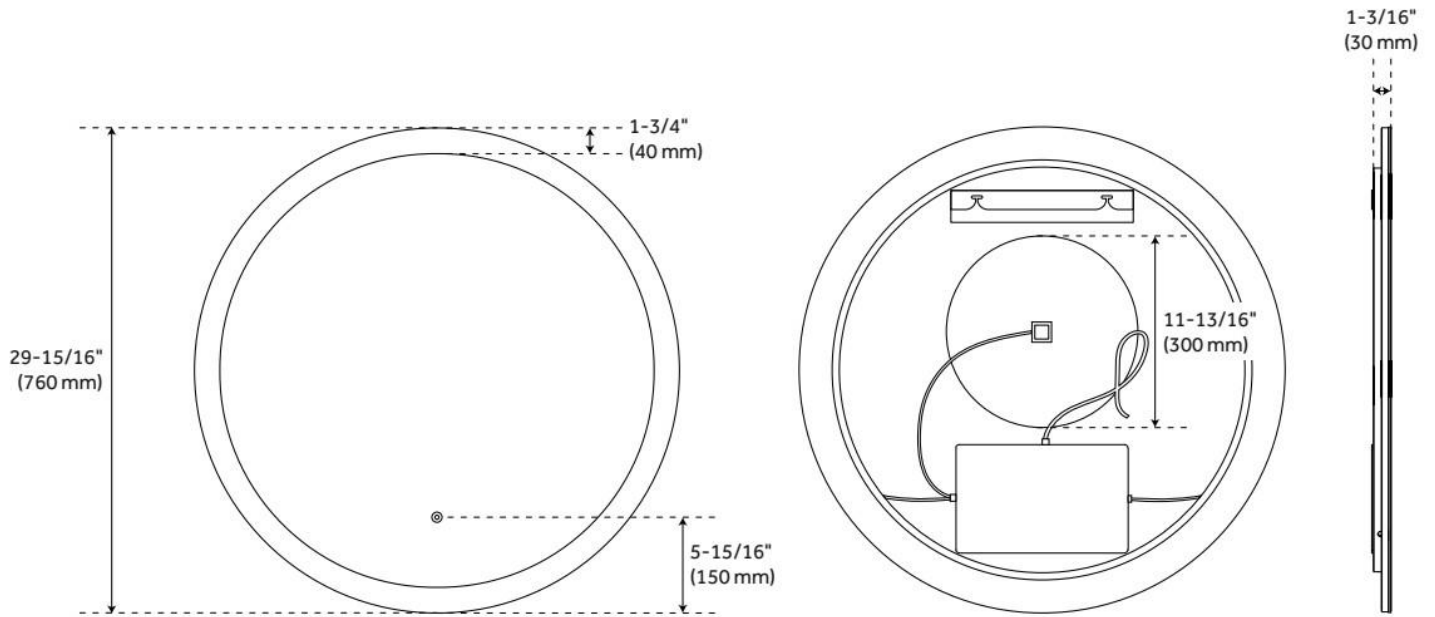

OPALO CIRCULAR LIGHTED MIRROR WITH TUNABLE LED AND ANTI-FOG

SKU: 955098

Code: SH662055LED, SH662056LED

REVISED 8/22/2024