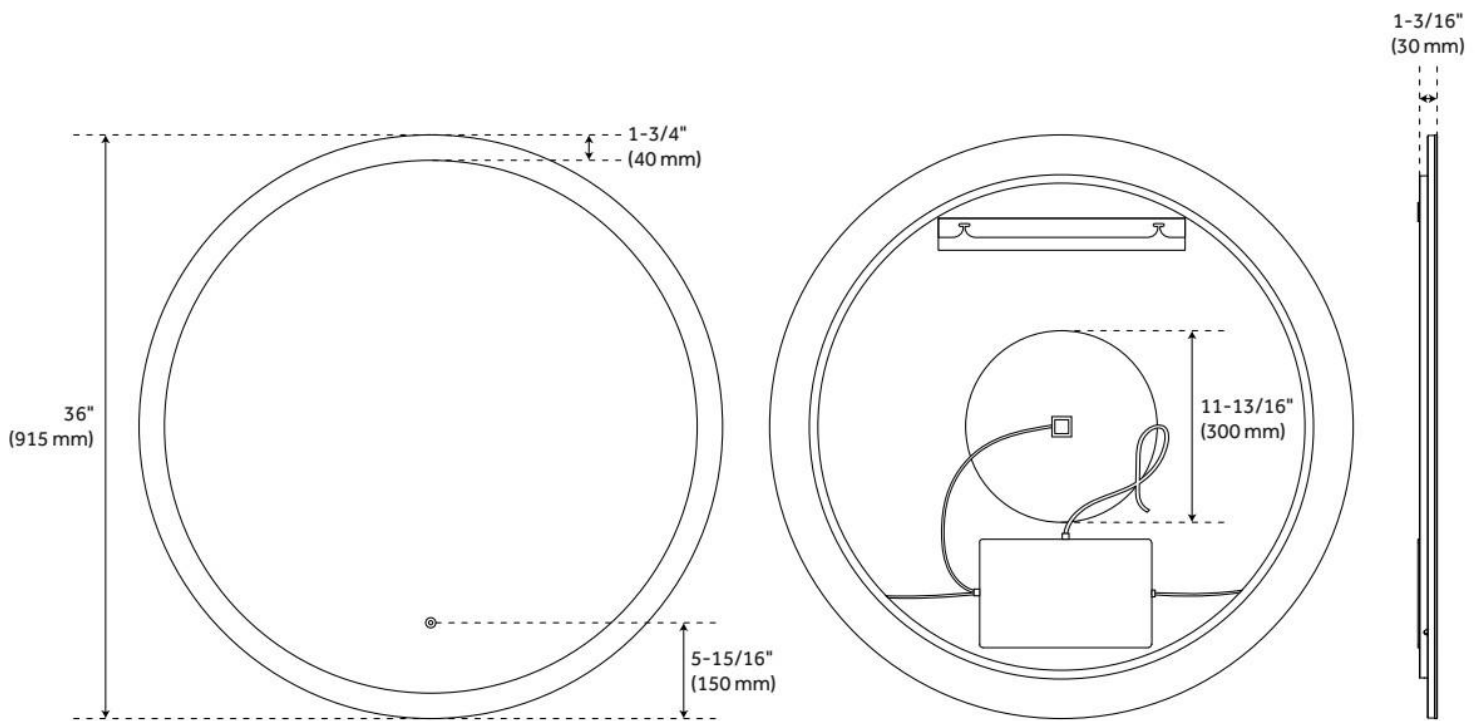

OPALO CIRCULAR LIGHTED MIRROR WITH TUNABLE LED AND ANTI-FOG

SKU: 955098

Code: SH662055LED, SH662056LED

REVISED 8/22/2024