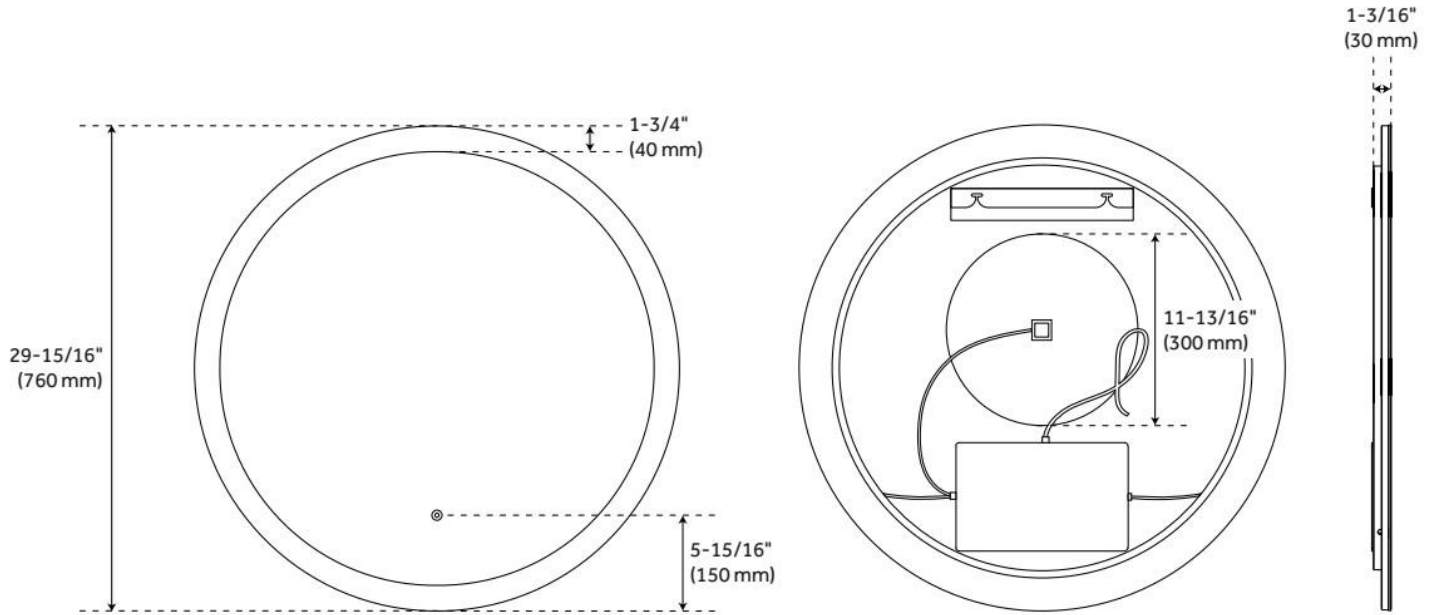

OPALO CIRCULAR LIGHTED MIRROR WITH TUNABLE LED AND ANTI-FOG

SKU: 955098

Code: SH662055LED, SH662056LED

REVISED 10/7/2024