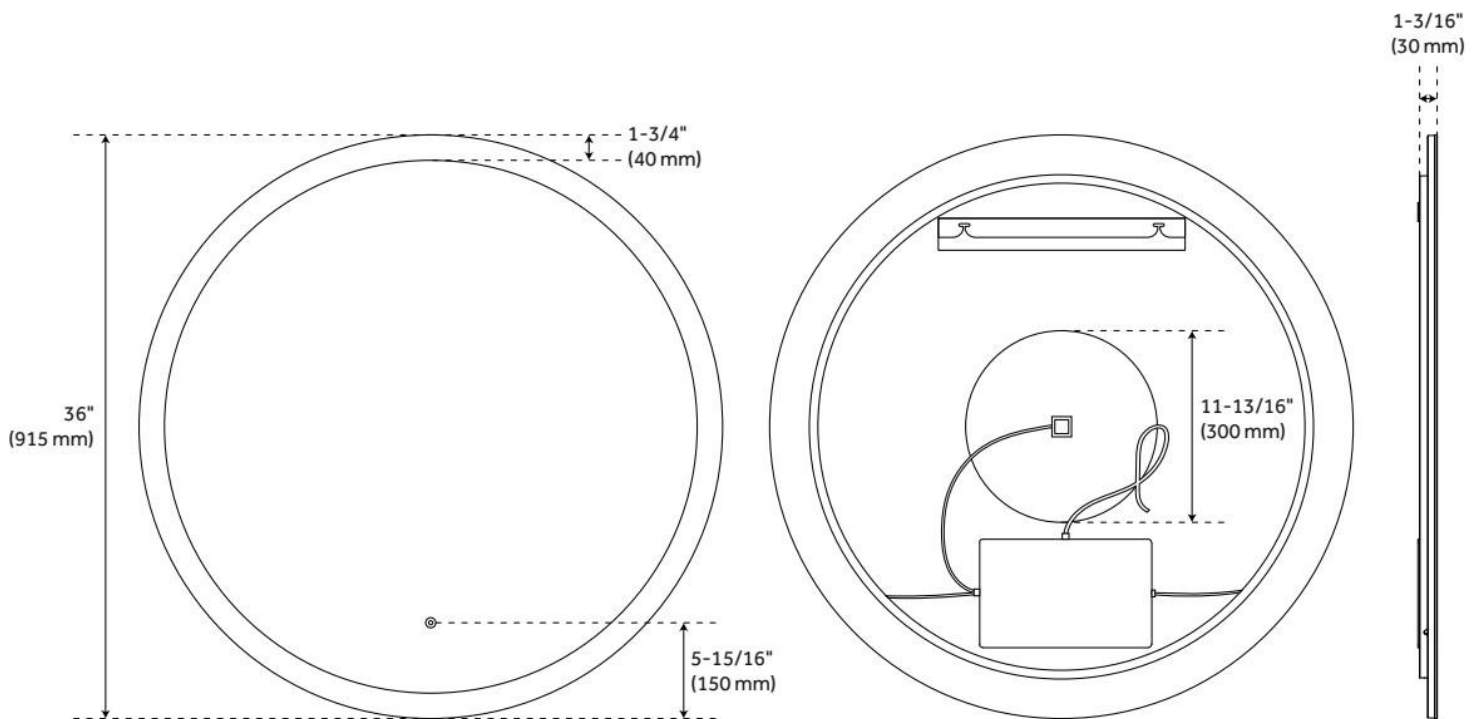

OPALO CIRCULAR LIGHTED MIRROR WITH TUNABLE LED AND ANTI-FOG

SKU: 955098

Code: SH662055LED, SH662056LED

REVISED 10/7/2024