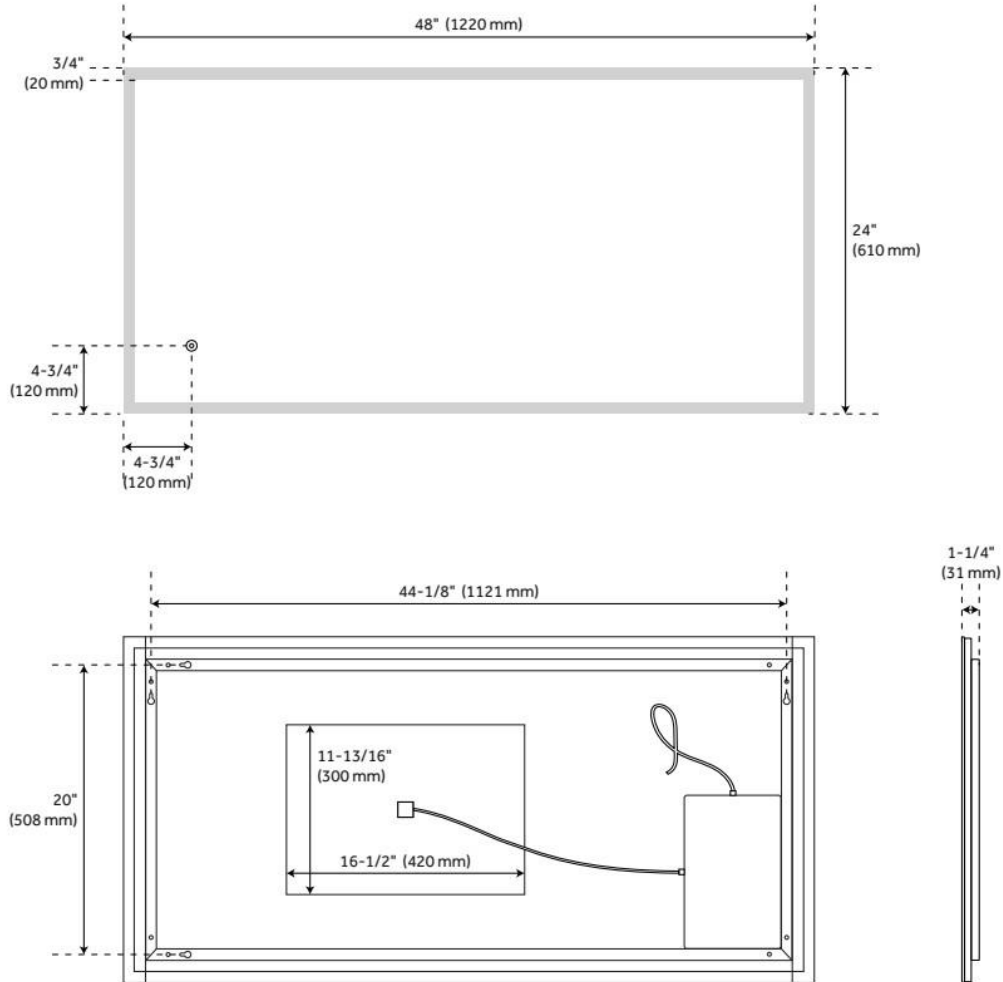

PARELLA LIGHTED MIRROR WITH TUNABLE LED AND ANTI-FOG

SKU: 955099

Code: SH662057LED, SH662058LED

REVISED 8/5/2024