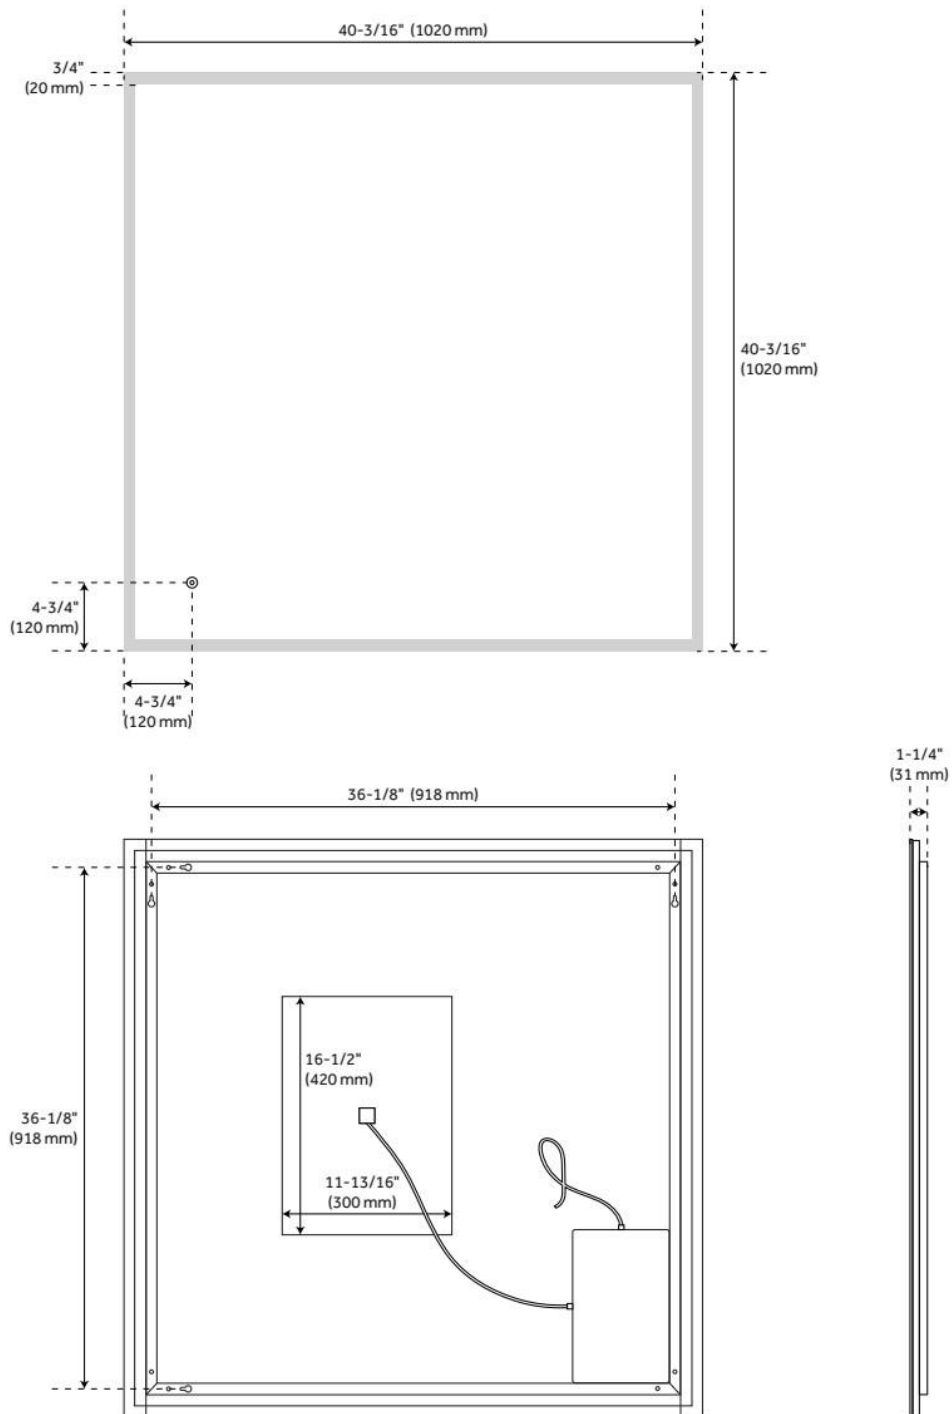

PARELLA LIGHTED MIRROR WITH TUNABLE LED AND ANTI-FOG

SKU: 955099

Code: SH662057LED, SH662058LED

REVISED 8/5/2024