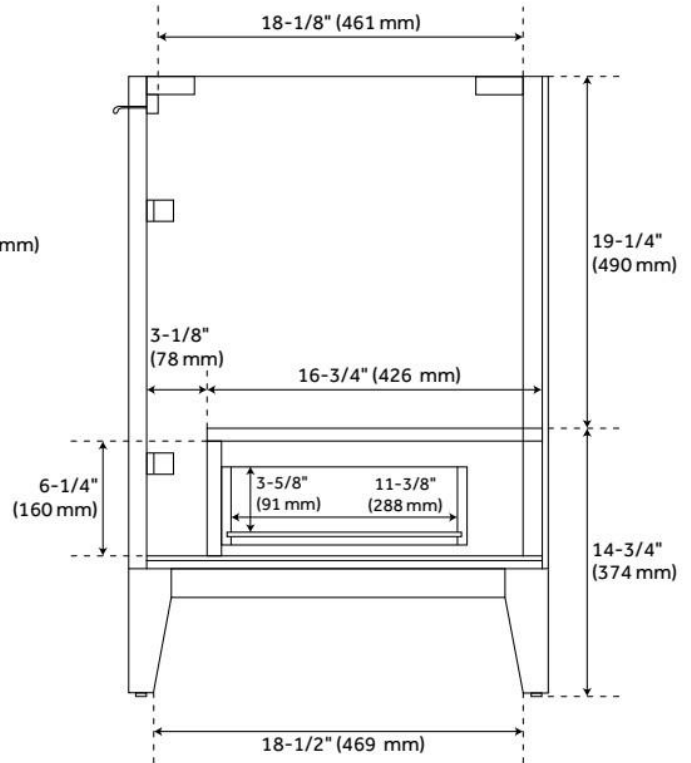

30" BAYLISS VANITY WITH UNDERMOUNT SINK - STONEWARE WHITE

SKU: 955100-30-UM

Code: SH497809, SH497810, SH497811

REVISED 7/26/2024