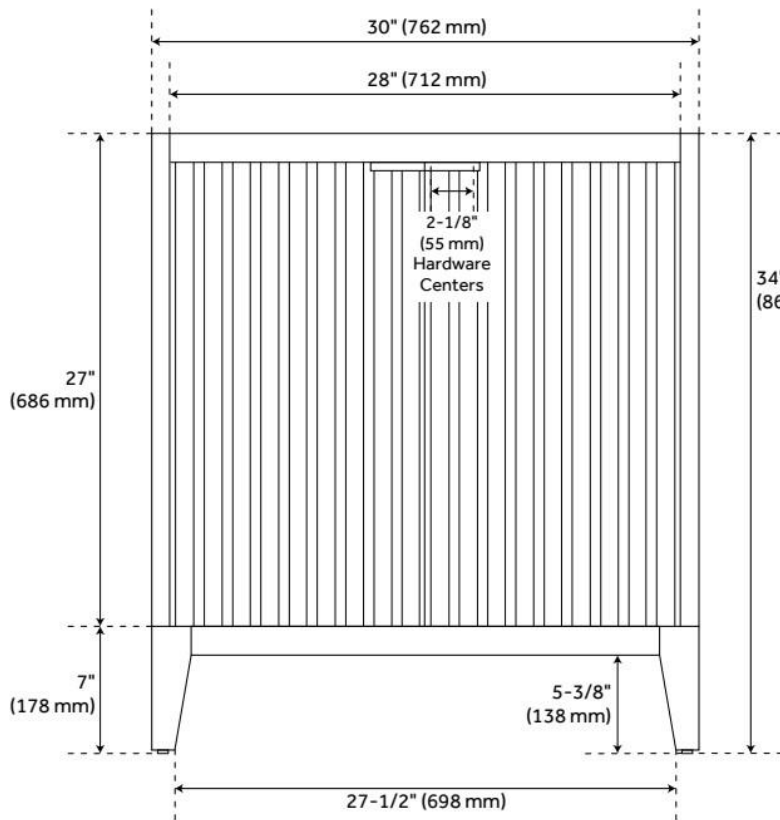

30" BAYLISS VANITY WITH UNDERMOUNT SINK - STONEWARE WHITE

SKU: 955100-30-UM

Code: SH497809, SH497810, SH497811

REVISED 7/26/2024