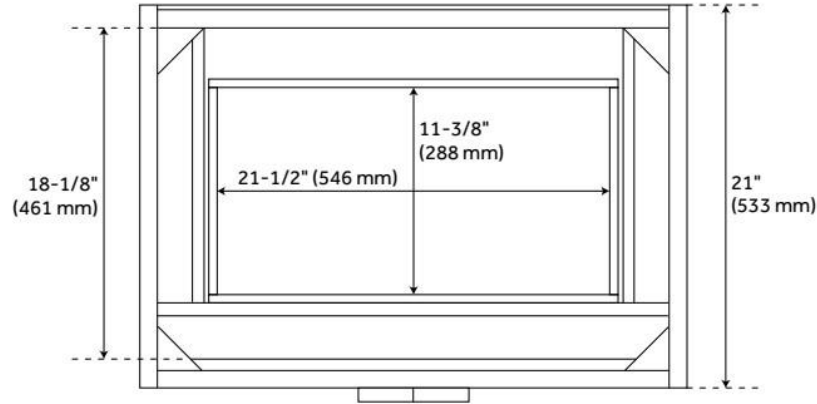

30" BAYLISS VANITY WITH UNDERMOUNT SINK - STONEWARE WHITE

SKU: 955100-30-UM

Code: SH497809, SH497810, SH497811

REVISED 7/26/2024