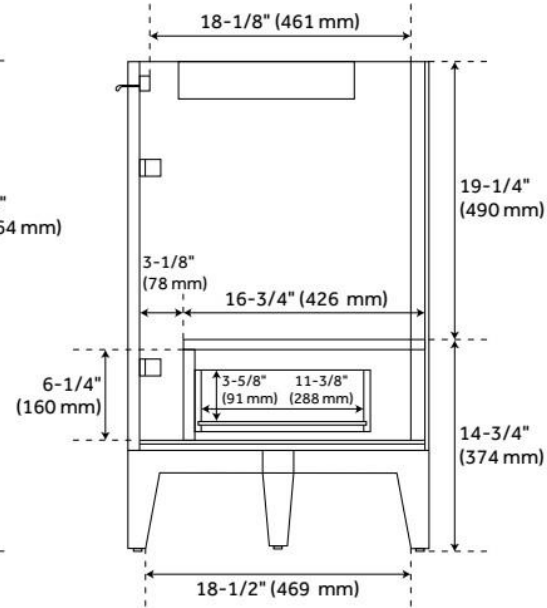

48" BAYLISS VANITY WITH RECTANGULAR UNDERMOUNT SINK - STONEWARE WHITE

SKU: 955100-48-RUMB

Code: SH497823, SH497824, SH497825, SH497826, SH497827, SH497828, SH497829, SH497830

FEATURES

Material: Wood
Product Finish: Stoneware White
Number of Doors: 2
Number of Drawers: 7
Soft-Close Hinges: Yes
Soft-Close Slides: Yes
Full Extension Drawer Slides: Yes
Dovetail Drawers: Yes
Adjustable Shelves: No
Hardware Finish: Brushed Nickel
Hardware Material: Brass
Built-In Adjusters: Yes

ASME A112.19.2/CSA B45.1, Massachusetts Accepted, LISTED ID: 506897

ADDITIONAL FEATURES

- Solid wood frame with engineered wood panels and oak overlay.
- Includes a matching backsplash and white porcelain sink.
- Polished Carrara Marble is sourced from Italy.
- Each stone top is carved from a single piece of stone and will feature natural variations.
- See Installation Instructions for directions to attach the vanity top and sink.
- All dimensions are ($\pm 1/2$ ").
- [Wood finish samples available.](#)

REVISED 7/26/2024

48" BAYLISS VANITY WITH RECTANGULAR UNDERMOUNT SINK - STONEWARE WHITE

SKU: 955100-48-RUMB

Code: SH497823, SH497824, SH497825, SH497826, SH497827, SH497828, SH497829, SH497830

REVISED 7/26/2024