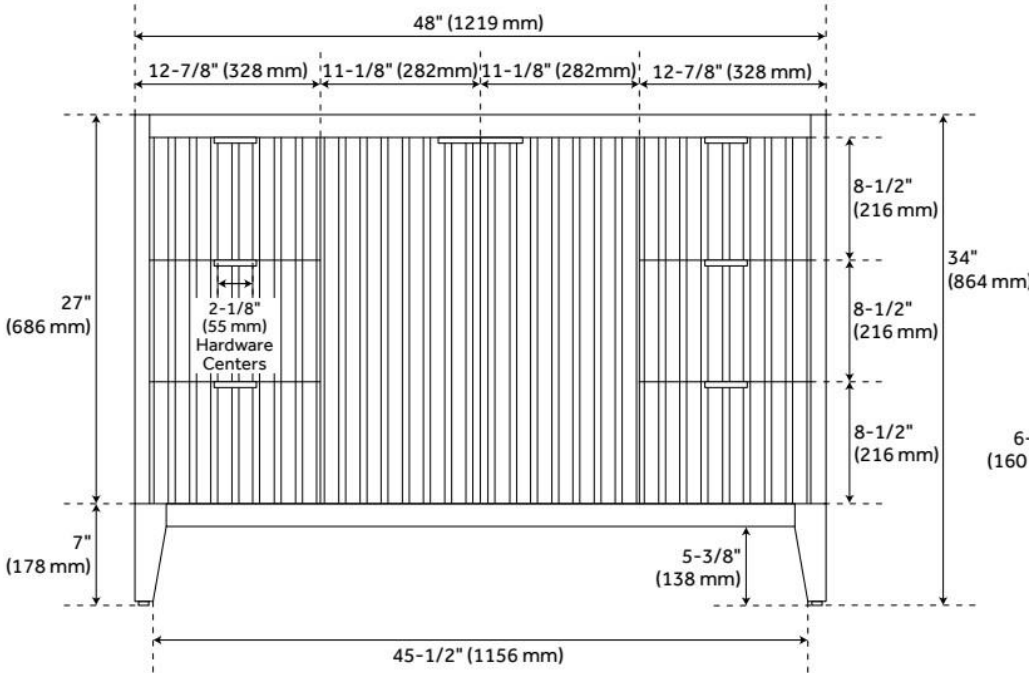

48" BAYLISS VANITY WITH RECTANGULAR UNDERMOUNT SINK - STONEWARE WHITE

SKU: 955100-48-RUMB

Code: SH497823, SH497824, SH497825, SH497826, SH497827, SH497828, SH497829, SH497830

FEATURES

Material: Wood
Product Finish: Stoneware White
Number of Doors: 2
Number of Drawers: 7
Soft-Close Hinges: Yes
Soft-Close Slides: Yes
Full Extension Drawer Slides: Yes
Dovetail Drawers: Yes
Adjustable Shelves: No
Hardware Finish: Brushed Nickel
Hardware Material: Brass
Built-In Adjusters: Yes

ASME A112.19.2/CSA B45.1, Massachusetts Accepted, LISTED ID: 506897

ADDITIONAL FEATURES

- Solid wood frame with engineered wood panels and oak overlay.
- Includes a matching backsplash and white porcelain sink.
- Polished Carrara Marble is sourced from Italy.
- Each stone top is carved from a single piece of stone and will feature natural variations.
- See Installation Instructions for directions to attach the vanity top and sink.
- All dimensions are ($\pm 1/2$ ").
- [Wood finish samples available.](#)

REVISED 7/26/2024

48" BAYLISS VANITY WITH RECTANGULAR UNDERMOUNT SINK - STONEWARE WHITE

SKU: 955100-48-RUMB

Code: SH497823, SH497824, SH497825, SH497826, SH497827, SH497828, SH497829, SH497830

REVISED 7/26/2024