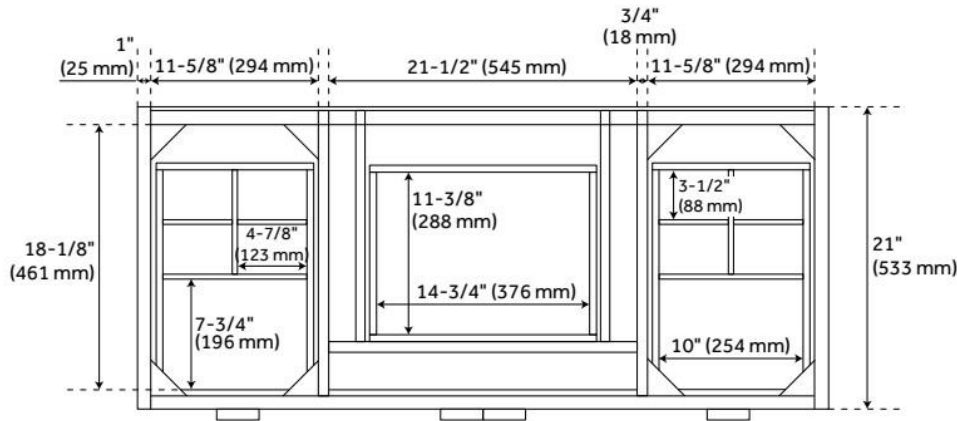

48" BAYLISS VANITY WITH RECTANGULAR UNDERMOUNT SINK - STONEWARE WHITE

SKU: 955100-48-RUMB

Code: SH497823, SH497824, SH497825, SH497826, SH497827, SH497828, SH497829, SH497830

FEATURES

Material: Wood
Product Finish: Stoneware White
Number of Doors: 2
Number of Drawers: 7
Soft-Close Hinges: Yes
Soft-Close Slides: Yes
Full Extension Drawer Slides: Yes
Dovetail Drawers: Yes
Adjustable Shelves: No
Hardware Finish: Brushed Nickel
Hardware Material: Brass
Built-In Adjusters: Yes

ASME A112.19.2/CSA B45.1, Massachusetts Accepted, LISTED ID: 506897

ADDITIONAL FEATURES

- Solid wood frame with engineered wood panels and oak overlay.
- Includes a matching backsplash and white porcelain sink.
- Polished Carrara Marble is sourced from Italy.
- Each stone top is carved from a single piece of stone and will feature natural variations.
- See Installation Instructions for directions to attach the vanity top and sink.
- All dimensions are ($\pm 1/2$ ").
- [Wood finish samples available.](#)

REVISED 7/26/2024

48" BAYLISS VANITY WITH RECTANGULAR UNDERMOUNT SINK - STONEWARE WHITE

SKU: 955100-48-RUMB

Code: SH497823, SH497824, SH497825, SH497826, SH497827, SH497828, SH497829, SH497830

REVISED 7/26/2024