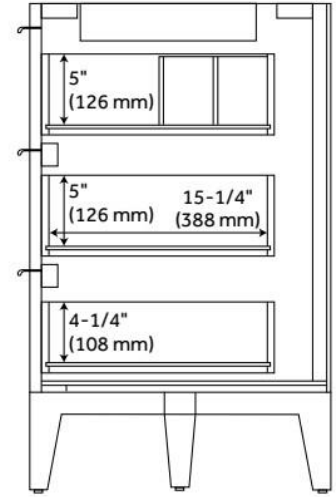

48" BAYLISS VANITY WITH RECTANGULAR UNDERMOUNT SINK - STONEWARE WHITE

SKU: 955100-48-RUMB

Code: SH497823, SH497824, SH497825, SH497826, SH497827, SH497828, SH497829, SH497830

FEATURES

Material: Wood
Product Finish: Stoneware White
Number of Doors: 2
Number of Drawers: 7
Soft-Close Hinges: Yes
Soft-Close Slides: Yes
Full Extension Drawer Slides: Yes
Dovetail Drawers: Yes
Adjustable Shelves: No
Hardware Finish: Brushed Nickel
Hardware Material: Brass
Built-In Adjusters: Yes

ASME A112.19.2/CSA B45.1, Massachusetts Accepted, LISTED ID: 506897

ADDITIONAL FEATURES

- Solid wood frame with engineered wood panels and oak overlay.
- Includes a matching backsplash and white porcelain sink.
- Polished Carrara Marble is sourced from Italy.
- Each stone top is carved from a single piece of stone and will feature natural variations.
- See Installation Instructions for directions to attach the vanity top and sink.
- All dimensions are ($\pm 1/2$ ").
- [Wood finish samples available.](#)

REVISED 7/26/2024

48" BAYLISS VANITY WITH RECTANGULAR UNDERMOUNT SINK - STONEWARE WHITE

SKU: 955100-48-RUMB

Code: SH497823, SH497824, SH497825, SH497826, SH497827, SH497828, SH497829, SH497830

REVISED 7/26/2024