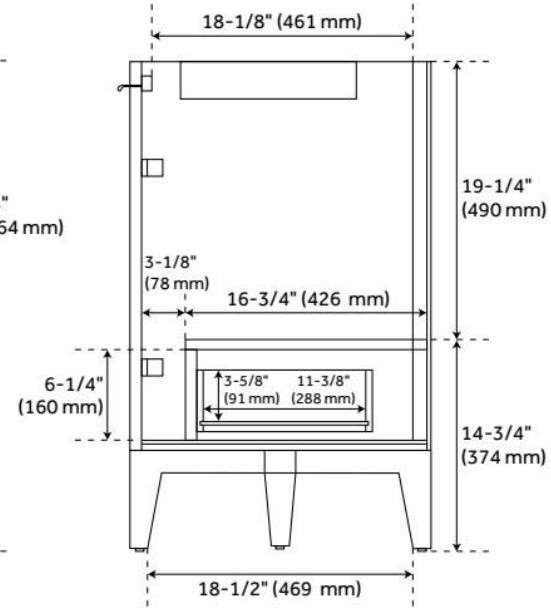

48" BAYLISS VANITY WITH RECTANGULAR UNDERMOUNT SINK - STONEWARE WHITE

SKU: 955100-48-RUMB

Code: SH497823, SH497824, SH497825, SH497826, SH497827, SH497828, SH497829, SH497830, SH559106

FEATURES

Material: Wood
Product Finish: Stoneware White
Number of Doors: 2
Number of Drawers: 7
Soft-Close Hinges: Yes
Soft-Close Slides: Yes
Full Extension Drawer Slides: Yes
Dovetail Drawers: Yes
Adjustable Shelves: No
Hardware Finish: Brushed Nickel
Hardware Material: Brass
Built-In Adjusters: Yes

ASME A112.19.2/CSA B45.1, Massachusetts Accepted, LISTED ID: 506897

ADDITIONAL FEATURES

- Solid wood frame with engineered wood panels and oak overlay.
- Includes a matching backsplash and white porcelain sink.
- Polished Carrara Marble is sourced from Italy.
- Each stone top is carved from a single piece of stone and will feature natural variations.
- See Installation Instructions for directions to attach the vanity top and sink.
- All dimensions are ($\pm 1/2$ ").
- [Wood finish samples available.](#)

REVISED 11/27/2024

48" BAYLISS VANITY WITH RECTANGULAR UNDERMOUNT SINK - STONEWARE WHITE

SKU: 955100-48-RUMB

Code: SH497823, SH497824, SH497825, SH497826, SH497827, SH497828, SH497829, SH497830, SH559106