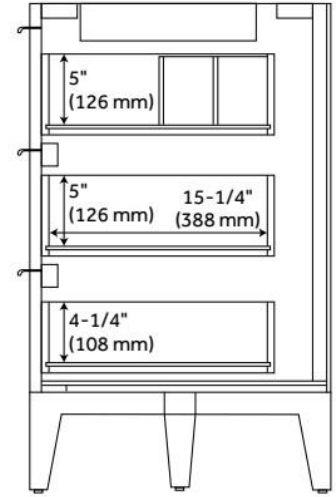

48" BAYLISS VANITY WITH RECTANGULAR UNDERMOUNT SINK - STONEWARE WHITE

SKU: 955100-48-RUMB

Code: SH497823, SH497824, SH497825, SH497826, SH497827, SH497828, SH497829, SH497830, SH559106

FEATURES

Material: Wood
Product Finish: Stoneware White
Number of Doors: 2
Number of Drawers: 7
Soft-Close Hinges: Yes
Soft-Close Slides: Yes
Full Extension Drawer Slides: Yes
Dovetail Drawers: Yes
Adjustable Shelves: No
Hardware Finish: Brushed Nickel
Hardware Material: Brass
Built-In Adjusters: Yes

ASME A112.19.2/CSA B45.1, Massachusetts Accepted, LISTED ID: 506897

ADDITIONAL FEATURES

- Solid wood frame with engineered wood panels and oak overlay.
- Includes a matching backsplash and white porcelain sink.
- Polished Carrara Marble is sourced from Italy.
- Each stone top is carved from a single piece of stone and will feature natural variations.
- See Installation Instructions for directions to attach the vanity top and sink.
- All dimensions are ($\pm 1/2$ ").
- [Wood finish samples available.](#)

REVISED 11/27/2024

48" BAYLISS VANITY WITH RECTANGULAR UNDERMOUNT SINK - STONEWARE WHITE

SKU: 955100-48-RUMB

Code: SH497823, SH497824, SH497825, SH497826, SH497827, SH497828, SH497829, SH497830, SH559106