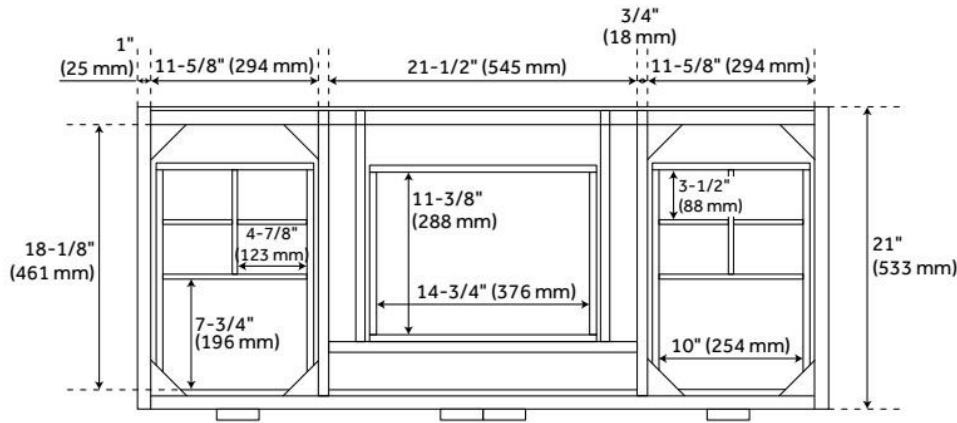

48" BAYLISS VANITY WITH RECTANGULAR UNDERMOUNT SINK - STONEWARE WHITE

SKU: 955100-48-RUMB

Code: SH497823, SH497824, SH497825, SH497826, SH497827, SH497828, SH497829, SH497830, SH559106

REVISED 11/27/2024