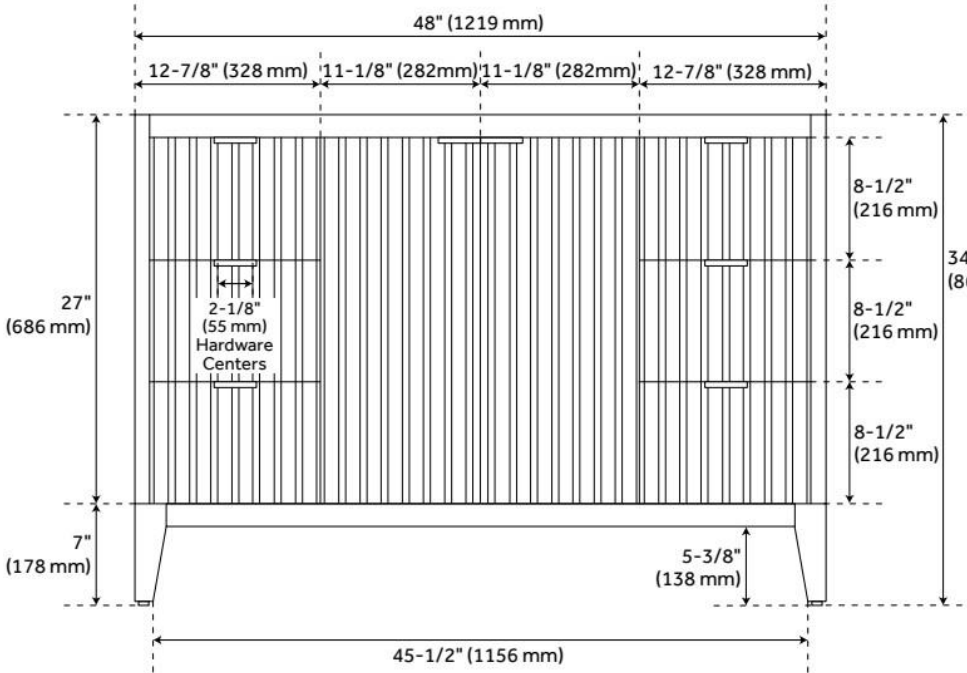

48" BAYLISS VANITY WITH RECTANGULAR UNDERMOUNT SINK - STONEWARE WHITE

SKU: 955100-48-RUMB

Code: SH497823, SH497824, SH497825, SH497826, SH497827, SH497828, SH497829, SH497830, SH559106

FEATURES

Material: Wood
Product Finish: Stoneware White
Number of Doors: 2
Number of Drawers: 7
Soft-Close Hinges: Yes
Soft-Close Slides: Yes
Full Extension Drawer Slides: Yes
Dovetail Drawers: Yes
Adjustable Shelves: No
Hardware Finish: Brushed Nickel
Hardware Material: Brass
Built-In Adjusters: Yes

ASME A112.19.2/CSA B45.1, Massachusetts Accepted, LISTED ID: 506897

ADDITIONAL FEATURES

- Solid wood frame with engineered wood panels and oak overlay.
- Includes a matching backsplash and white porcelain sink.
- Polished Carrara Marble is sourced from Italy.
- Each stone top is carved from a single piece of stone and will feature natural variations.
- See Installation Instructions for directions to attach the vanity top and sink.
- All dimensions are ($\pm 1/2$ ").
- [Wood finish samples available.](#)

REVISED 11/27/2024

48" BAYLISS VANITY WITH RECTANGULAR UNDERMOUNT SINK - STONEWARE WHITE

SKU: 955100-48-RUMB

Code: SH497823, SH497824, SH497825, SH497826, SH497827, SH497828, SH497829, SH497830, SH559106