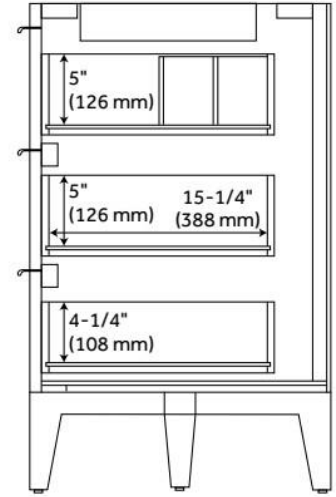

48" BAYLISS VANITY WITH UNDERMOUNT SINK - STONEWARE WHITE

SKU: 955100-48-UM

Code: SH497820, SH497821, SH497822

REVISED 7/26/2024