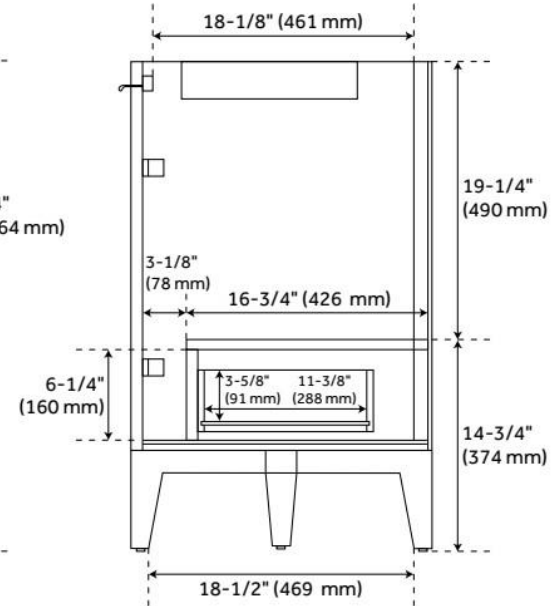

48" BAYLISS VANITY WITH UNDERMOUNT SINK - STONEWARE WHITE

SKU: 955100-48-UM

Code: SH497820, SH497821, SH497822

FEATURES

Material: Wood
Product Finish: Stoneware White
Number of Doors: 2
Number of Drawers: 7
Soft-Close Hinges: Yes
Soft-Close Slides: Yes
Full Extension Drawer Slides: Yes
Dovetail Drawers: Yes
Adjustable Shelves: No
Hardware Finish: Brushed Nickel
Hardware Material: Brass
Built-In Adjusters: Yes

ASME A112.19.2/CSA B45.1, Massachusetts Accepted, LISTED ID: 506895

ADDITIONAL FEATURES

- Solid wood frame with engineered wood panels and oak overlay.
- Includes a matching backsplash and white porcelain sink.
- Polished Carrara Marble is sourced from Italy.
- Each stone top is carved from a single piece of stone and will feature natural variations.
- See Installation Instructions for directions to attach the vanity top and sink.
- All dimensions are ($\pm 1/2$ ").
- [Wood finish samples available.](#)

REVISED 7/26/2024

48" BAYLISS VANITY WITH UNDERMOUNT SINK - STONEWARE WHITE

SKU: 955100-48-UM

Code: SH497820, SH497821, SH497822

REVISED 7/26/2024