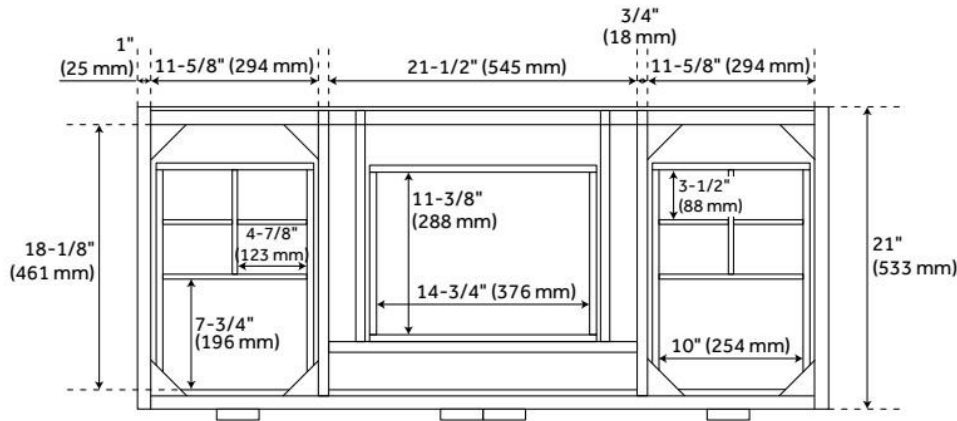

48" BAYLISS VANITY WITH UNDERMOUNT SINK - STONEWARE WHITE

SKU: 955100-48-UM

Code: SH497820, SH497821, SH497822

REVISED 7/26/2024