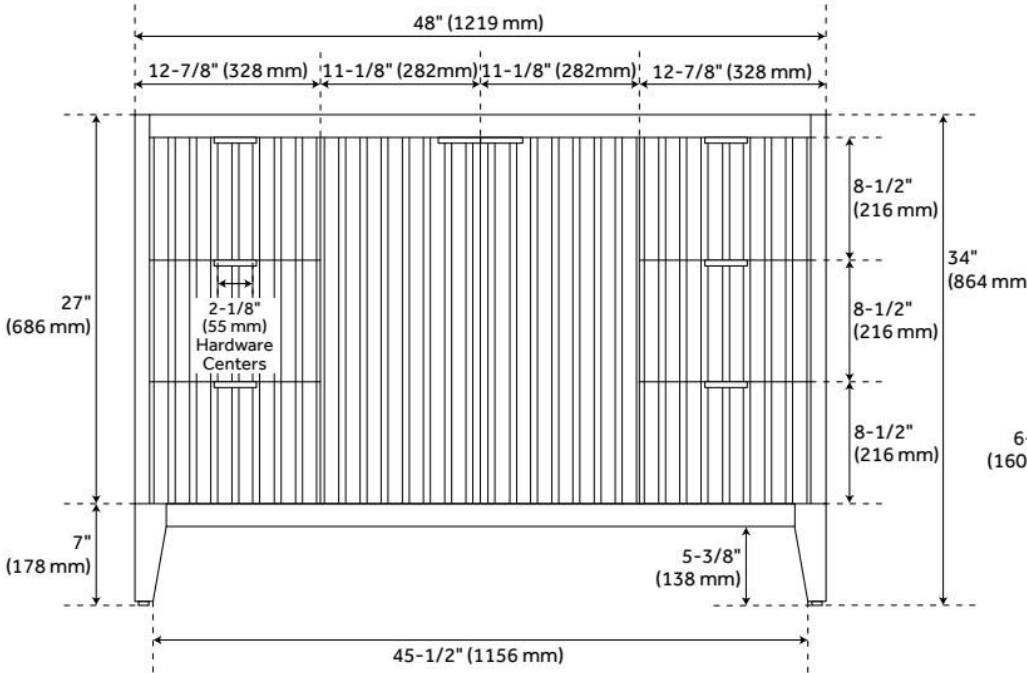

48" BAYLISS VANITY WITH UNDERMOUNT SINK - STONEWARE WHITE

SKU: 955100-48-UM

Code: SH497820, SH497821, SH497822

REVISED 7/26/2024