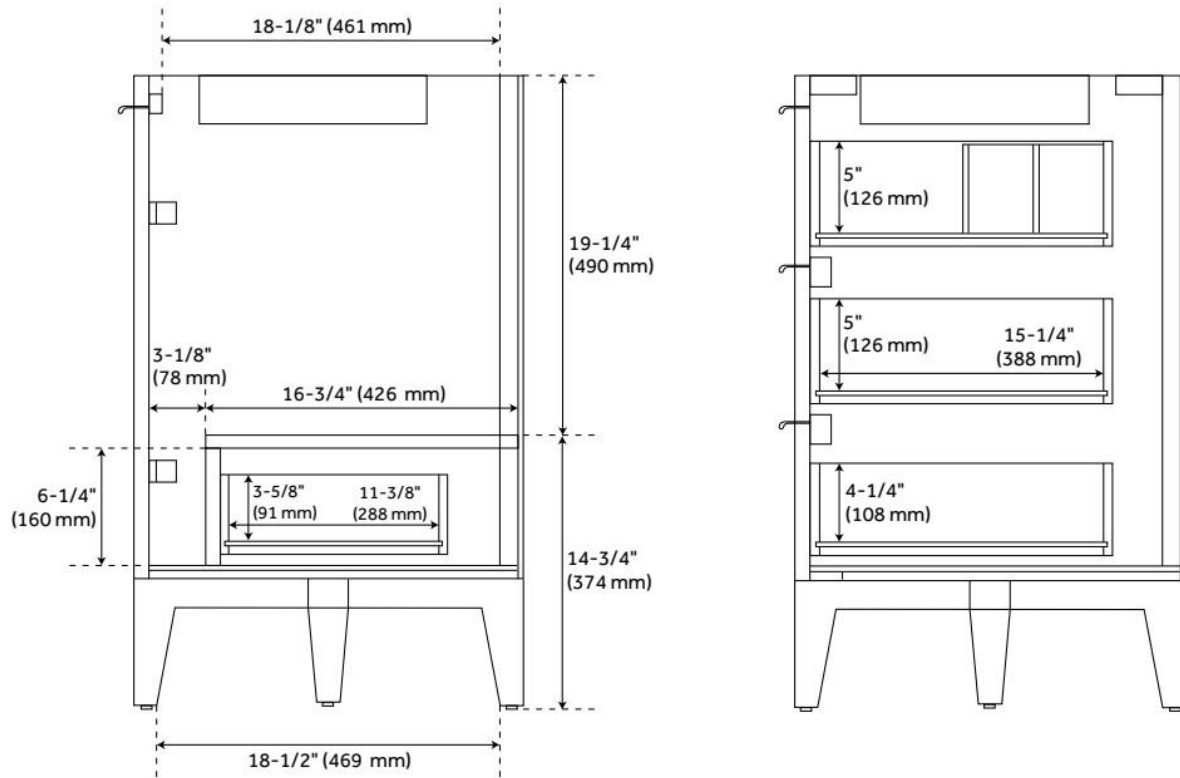

72" BAYLISS VANITY WITH RECTANGULAR UNDERMOUNT SINK - STONEWARE WHITE

SKU: 955100-72-RUMB

Code: SH497834, SH497835, SH497836, SH497837, SH497838, SH497839, SH497840, SH497841

FEATURES

Material: Wood
Product Finish: Stoneware White
Number of Doors: 4
Number of Drawers: 5
Soft-Close Hinges: Yes
Soft-Close Slides: Yes
Full Extension Drawer Slides: Yes
Dovetail Drawers: Yes
Adjustable Shelves: No
Hardware Finish: Brushed Nickel
Hardware Material: Brass
Built-In Adjusters: Yes

REVISED 7/26/2024

72" BAYLISS VANITY WITH RECTANGULAR UNDERMOUNT SINK - STONEWARE WHITE

SKU: 955100-72-RUMB

Code: SH497834, SH497835, SH497836, SH497837, SH497838, SH497839, SH497840, SH497841

REVISED 7/26/2024

72" BAYLISS VANITY WITH RECTANGULAR UNDERMOUNT SINK - STONEWARE WHITE

SKU: 955100-72-RUMB

Code: SH497834, SH497835, SH497836, SH497837, SH497838, SH497839, SH497840, SH497841

REVISED 7/26/2024