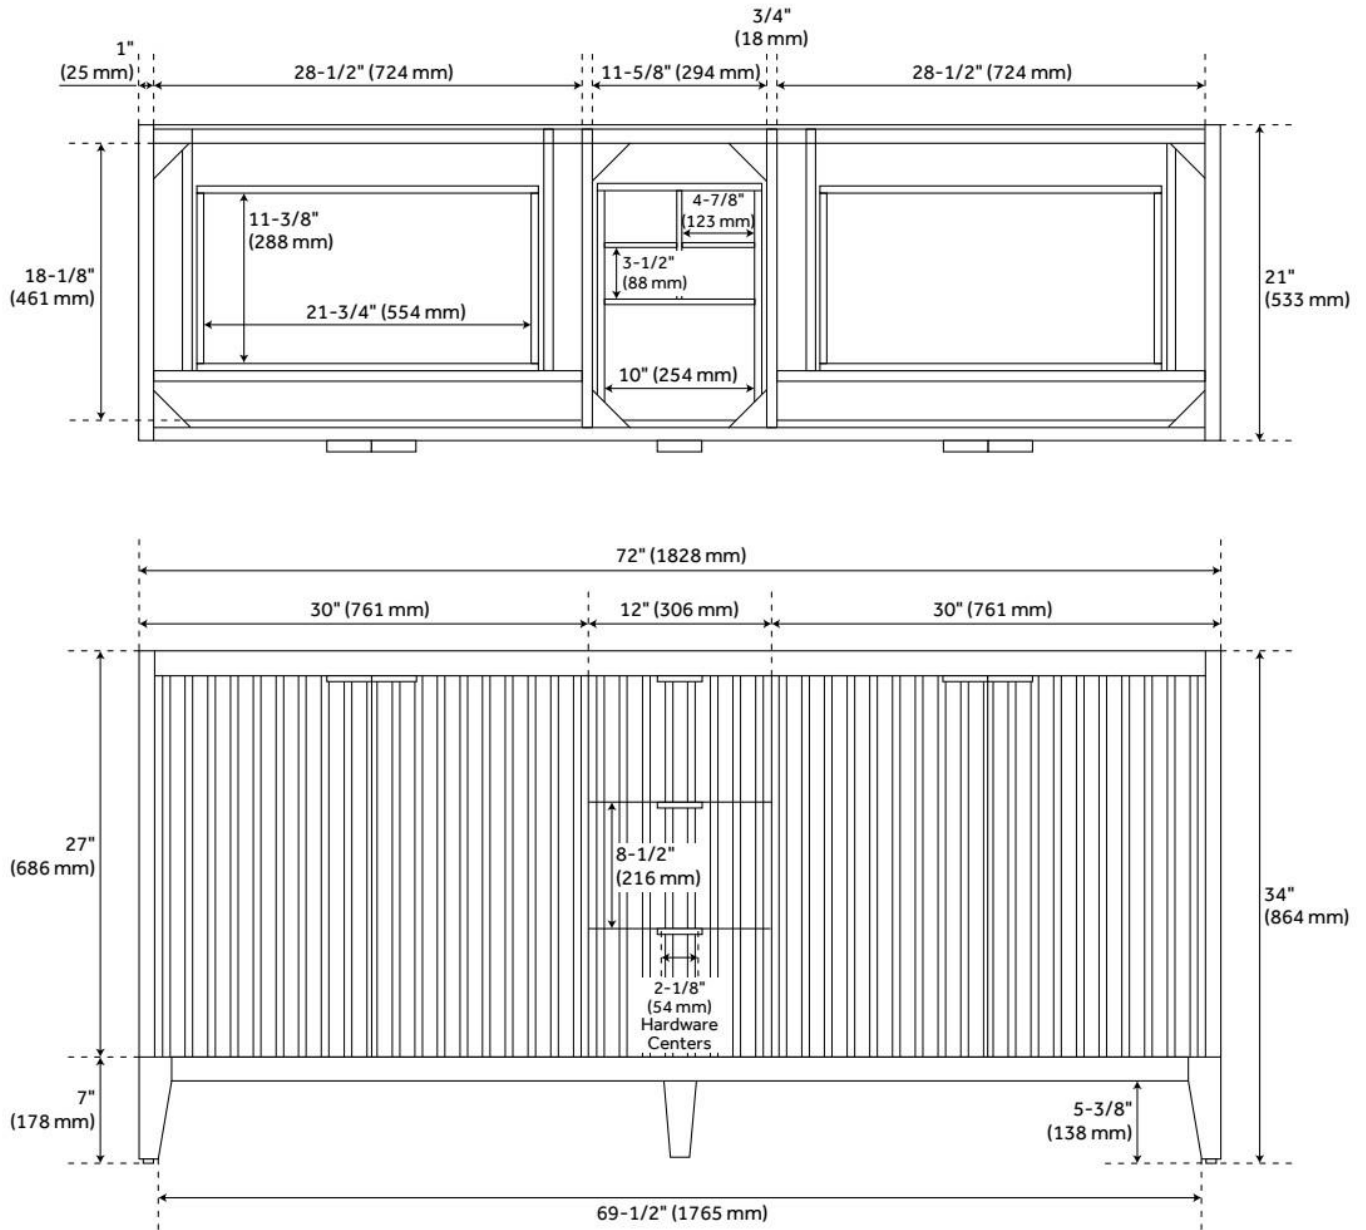

72" BAYLISS VANITY WITH RECTANGULAR UNDERMOUNT SINK - STONEWARE WHITE

SKU: 955100-72-RUMB

Code: SH497834, SH497835, SH497836, SH497837, SH497838, SH497839, SH497840, SH497841

FEATURES

Material: Wood
Product Finish: Stoneware White
Number of Doors: 4
Number of Drawers: 5
Soft-Close Hinges: Yes
Soft-Close Slides: Yes
Full Extension Drawer Slides: Yes
Dovetail Drawers: Yes
Adjustable Shelves: No
Hardware Finish: Brushed Nickel
Hardware Material: Brass
Built-In Adjusters: Yes

ASME A112.19.2/CSA B45.1, Massachusetts Accepted, LISTED ID: 506897

ADDITIONAL FEATURES

- Solid wood frame with engineered wood panels and oak overlay.
- Includes a matching backsplash and white porcelain sinks.
- Polished Carrara Marble is sourced from Italy.
- Each stone top is carved from a single piece of stone and will feature natural variations.
- See Installation Instructions for directions to attach the vanity top and sinks.
- All dimensions are ($\pm 1/2$ ").
- [Wood finish samples available.](#)

REVISED 7/26/2024

72" BAYLISS VANITY WITH RECTANGULAR UNDERMOUNT SINK - STONEWARE WHITE

SKU: 955100-72-RUMB

Code: SH497834, SH497835, SH497836, SH497837, SH497838, SH497839, SH497840, SH497841

REVISED 7/26/2024

72" BAYLISS VANITY WITH RECTANGULAR UNDERMOUNT SINK - STONEWARE WHITE

SKU: 955100-72-RUMB

Code: SH497834, SH497835, SH497836, SH497837, SH497838, SH497839, SH497840, SH497841

REVISED 7/26/2024