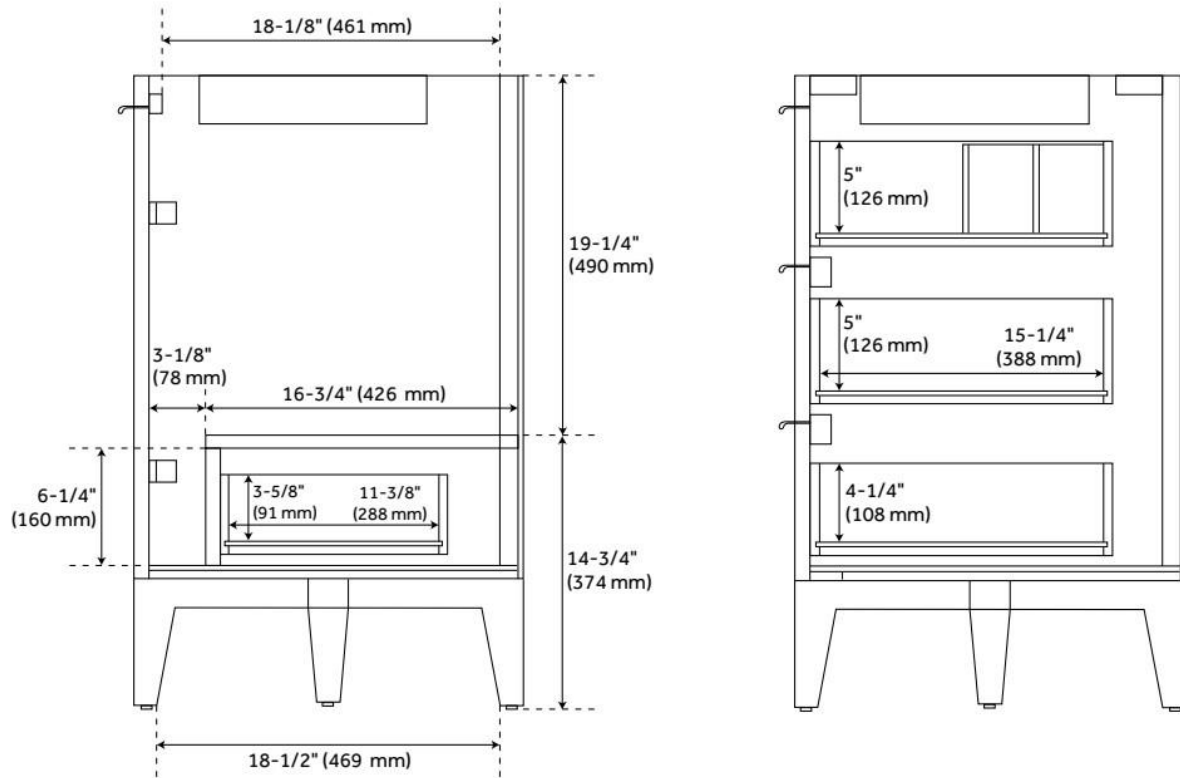

72" BAYLISS VANITY WITH RECTANGULAR UNDERMOUNT SINK - STONEWARE WHITE

SKU: 955100-72-RUMB

Code: SH497834, SH497835, SH497836, SH497837, SH497838, SH497839, SH497840, SH497841, SH559139

REVISED 11/27/2024