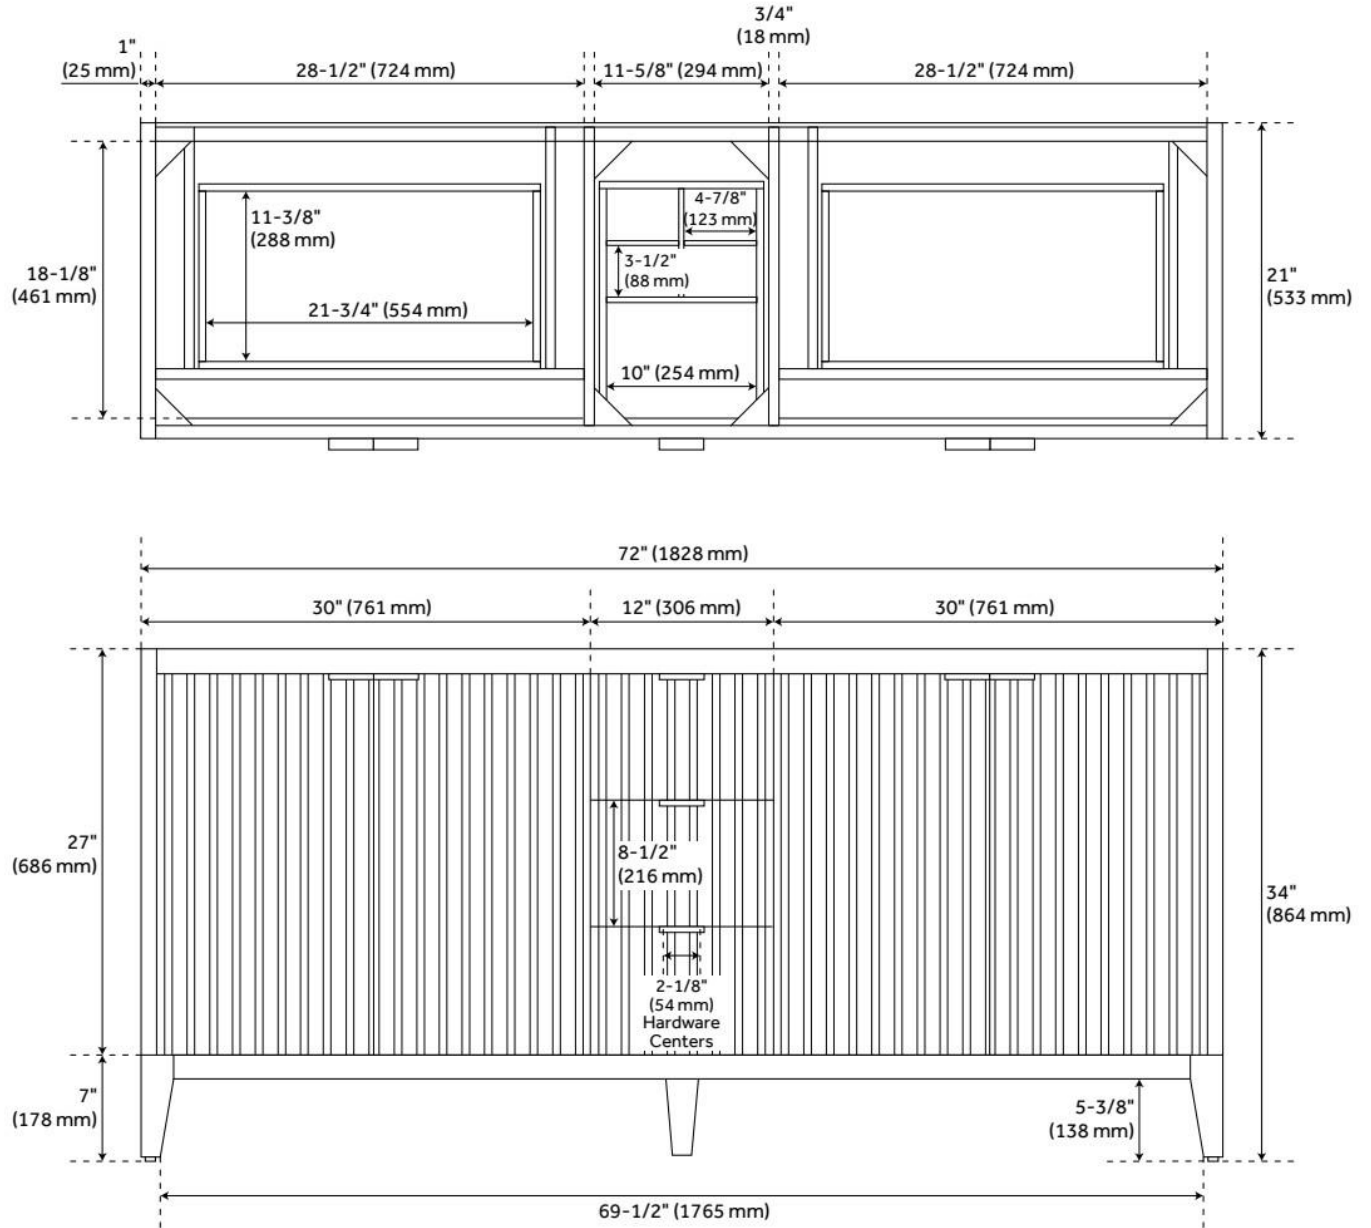

72" BAYLISS VANITY WITH RECTANGULAR UNDERMOUNT SINK - STONEWARE WHITE

SKU: 955100-72-RUMB

Code: SH497834, SH497835, SH497836, SH497837, SH497838, SH497839, SH497840, SH497841, SH559139

FEATURES

Material: Wood
Product Finish: Stoneware White
Number of Doors: 4
Number of Drawers: 5
Soft-Close Hinges: Yes
Soft-Close Slides: Yes
Full Extension Drawer Slides: Yes
Dovetail Drawers: Yes
Adjustable Shelves: No
Hardware Finish: Brushed Nickel
Hardware Material: Brass
Built-In Adjusters: Yes

ASME A112.19.2/CSA B45.1, Massachusetts Accepted, LISTED ID: 506897

ADDITIONAL FEATURES

- Solid wood frame with engineered wood panels and oak overlay.
- Includes a matching backsplash and white porcelain sinks.
- Polished Carrara Marble is sourced from Italy.
- Each stone top is carved from a single piece of stone and will feature natural variations.
- See Installation Instructions for directions to attach the vanity top and sinks.
- All dimensions are ($\pm 1/2$ ").
- [Wood finish samples available.](#)

REVISED 11/27/2024

72" BAYLISS VANITY WITH RECTANGULAR UNDERMOUNT SINK - STONEWARE WHITE

SKU: 955100-72-RUMB

Code: SH497834, SH497835, SH497836, SH497837, SH497838, SH497839, SH497840, SH497841, SH559139