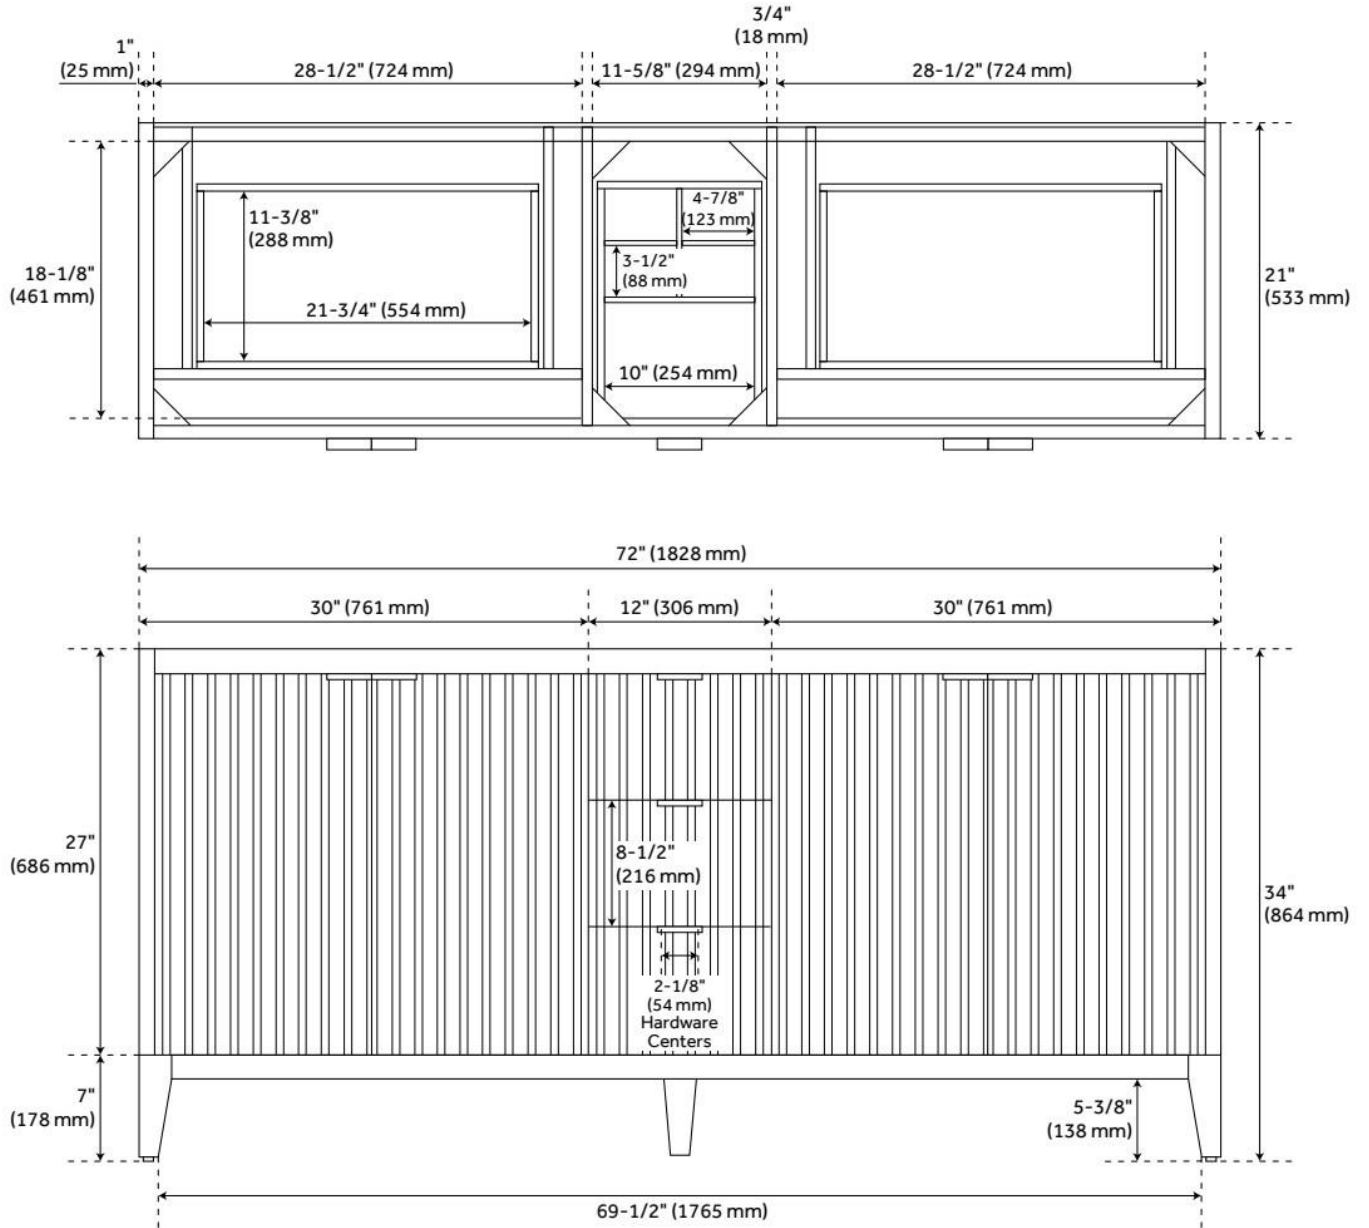

72" BAYLISS VANITY WITH UNDERMOUNT SINK - STONEWARE WHITE

SKU: 955100-72-UM

Code: SH497831, SH497832, SH497833

REVISED 7/26/2024