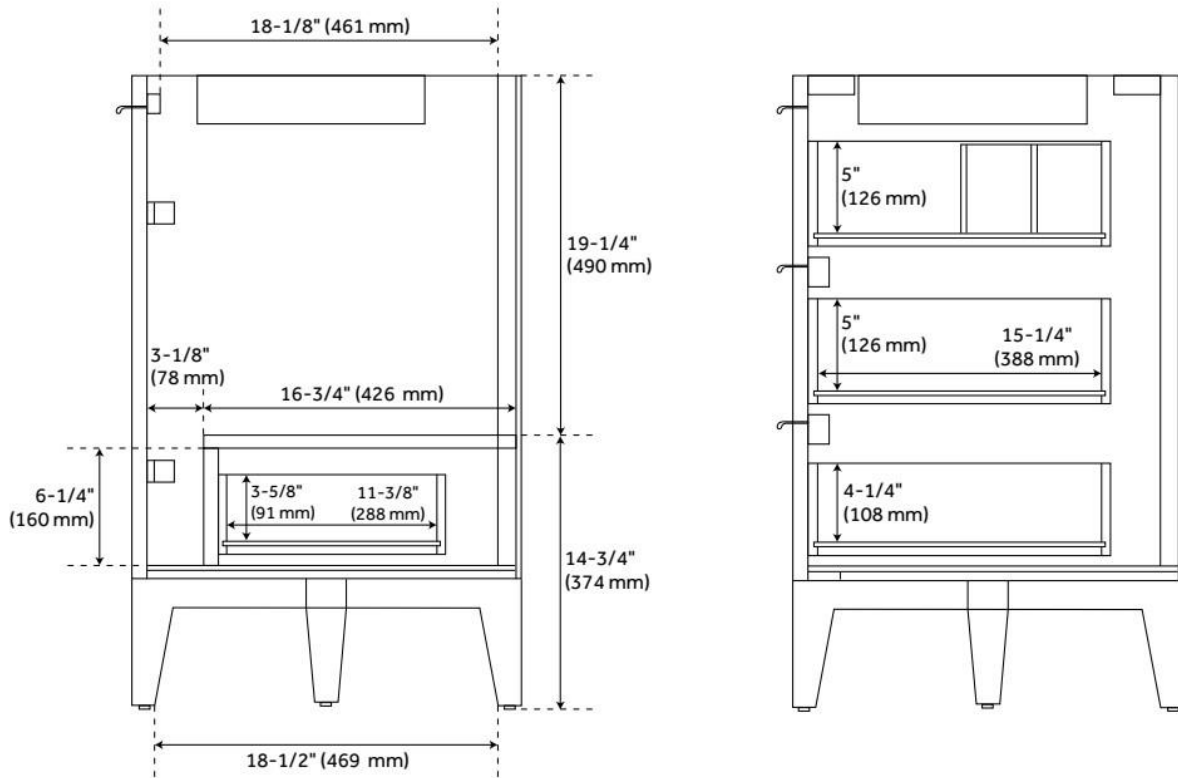

72" BAYLISS VANITY WITH UNDERMOUNT SINK - STONEWARE WHITE

SKU: 955100-72-UM

Code: SH497831, SH497832, SH497833

REVISED 7/26/2024