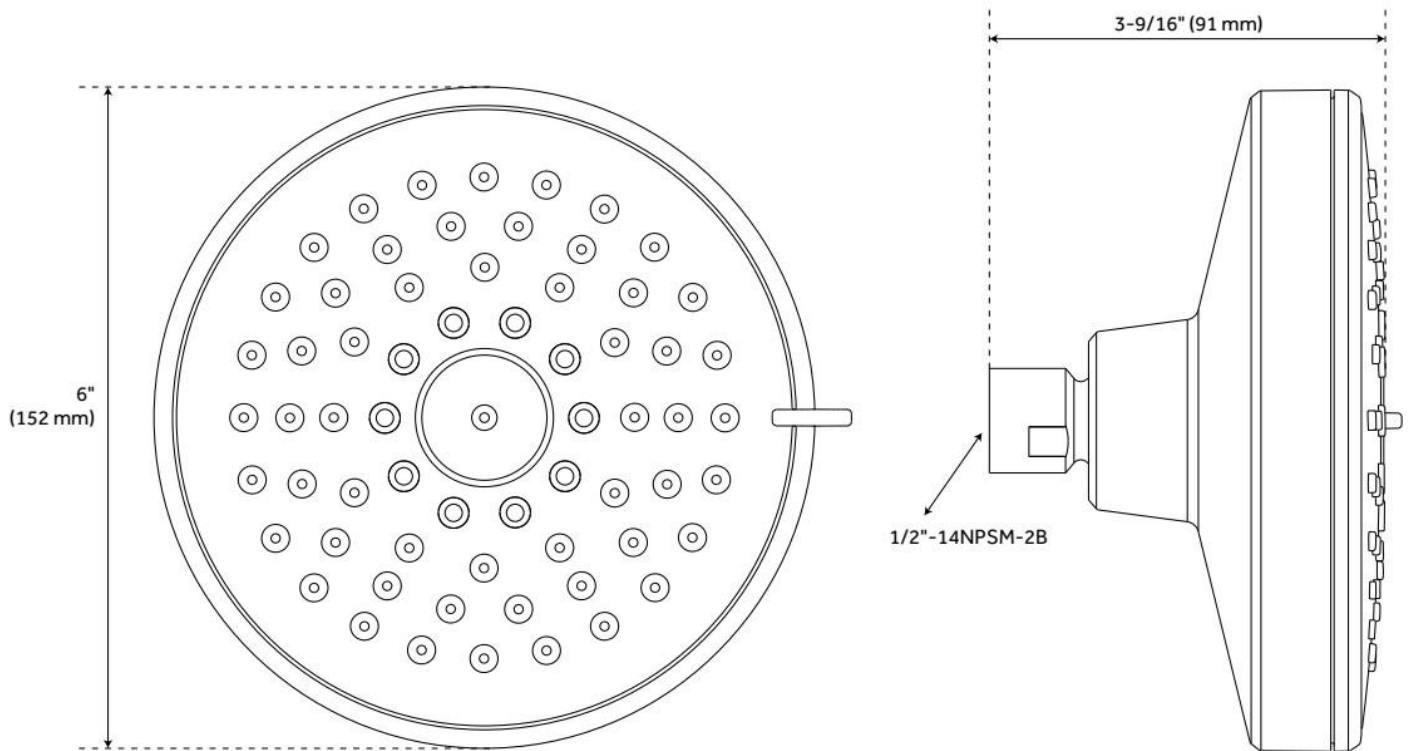

# 6" ROUND MULTIFUNCTION 1.75 GPM SHOWER HEAD

SKU: 955102-175  
Code: SH441153

## FEATURES

Material: ABS

Shower Head Spray: Full

Shower Head Flow Rate: 1.75 gpm (6.6 L/min) @ 80 psi

ASME A112.18.1/CSA B125.1, CEC Listed, WaterSense by IAPMO, Massachusetts Accepted, LISTED ID: SH441153\*\*

# 6" ROUND MULTIFUNCTION 1.75 GPM SHOWER HEAD

SKU: 955102-175

Code: SH441153

REVISED 10/1/2024