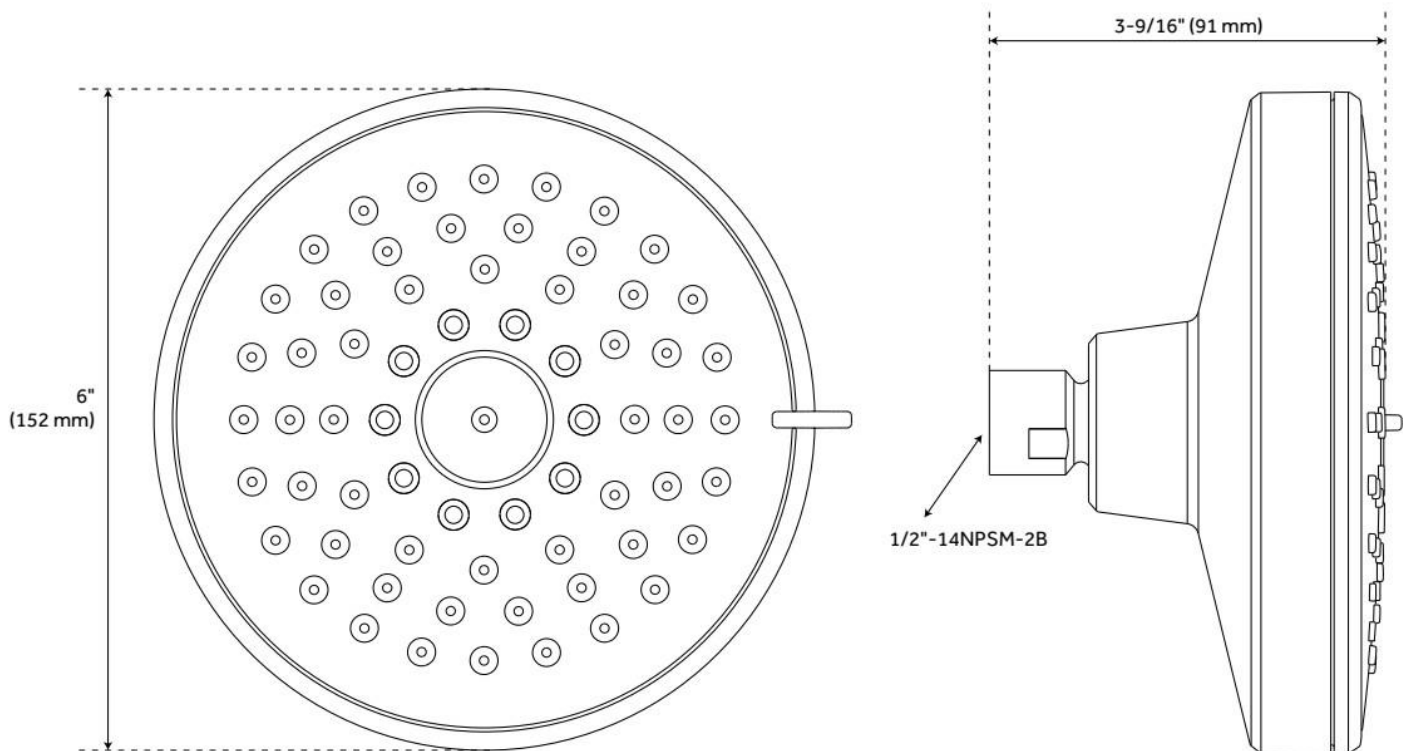

6" ROUND MULTIFUNCTION 2.5 GPM SHOWER HEAD

SKU: 955102-25
Code: SH441154

FEATURES

Material: ABS
Shower Head Spray: Full

ASME A112.18.1/CSA B125.1, LISTED ID: SH441154**

ADDITIONAL FEATURES

- Brass ball joint
- Easy clean rubber nozzles

REVISED 10/1/2024

6" ROUND MULTIFUNCTION 2.5 GPM SHOWER HEAD

SKU: 955102-25
Code: SH441154

REVISED 10/1/2024