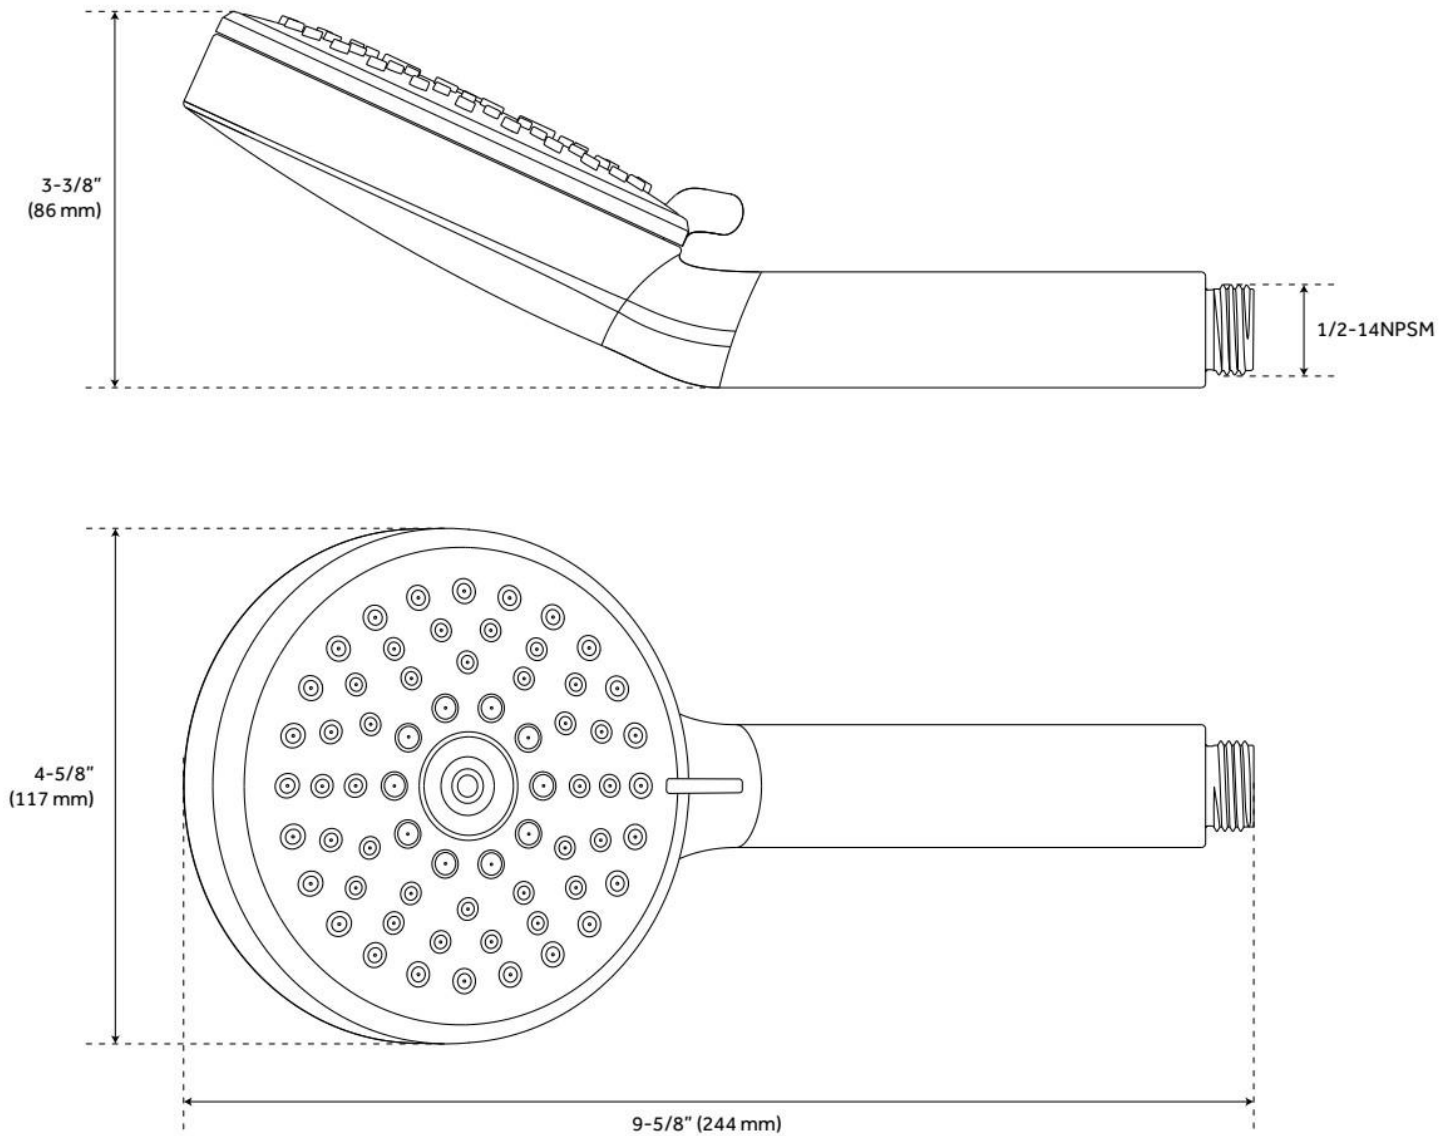

4.6" ROUND MULTIFUNCTION 1.75 GPM HAND SHOWER

SKU: 955103-175

Code: SH441155

FEATURES

Material: ABS

Hand Shower Spray: Full, Massage, Pulse

Hand Shower Flow Rate: 1.75 gpm (6.6 L/min) @ 80 psi

ASME A112.18.1/CSA B125.1, CEC Listed, WaterSense by IAPMO, Massachusetts Accepted, LISTED ID: SH441155**

ADDITIONAL FEATURES

- Hand Shower Includes Backflow Prevention
- Easy clean rubber nozzles

REVISED 10/1/2024

4.6" ROUND MULTIFUNCTION 1.75 GPM HAND SHOWER

SKU: 955103-175

Code: SH441155

REVISED 10/1/2024