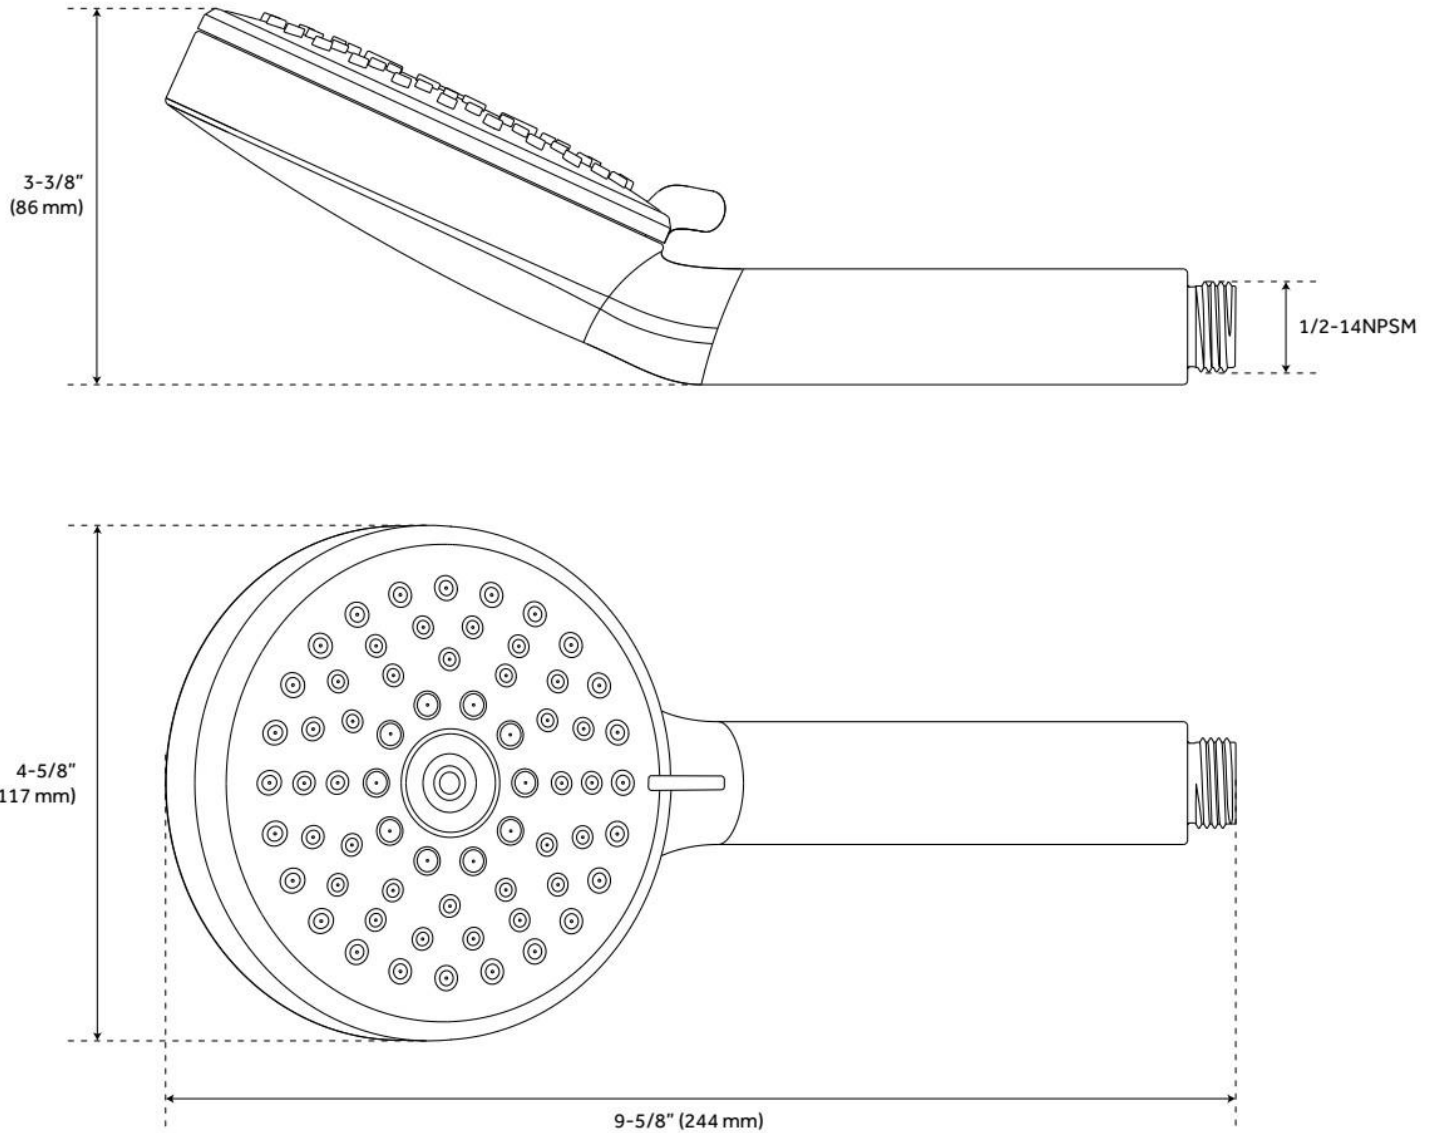

4.6" ROUND MULTIFUNCTION 2.5 GPM HAND SHOWER - BRUSHED NICKEL

SKU: 498131
Code: SH441156

REVISED 1/29/2025