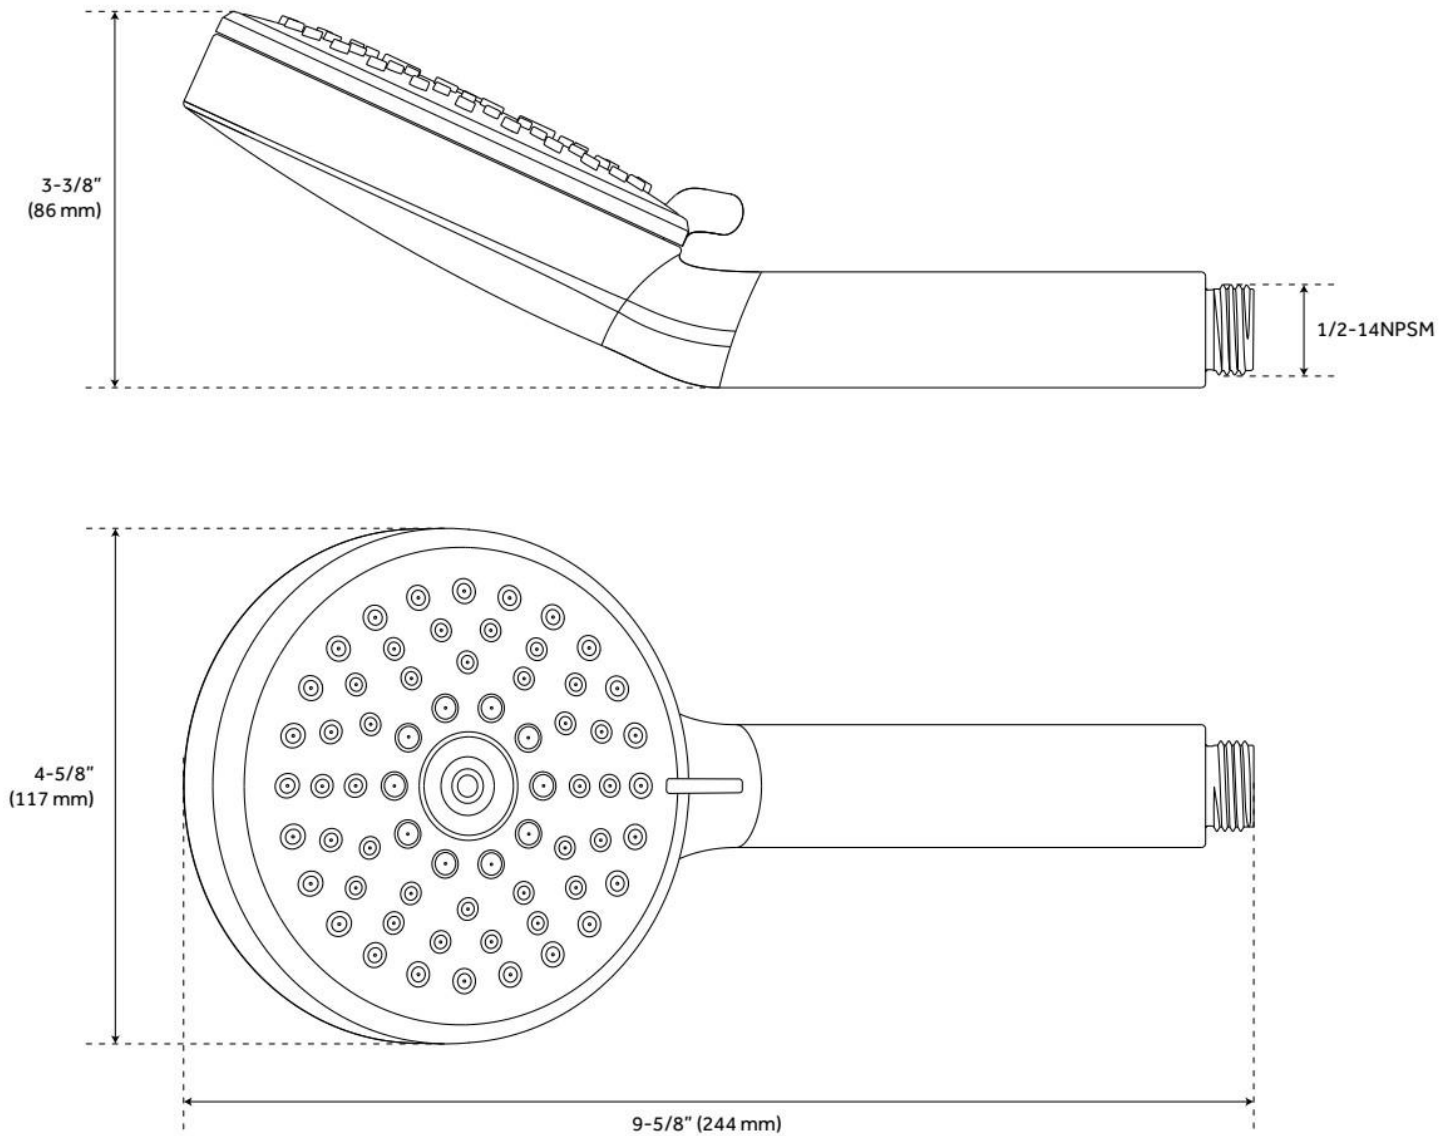

4.6" ROUND MULTIFUNCTION 2.5 GPM HAND SHOWER

SKU: 955103-25
Code: SH441156

FEATURES

Material: ABS
Hand Shower Flow Rate: 2.5 gpm (9.5 L/min) @ 80 psi
Hand Shower Spray: Full, Massage, Pulse

ASME A112.18.1/CSA B125.1, LISTED ID: SH441156**

ADDITIONAL FEATURES

- Hand Shower Includes Backflow Prevention
- Easy clean rubber nozzles

REVISED 10/1/2024

4.6" ROUND MULTIFUNCTION 2.5 GPM HAND SHOWER

SKU: 955103-25

Code: SH441156

REVISED 10/1/2024