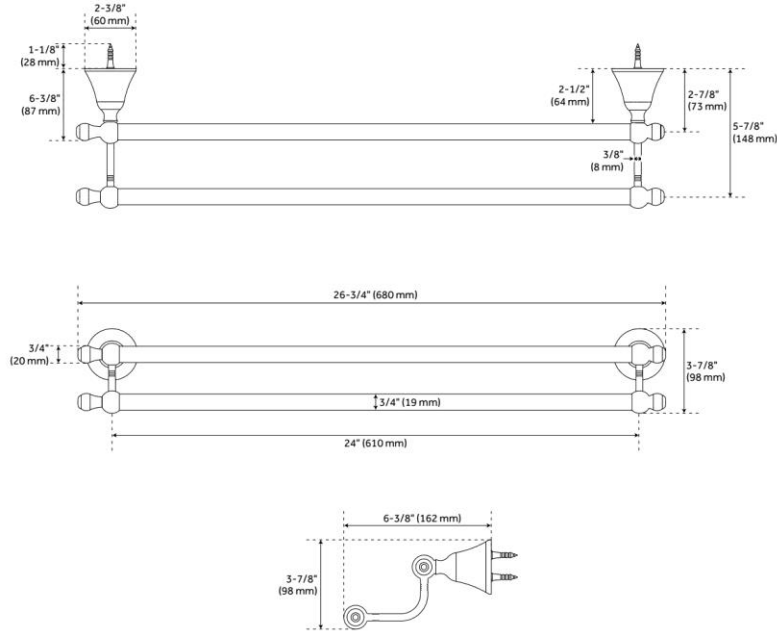

24" TRADITIONAL DOUBLE TOWEL BAR

SKU: 955107
Code: SH555046

FEATURES

Material: Metal
Centers: 24"

ADDITIONAL FEATURES

- Includes all necessary hardware for easy installation.
- Sold individually.

REVISED 10/8/2024