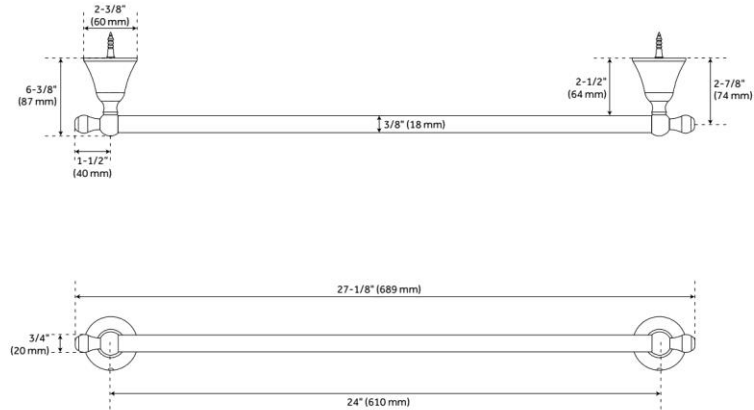

# 24" TRADITIONAL TOWEL BAR

SKU: 955108  
Code: SH555047

## FEATURES

Material: Metal  
Centers: 24"