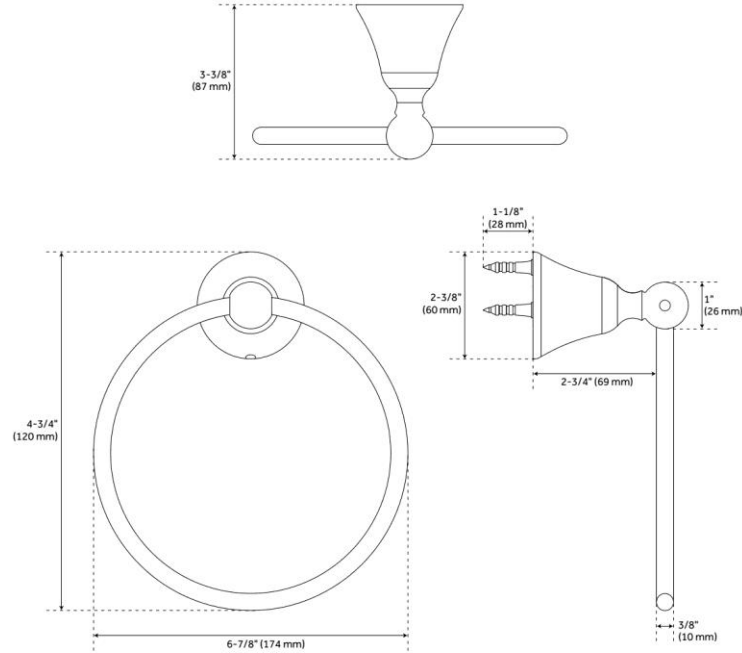

TRADITIONAL TOWEL RING

SKU: 955109
Code: SH555048

FEATURES

Material: Metal

ADDITIONAL FEATURES

- Includes all necessary hardware for easy installation.
- Sold individually.

REVISED 10/8/2024