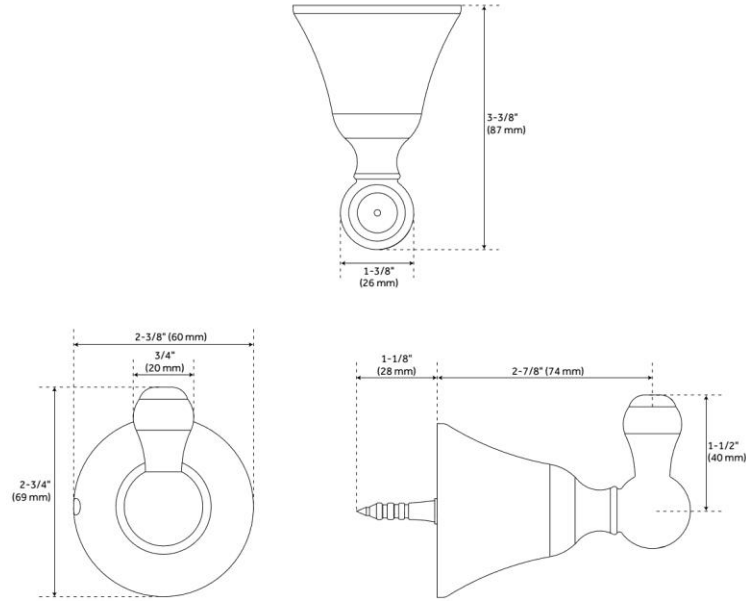

# TRADITIONAL ROBE HOOK

SKU: 955110  
Code: SH555049

## FEATURES

Material: Metal