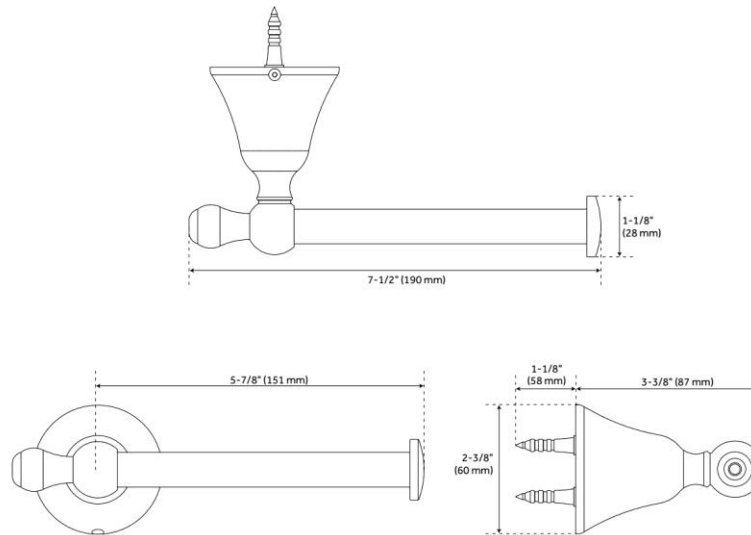

TRADITIONAL TOILET PAPER HOLDER

SKU: 955111
Code: SH555050

FEATURES

Material: Metal

ADDITIONAL FEATURES

- Includes all necessary hardware for easy installation.
- Sold individually.

REVISED 10/8/2024