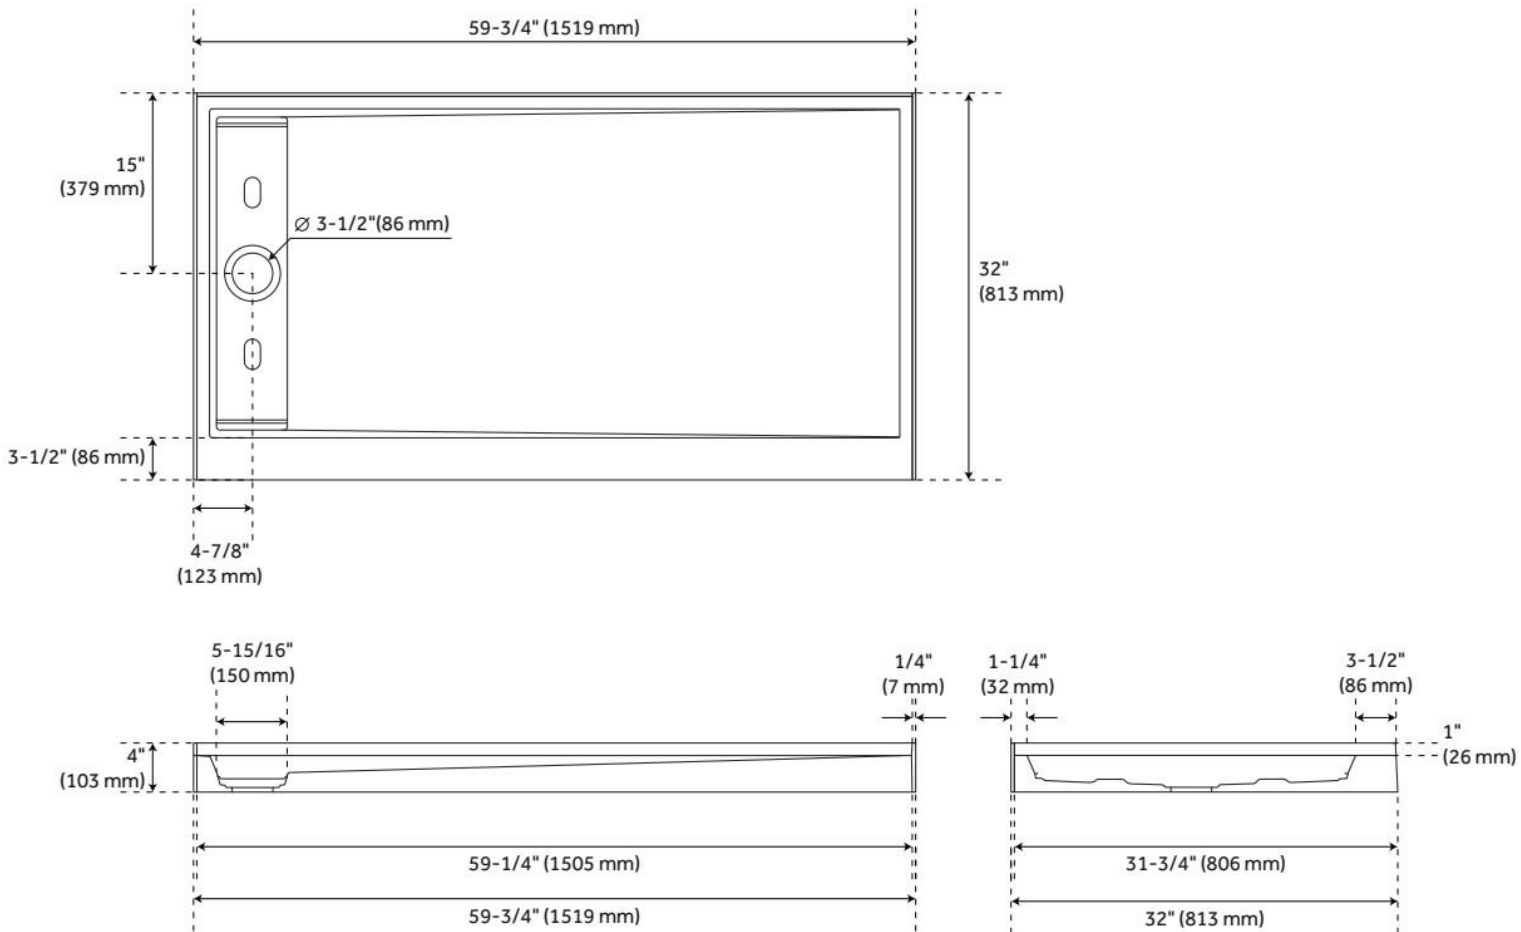

60" SOLID SURFACE SHOWER TRAY - GLOSSY WHITE

SKU: 955112

Code: SH112001, SH112002

FEATURES

Material: Solid Surface

Product Finish: Glossy White

Shape: Rectangle

Fits Drain Hole Size: 3-1/2"

CSA B45.5/IAPMO Z124, Massachusetts Accepted, LISTED ID: SH112001WH, SH112002WH

ADDITIONAL FEATURES

- One-piece construction.
- Integral 3-wall tile flange.
- Non-skid anti-slip surface.
- Concealed drain.

REVISED 1/21/2025

60" SOLID SURFACE SHOWER TRAY - GLOSSY WHITE

SKU: 955112

Code: SH112001, SH112002

REVISED 1/21/2025