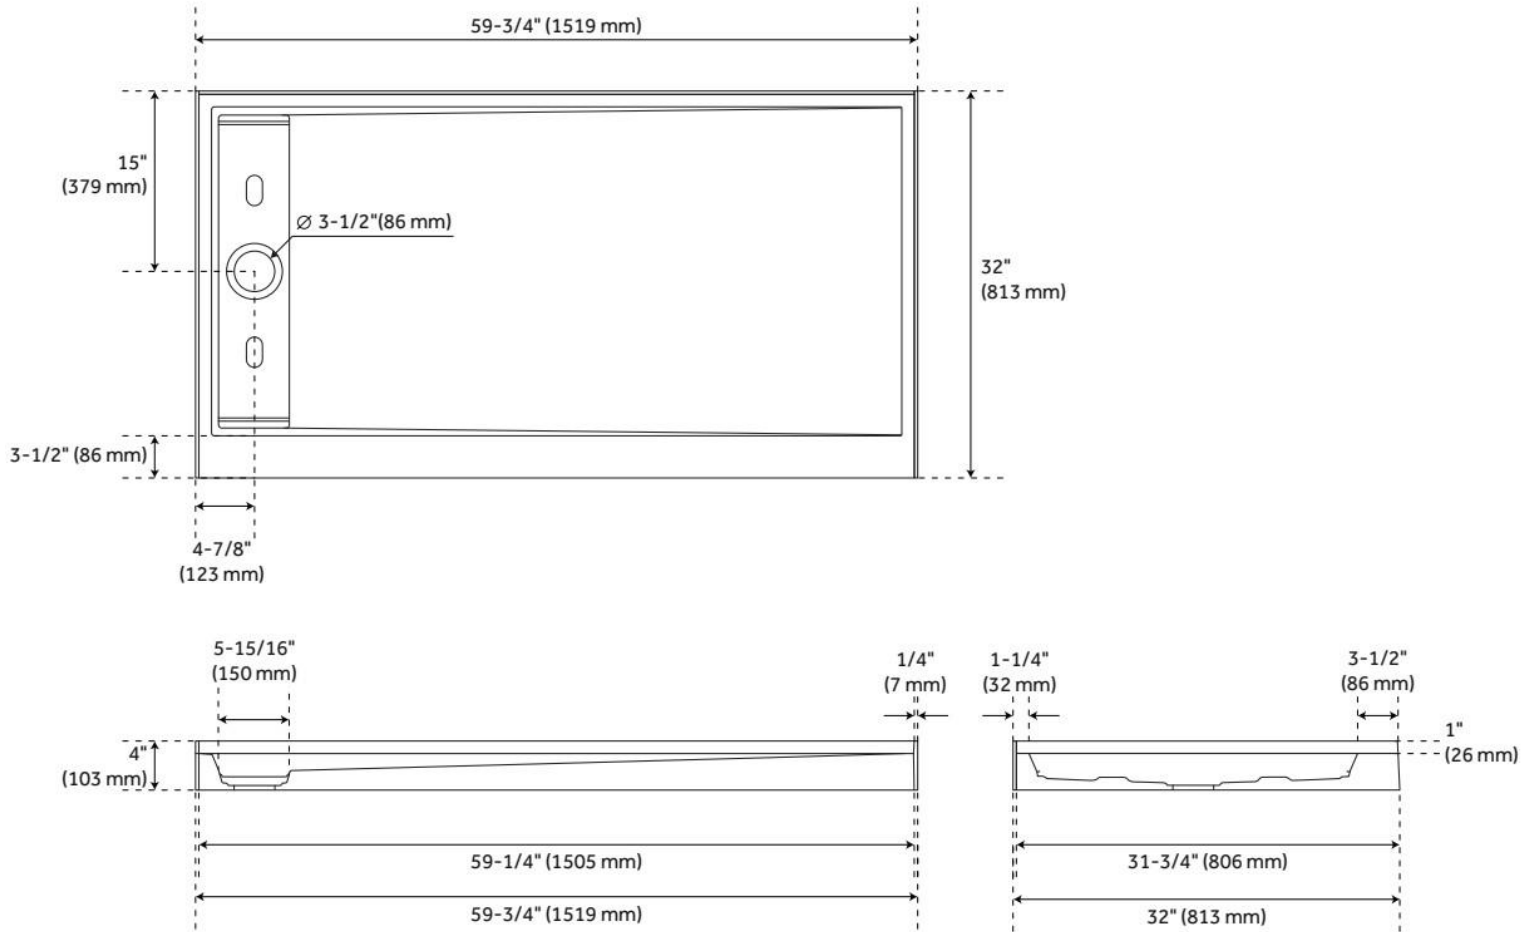

60" SOLID SURFACE STONE SHOWER BASE - MATTE BLACK

SKU: 955113

Code: SH112001, SH112002

FEATURES

Material: Solid Surface

Product Finish: Matte Black

Shape: Rectangle

Fits Drain Hole Size: 3-1/2"

CSA B45.5/IAPMO Z124, Massachusetts Accepted, LISTED ID: SH112001MB, SH112002MB

ADDITIONAL FEATURES

- One-piece construction.
- Integral 3-wall tile flange.
- Non-skid anti-slip textured surface.
- Concealed drain.

REVISED 1/21/2025

60" SOLID SURFACE STONE SHOWER BASE - MATTE BLACK

SKU: 955113

Code: SH112001, SH112002

REVISED 1/21/2025