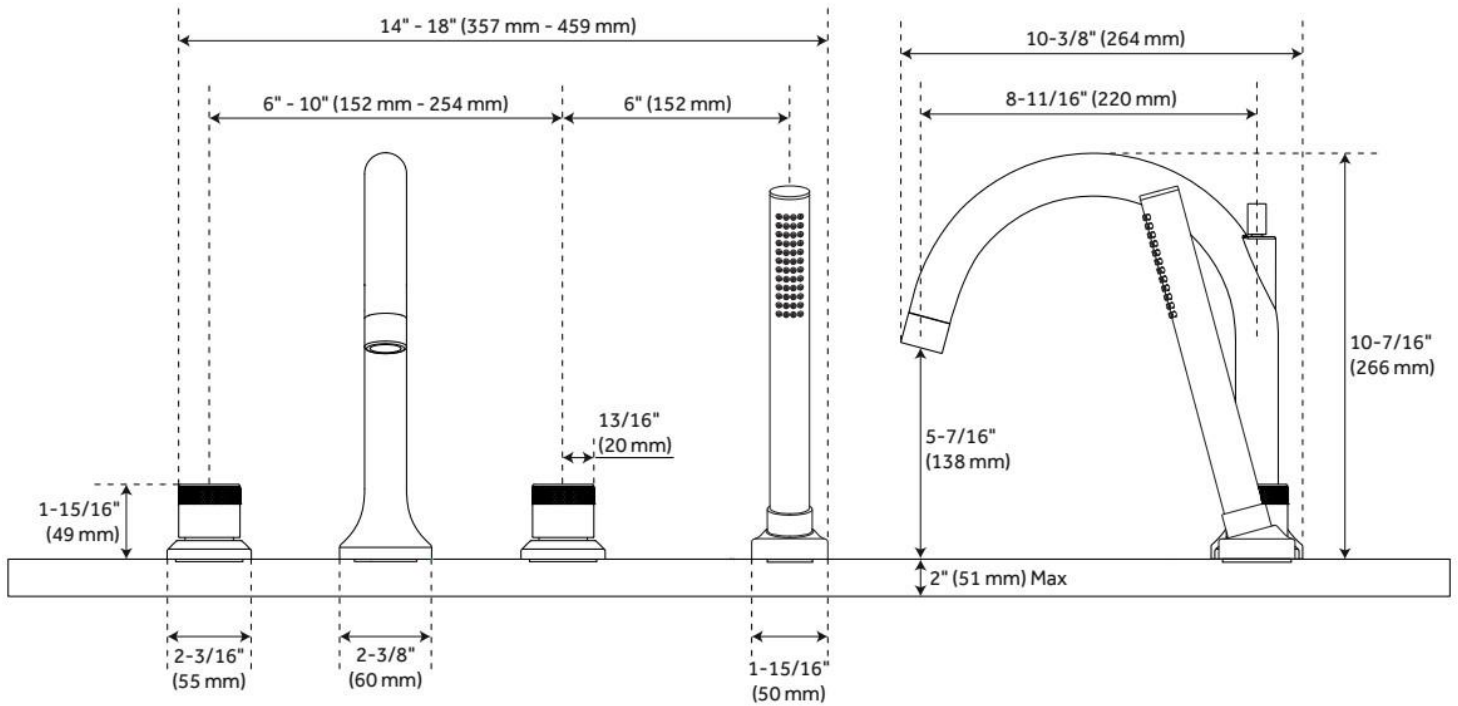

LENTZ 4-HOLE ROMAN TUB FAUCET AND HAND SHOWER - KNOB HANDLES

SKU: 955132-K

Code: SHLZ4RTLHG, SHLZ4RTKNOB, SH674164

REVISED 10/30/2024