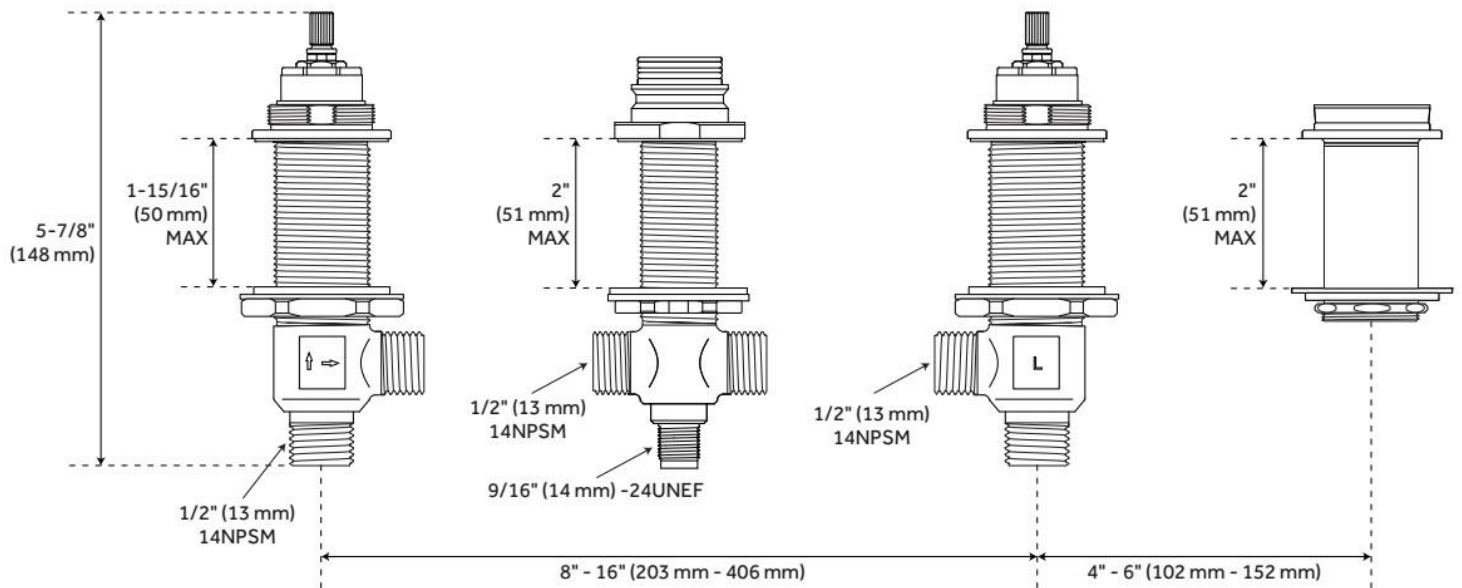

Hand Shower Flow Rate: 1.75 gpm (6.6 L/min) @ 80 psi

Spray Type: Full

Cartridge Type: Ceramic Disc

Swivel Spout: No

Required for Installation: Rough-in valve: SH674164

ASME A112.18.1/CSA B125.1, CEC Listed, CALGreen, WaterSense by IAPMO, Massachusetts Accepted, LISTED ID: SHLZ4RTLHG*, SHLZ4RTKNOB*, SH674164

ADDITIONAL FEATURES

- 4-hole installation.
- Spout max. flow rate: 15.6 gpm (59.0 L/min) max @ 80 psi.
- Hand shower max. flow rate: 1.75 gpm (6.6 L/min) @ 80 psi.
- Lift rod diverter to handshower.
- Handshower includes factory installed backflow prevention check valve.
- Optional rough-in valve:
 - Brass coupling nut.
 - Accommodates an 8" - 16" faucet's spread.
 - Deck thickness max. 2".

FEATURES

Faucet Centers: 8"
Installation Type: Deck Mount

ASME A112.18.1/CSA B125.1, Massachusetts Accepted, LISTED ID: SH674164

ADDITIONAL FEATURES

- Compatible with Beasley, Berwyn, Boca Raton, Drea, Edenton, Elita, Greyfield, Gunther, Hibiscus, Key West, Lentz, Lexia, Pendleton, Pinecrest, Provincetown, Rigi, Sefina, Vassor and Vilamonte 4-Hole Roman Tub Faucets.
- 4-Hole Installation.
- Brass coupling nut.
- Faucet can be installed with variable centers from 8" - 16".

REVISED 9/17/2024

4-HOLE ROMAN TUB FAUCET ROUGH-IN VALVE

SKU: 448005
Code: SH674164

REVISED 9/17/2024