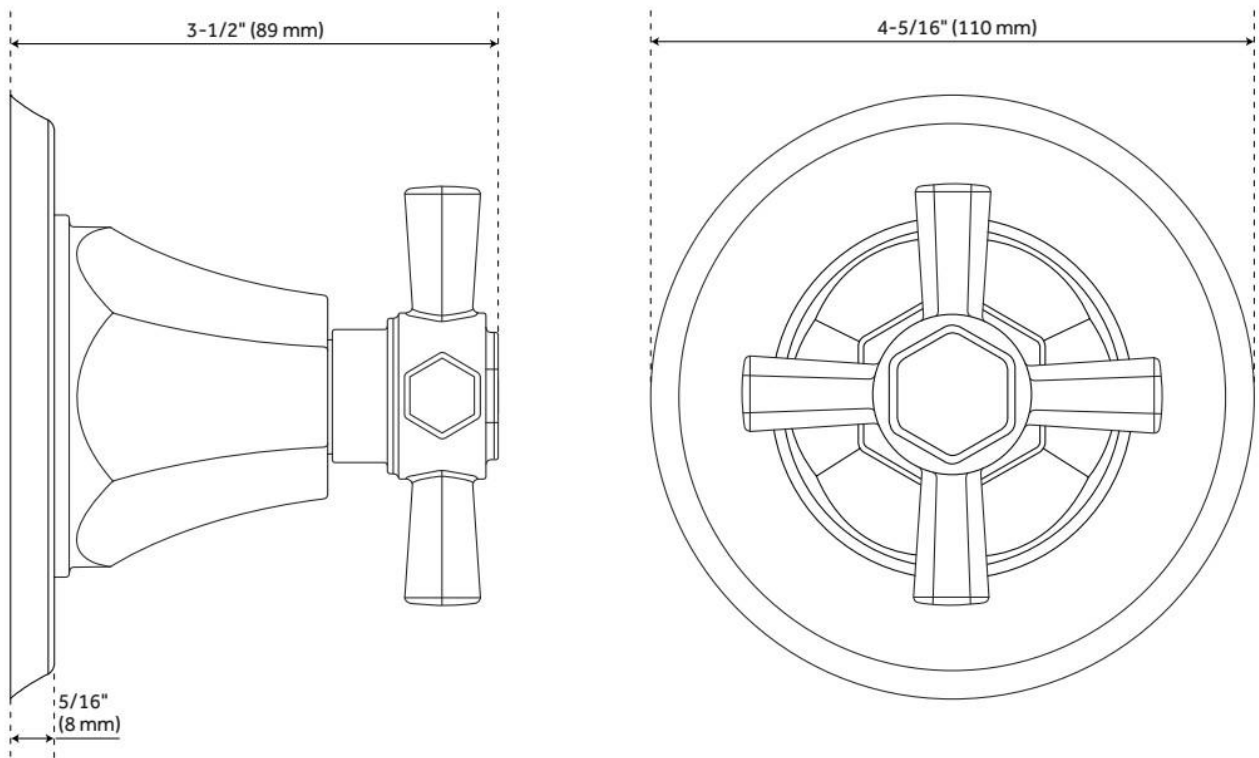

ELITA IN-WALL SHOWER VOLUME CONTROL HANDLE - CROSS HANDLE

SKU: 955137-C

Code: SHEL441016, SHEL441006, SH6020, SH6040

FEATURES

Material: Metal

Cartridge Type: Ceramic Disc

Required for Installation: Rough-in valve: SH6020 or SH6040

ASME A112.18.1/CSA B125.1, CALGreen, Massachusetts Accepted, LISTED ID: SHEL441006*, SHEL441016*, SH6020, SH6040

ADDITIONAL FEATURES

- Metal handle.
- Wall thickness range: 1" to 1-3/4"
- For proper installation, requires use of a thermostatic valve and trim.
- Optional Rough-in Valve:
 - Brass valve body.
 - Ceramic cartridge.

REVISED 10/30/2024

ELITA IN-WALL SHOWER VOLUME CONTROL HANDLE - CROSS HANDLE

SKU: 955137-C

Code: SHEL441016, SHEL441006, SH6020, SH6040

REVISED 10/30/2024

VOLUME CONTROL ROUGH-IN VALVE

SKU: 948546

Code: SH6020, SH6040