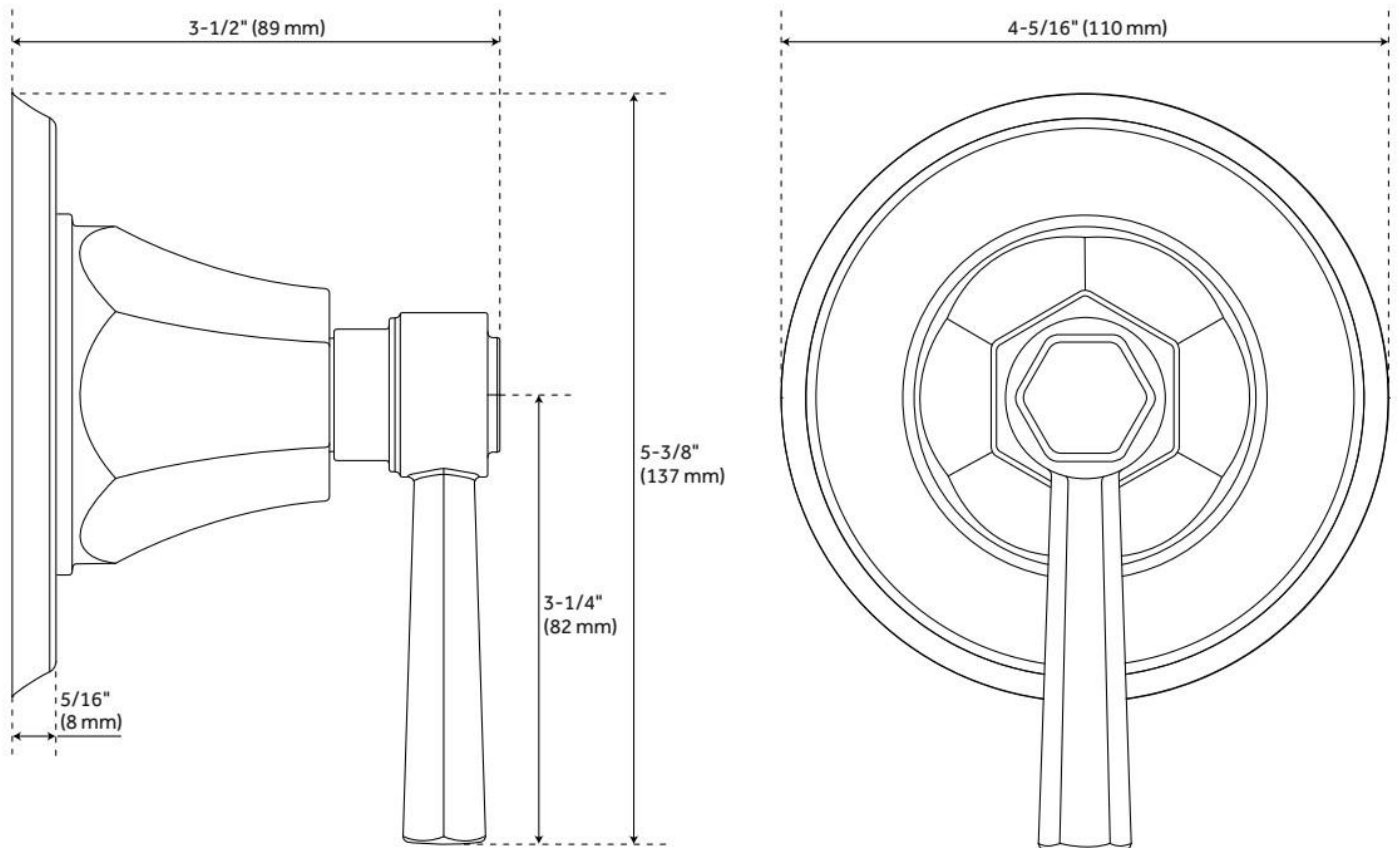

ELITA IN-WALL SHOWER VOLUME CONTROL HANDLE - LEVER HANDLE

SKU: 955137-L

Code: SHEL441016, SHEL441005, SH6020, SH6040

FEATURES

Material: Metal

Cartridge Type: Ceramic Disc

Required for Installation: Rough-in valve: SH6020 or SH6040

ASME A112.18.1/CSA B125.1, CALGreen, Massachusetts Accepted, LISTED ID: SHEL441005*, SHEL441016*, SH6020, SH6040

ADDITIONAL FEATURES

- Metal handle.
- Wall thickness range: 1" to 1-3/4"
- For proper installation, requires use of a thermostatic valve and trim.
- Optional Rough-in Valve:
 - Brass valve body.
 - Ceramic cartridge.

REVISED 10/30/2024

ELITA IN-WALL SHOWER VOLUME CONTROL HANDLE - LEVER HANDLE

SKU: 955137-L

Code: SHEL441016, SHEL441005, SH6020, SH6040

REVISED 10/30/2024

VOLUME CONTROL ROUGH-IN VALVE

SKU: 948546

Code: SH6020, SH6040

ASME A112.18.1/CSA B125.1, Massachusetts Accepted, LISTED ID: SH6020, SH6040

ADDITIONAL FEATURES

- Intended for use with a thermostatic valve and trim.
- Bronze valve body.
- Ceramic cartridge.
- Compatible with Beasley, Berwyn, Boca Raton, Drea, Edenton, Elita, Greyfield, Gunther, Hibiscus, Key West, Lentz, Lexia, Pendleton, Pinecrest, Provincetown, Rigi, Sefina, Vassor and Vilamonte Volume Control Trims.