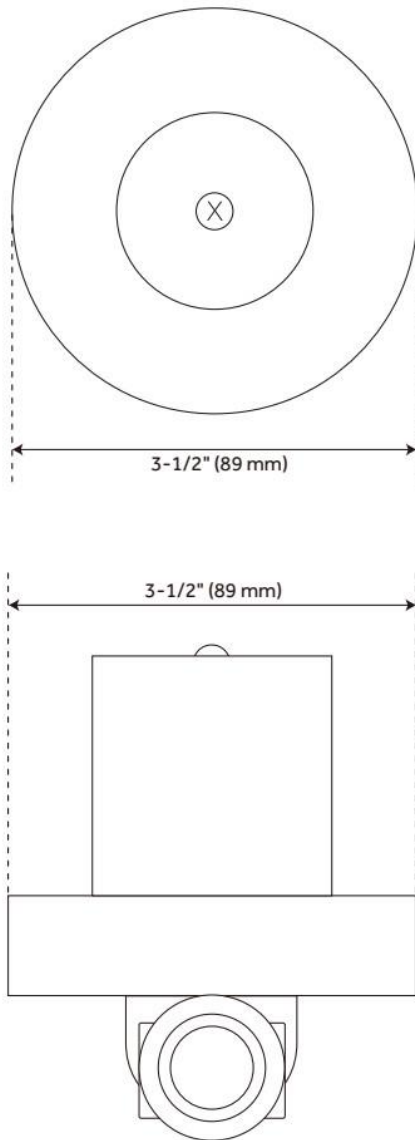

VOLUME CONTROL ROUGH-IN VALVE

SKU: 948546
Code: SH6020, SH6040

REVISED 11/22/2024