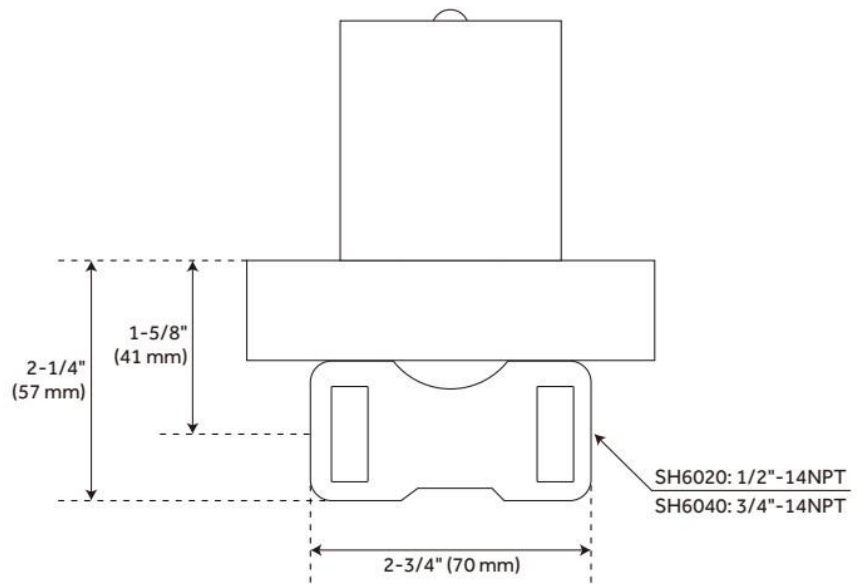

VOLUME CONTROL ROUGH-IN VALVE

SKU: 948546
Code: SH6020, SH6040

REVISED 11/22/2024