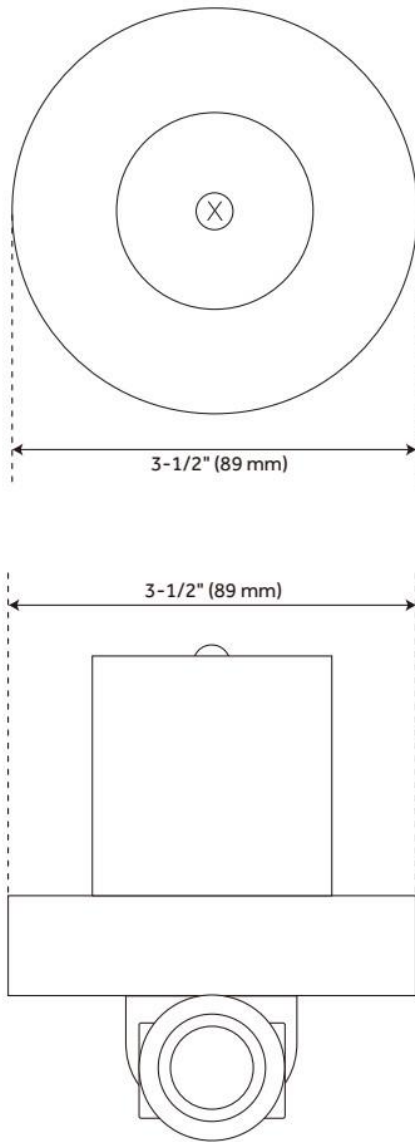

SEFINA IN-WALL SHOWER VOLUME CONTROL HANDLE

SKU: 955153

Code: SHSF9007, SH6020, SH6040

FEATURES

Material: Metal

Cartridge Type: Ceramic Disc

ASME A112.18.1/CSA B125.1, Massachusetts Accepted, LISTED ID: SHSF9007XX, SH6020, SH6040

ADDITIONAL FEATURES

Volume control rough-in valve:

- Intended for use with a thermostatic valve and trim.
- Bronze valve body.
- Ceramic cartridge.

REVISED 1/8/2025

SEFINA IN-WALL SHOWER VOLUME CONTROL HANDLE

SKU: 955153

Code: SHSF9007, SH6020, SH6040

REVISED 1/8/2025

VOLUME CONTROL ROUGH-IN VALVE

SKU: 948546

Code: SH6020, SH6040

ASME A112.18.1/CSA B125.1, Massachusetts Accepted, LISTED ID: SH6020, SH6040

ADDITIONAL FEATURES

- Intended for use with a thermostatic valve and trim.
- Bronze valve body.
- Ceramic cartridge.

REVISED 11/21/2024

VOLUME CONTROL ROUGH-IN VALVE

SKU: 948546
Code: SH6020, SH6040

REVISED 11/21/2024