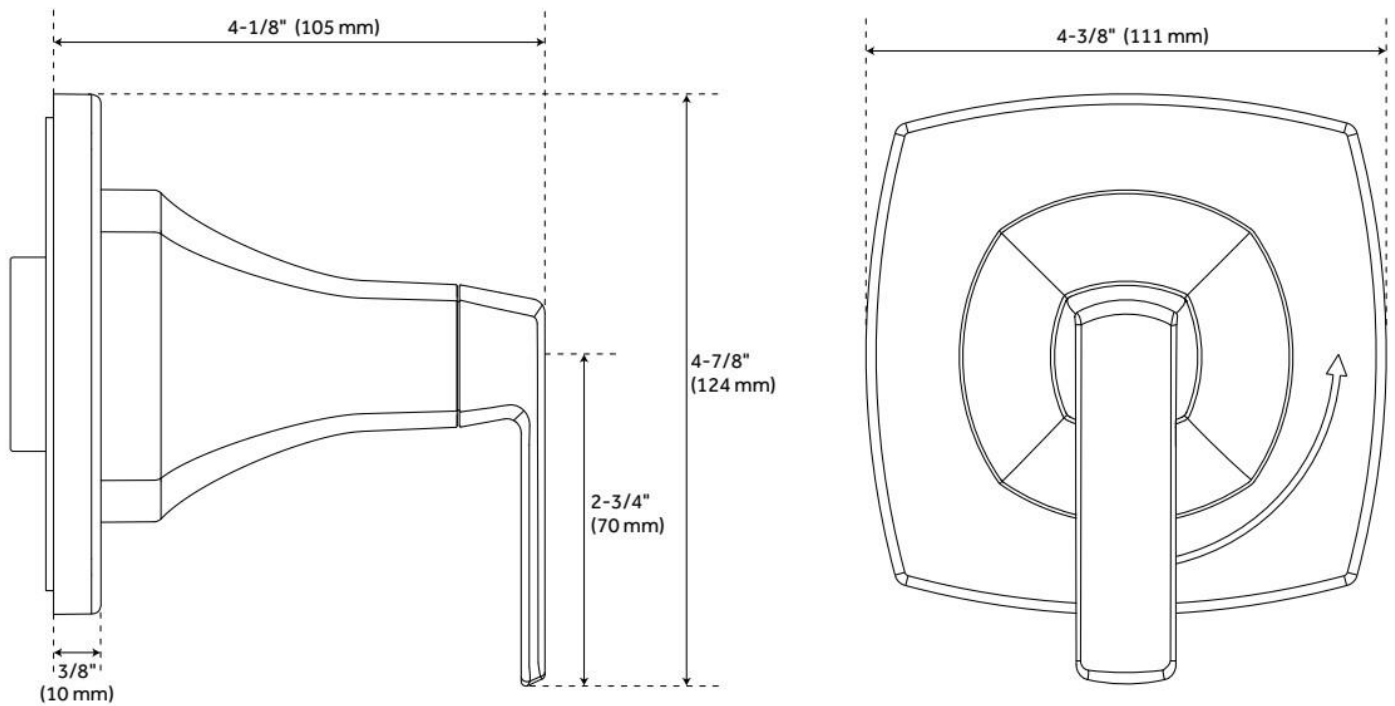

SEFINA IN-WALL SHOWER VOLUME CONTROL HANDLE

SKU: 955153

Code: SHSF9007, SH6020, SH6040

REVISED 1/8/2025