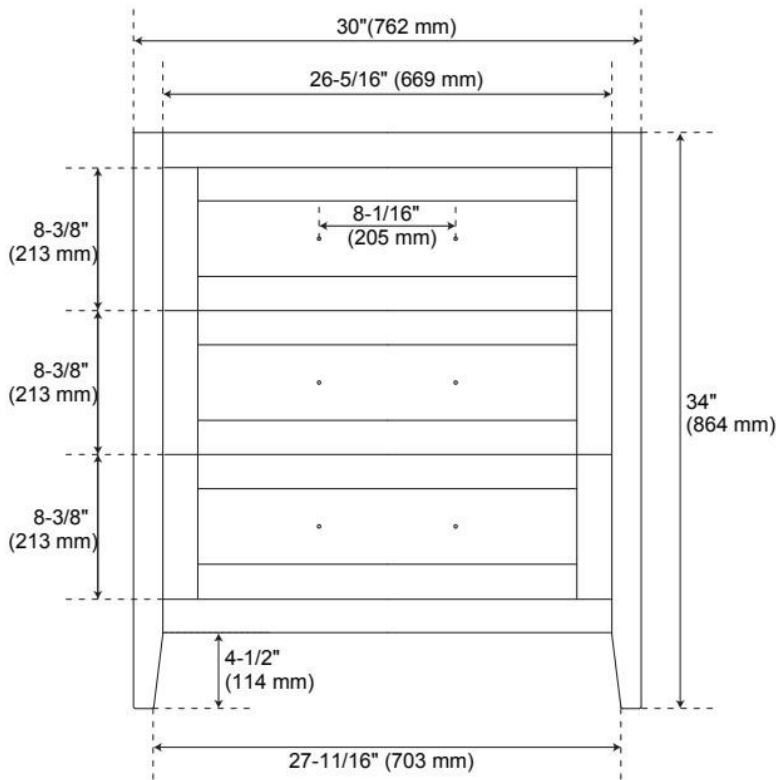

30" ARRIETTY VANITY - RECT UNDERMOUNT SINK - NATURAL BAMBOO

SKU: 955154-30-rumb

Code: SH559159, SH559160, SH559161, SH559163, SH559164, SH559165, SH559166, SH559167

REVISED 12/13/2024