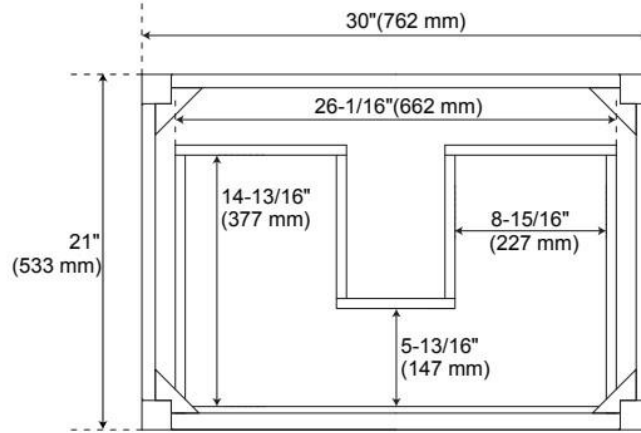

30" ARRIETTY VANITY - RECT UNDERMOUNT SINK - NATURAL BAMBOO

SKU: 955154-30-rumb

Code: SH559159, SH559160, SH559161, SH559163, SH559164, SH559165, SH559166, SH559167

REVISED 12/13/2024