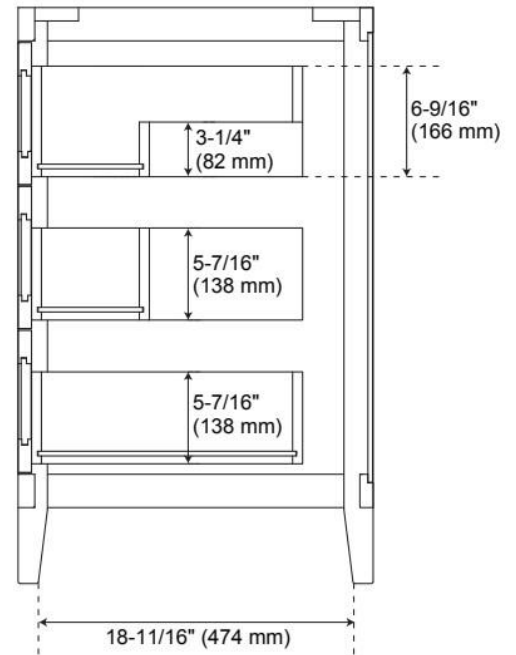

30" ARRIETTY VANITY - RECT UNDERMOUNT SINK - NATURAL BAMBOO

SKU: 955154-30-rumb

Code: SH559159, SH559160, SH559161, SH559163, SH559164, SH559165, SH559166, SH559167

REVISED 12/13/2024