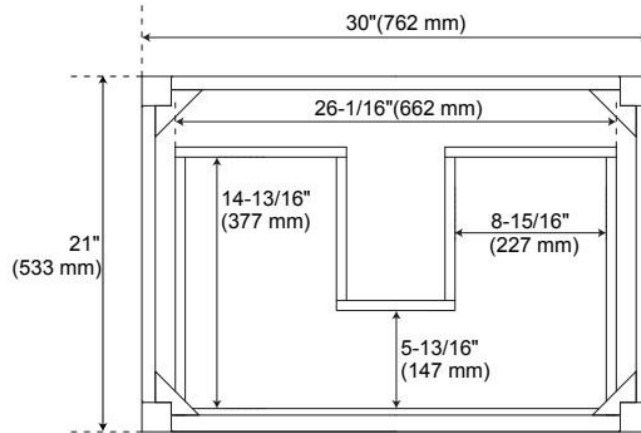

30" ARRIETTY VANITY - UNDERMOUNT SINK - NATURAL BAMBOO

SKU: 955154-30-um

Code: SH559156, SH559157, SH559158

REVISED 12/13/2024