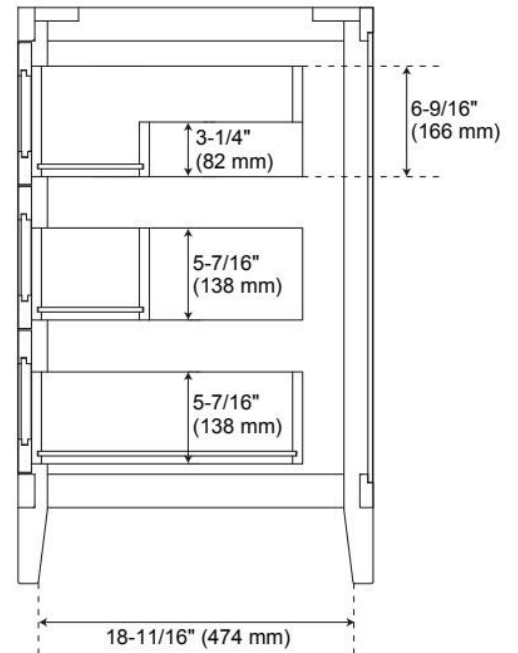

ASME A112.19.2/CSA B45.1, Massachusetts Accepted, LISTED ID: 506895

ADDITIONAL FEATURES

- Includes a matching backsplash and white porcelain sink.
- Polished Carrara Marble is sourced from Italy.
- Each stone top is carved from a single piece of stone and will feature natural variations.
- See Installation Instructions for directions to attach the vanity top and sink.
- All dimensions are ($\pm 1/2"$).

REVISED 12/13/2024

30" ARRIETTY VANITY - UNDERMOUNT SINK - NATURAL BAMBOO

SKU: 955154-30-um

Code: SH559156, SH559157, SH559158

REVISED 12/13/2024