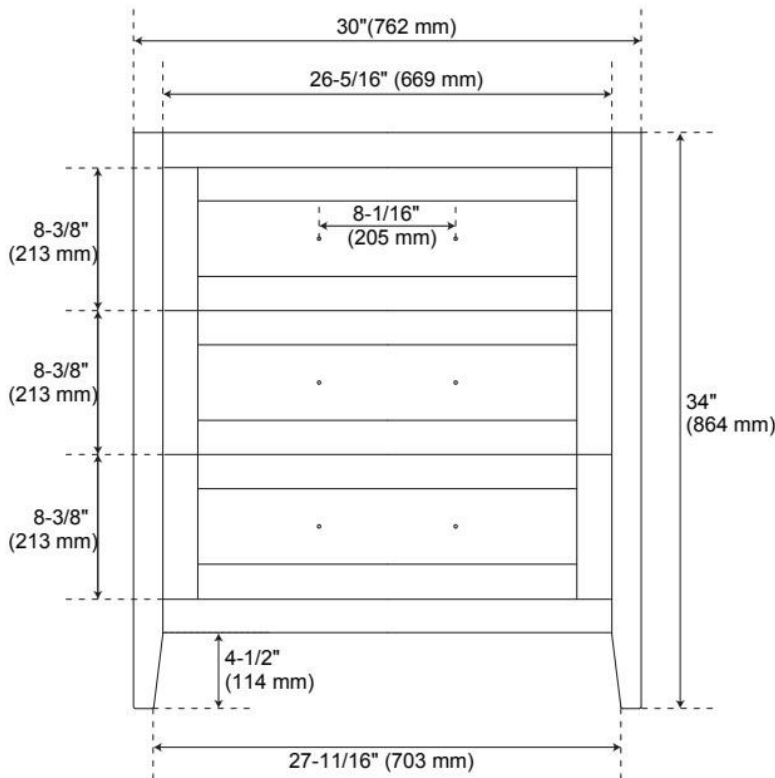

ASME A112.19.2/CSA B45.1, Massachusetts Accepted, LISTED ID: 506895

ADDITIONAL FEATURES

- Includes a matching backsplash and white porcelain sink.
- Polished Carrara Marble is sourced from Italy.
- Each stone top is carved from a single piece of stone and will feature natural variations.
- See Installation Instructions for directions to attach the vanity top and sink.
- All dimensions are ($\pm 1/2"$).

REVISED 12/13/2024

30" ARRIETTY VANITY - UNDERMOUNT SINK - NATURAL BAMBOO

SKU: 955154-30-um

Code: SH559156, SH559157, SH559158

REVISED 12/13/2024