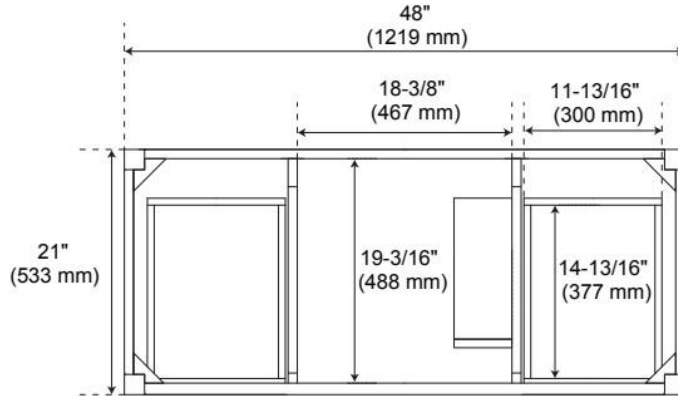

48" ARRIETTY VANITY WITH OUTLET - RECT UNDERMOUNT SINK - NATURAL BAMBOO

SKU: 955154-48-rumb

Code: SH559171, SH559172, SH559173, SH559175, SH559176, SH559177, SH559178, SH559179

FEATURES

Material: Bamboo
Product Finish: Natural Bamboo
Number of Doors: 2
Number of Drawers: 7
Soft-Close Hinges: Yes
Soft-Close Slides: Yes
Dovetail Drawers: Yes
Adjustable Shelves: No
Electrical Outlet: Yes
Hardware Finish: Polished Nickel
Hardware Material: Brass
Built-In Adjusters: Yes

ASME A112.19.2/CSA B45.1, Massachusetts Accepted, UL-962A, CAN/CSA-C22.2 No. 308, LISTED ID: 506897

ADDITIONAL FEATURES

- A built-in power box features two outlets and two USB ports.
- Includes a matching backsplash and white porcelain sink.
- Polished Carrara Marble is sourced from Italy.
- Each stone top is carved from a single piece of stone and will feature natural variations.
- See Installation Instructions for directions to attach the vanity top and sink.
- All dimensions are ($\pm 1/2"$).

REVISED 12/13/2024

48" ARRIETTY VANITY WITH OUTLET - RECT UNDERMOUNT SINK - NATURAL BAMBOO

SKU: 955154-48-rumb

Code: SH559171, SH559172, SH559173, SH559175, SH559176, SH559177, SH559178, SH559179

REVISED 12/13/2024