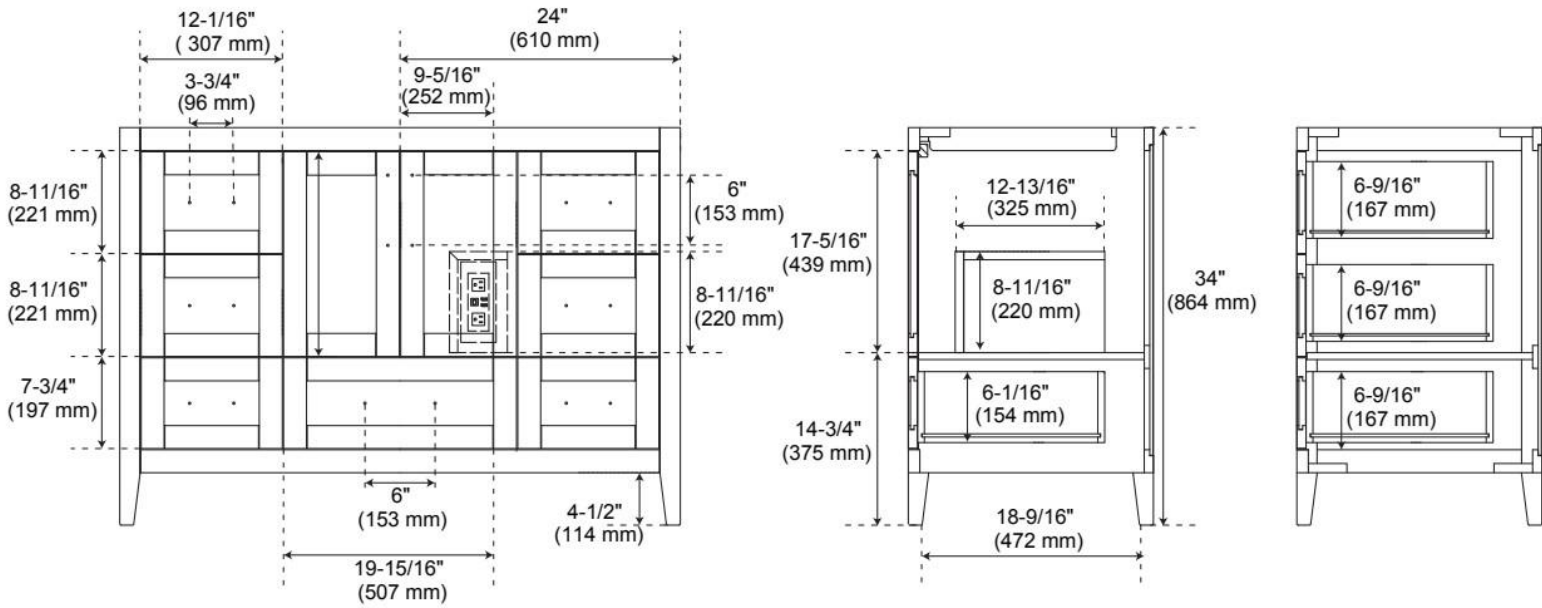

48" ARRIETTY VANITY WITH OUTLET - RECT UNDERMOUNT SINK - NATURAL BAMBOO

SKU: 955154-48-rumb

Code: SH559171, SH559172, SH559173, SH559175, SH559176, SH559177, SH559178, SH559179

FEATURES

Material: Bamboo
Product Finish: Natural Bamboo
Number of Doors: 2
Number of Drawers: 7
Soft-Close Hinges: Yes
Soft-Close Slides: Yes
Dovetail Drawers: Yes
Adjustable Shelves: No
Electrical Outlet: Yes
Hardware Finish: Polished Nickel
Hardware Material: Brass
Built-In Adjusters: Yes

ASME A112.19.2/CSA B45.1, Massachusetts Accepted, UL-962A, CAN/CSA-C22.2 No. 308, LISTED ID: 506897

ADDITIONAL FEATURES

- A built-in power box features two outlets and two USB ports.
- Includes a matching backsplash and white porcelain sink.
- Polished Carrara Marble is sourced from Italy.
- Each stone top is carved from a single piece of stone and will feature natural variations.
- See Installation Instructions for directions to attach the vanity top and sink.
- All dimensions are ($\pm 1/2"$).

REVISED 12/13/2024

48" ARRIETTY VANITY WITH OUTLET - RECT UNDERMOUNT SINK - NATURAL BAMBOO

SKU: 955154-48-rumb

Code: SH559171, SH559172, SH559173, SH559175, SH559176, SH559177, SH559178, SH559179

REVISED 12/13/2024