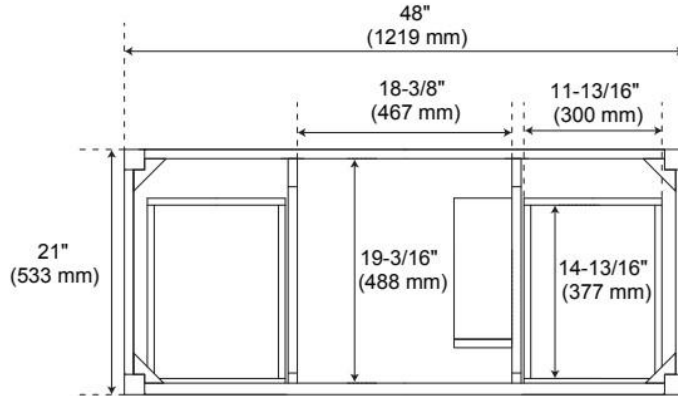

48" ARRIETTY VANITY WITH OUTLET - UNDERMOUNT SINK - NATURAL BAMBOO

SKU: 955154-48-um

Code: SH559168, SH559169, SH559170

REVISED 12/13/2024