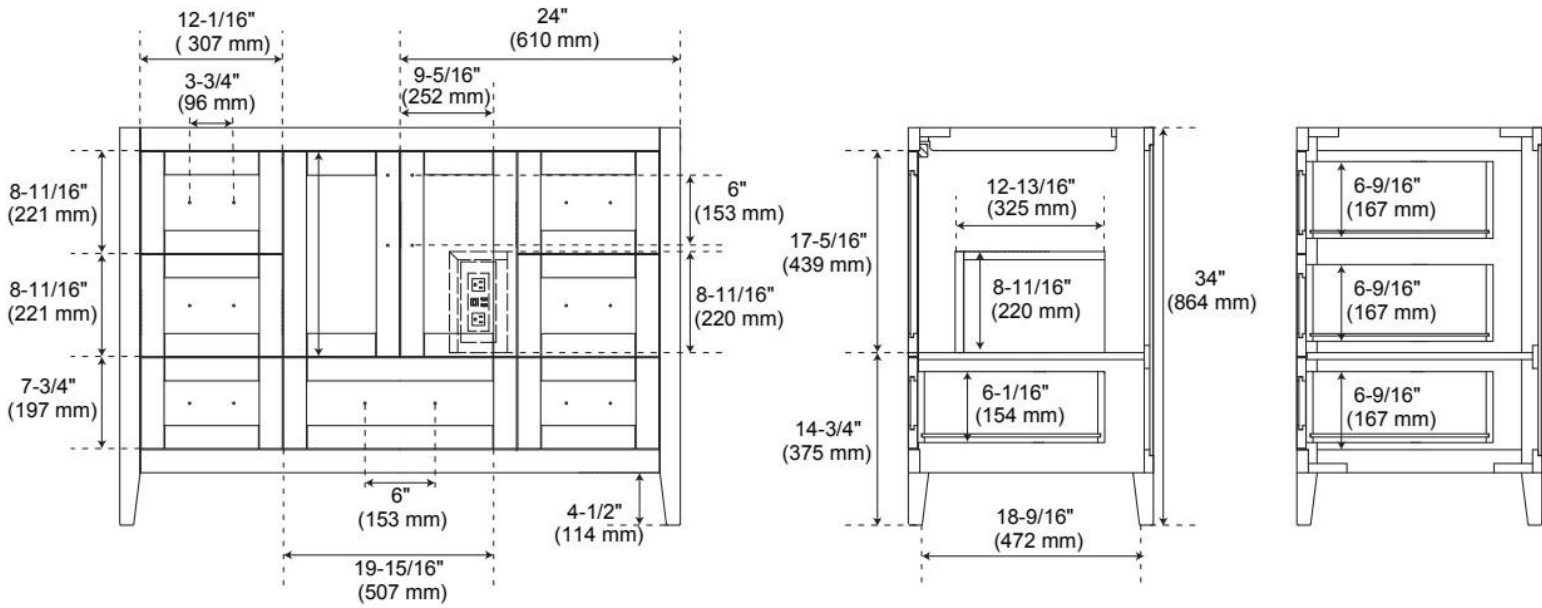

48" ARRIETTY VANITY WITH OUTLET - UNDERMOUNT SINK - NATURAL BAMBOO

SKU: 955154-48-um

Code: SH559168, SH559169, SH559170

REVISED 12/13/2024