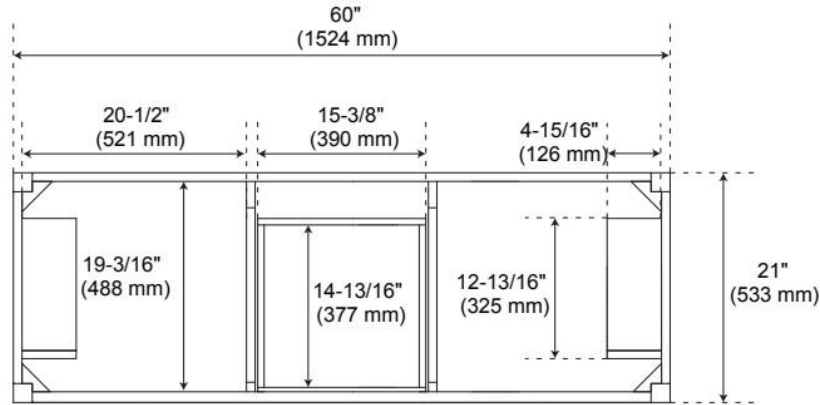

60" ARRIETTY VANITY WITH OUTLETS - RECT UNDERMOUNT SINKS - NATURAL BAMBOO

SKU: 955154-60-rumb

Code: SH559183, SH559184, SH559185, SH559187, SH559188, SH559189, SH559190, SH559191

FEATURES

Material: Bamboo
Product Finish: Natural Bamboo
Number of Doors: 4
Number of Drawers: 5
Soft-Close Hinges: Yes
Soft-Close Slides: Yes
Dovetail Drawers: Yes
Adjustable Shelves: No
Electrical Outlet: Yes
Hardware Finish: Polished Nickel
Hardware Material: Brass
Built-In Adjusters: Yes

ASME A112.19.2/CSA B45.1, Massachusetts Accepted, UL-962A, CAN/CSA-C22.2 No. 308, LISTED ID: 506894

ADDITIONAL FEATURES

- Two built-in power boxes (located behind each set of doors) feature two outlets and two USB ports each.
- Includes a matching backsplash and white porcelain sinks.
- Polished Carrara Marble is sourced from Italy.
- Each stone top is carved from a single piece of stone and will feature natural variations.
- See Installation Instructions for directions to attach the vanity top and sinks.
- All dimensions are ($\pm 1/2$ ").

REVISED 12/13/2024

60" ARRIETTY VANITY WITH OUTLETS - RECT UNDERMOUNT SINKS - NATURAL BAMBOO

SKU: 955154-60-rumb

Code: SH559183, SH559184, SH559185, SH559187, SH559188, SH559189, SH559190, SH559191

REVISED 12/13/2024