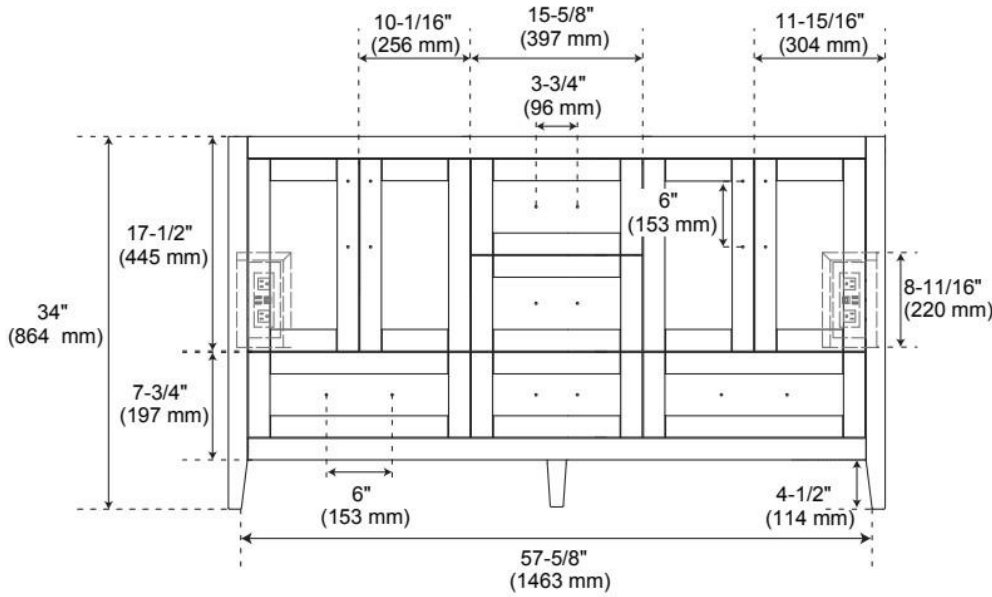

60" ARRIETTY VANITY WITH OUTLETS - RECT UNDERMOUNT SINKS - NATURAL BAMBOO

SKU: 955154-60-rumb

Code: SH559183, SH559184, SH559185, SH559187, SH559188, SH559189, SH559190, SH559191

FEATURES

Material: Bamboo
Product Finish: Natural Bamboo
Number of Doors: 4
Number of Drawers: 5
Soft-Close Hinges: Yes
Soft-Close Slides: Yes
Dovetail Drawers: Yes
Adjustable Shelves: No
Electrical Outlet: Yes
Hardware Finish: Polished Nickel
Hardware Material: Brass
Built-In Adjusters: Yes

ASME A112.19.2/CSA B45.1, Massachusetts Accepted, UL-962A, CAN/CSA-C22.2 No. 308, LISTED ID: 506894

ADDITIONAL FEATURES

- Two built-in power boxes (located behind each set of doors) feature two outlets and two USB ports each.
- Includes a matching backsplash and white porcelain sinks.
- Polished Carrara Marble is sourced from Italy.
- Each stone top is carved from a single piece of stone and will feature natural variations.
- See Installation Instructions for directions to attach the vanity top and sinks.
- All dimensions are ($\pm 1/2$ ").

REVISED 12/13/2024

60" ARRIETTY VANITY WITH OUTLETS - RECT UNDERMOUNT SINKS - NATURAL BAMBOO

SKU: 955154-60-rumb

Code: SH559183, SH559184, SH559185, SH559187, SH559188, SH559189, SH559190, SH559191

REVISED 12/13/2024