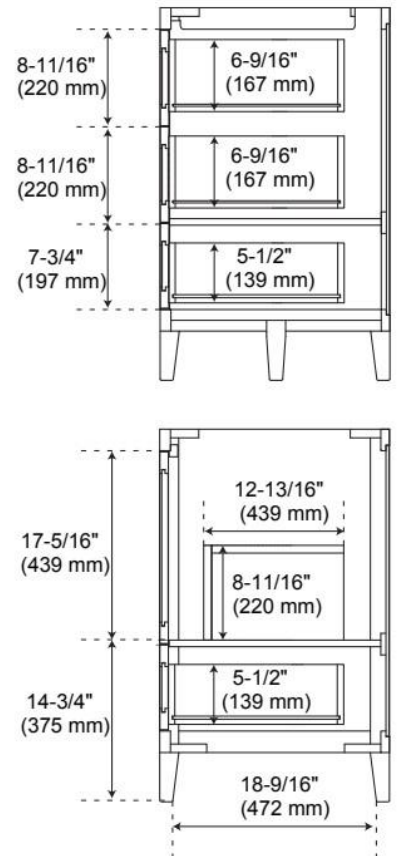

60" ARRIETTY VANITY WITH OUTLETS - RECT UNDERMOUNT SINKS - NATURAL BAMBOO

SKU: 955154-60-rumb

Code: SH559183, SH559184, SH559185, SH559187, SH559188, SH559189, SH559190, SH559191

FEATURES

Material: Bamboo
Product Finish: Natural Bamboo
Number of Doors: 4
Number of Drawers: 5
Soft-Close Hinges: Yes
Soft-Close Slides: Yes
Dovetail Drawers: Yes
Adjustable Shelves: No
Electrical Outlet: Yes
Hardware Finish: Polished Nickel
Hardware Material: Brass
Built-In Adjusters: Yes

ASME A112.19.2/CSA B45.1, Massachusetts Accepted, UL-962A, CAN/CSA-C22.2 No. 308, LISTED ID: 506894

ADDITIONAL FEATURES

- Two built-in power boxes (located behind each set of doors) feature two outlets and two USB ports each.
- Includes a matching backsplash and white porcelain sinks.
- Polished Carrara Marble is sourced from Italy.
- Each stone top is carved from a single piece of stone and will feature natural variations.
- See Installation Instructions for directions to attach the vanity top and sinks.
- All dimensions are ($\pm 1/2$ ").

REVISED 12/13/2024

60" ARRIETTY VANITY WITH OUTLETS - RECT UNDERMOUNT SINKS - NATURAL BAMBOO

SKU: 955154-60-rumb

Code: SH559183, SH559184, SH559185, SH559187, SH559188, SH559189, SH559190, SH559191

REVISED 12/13/2024