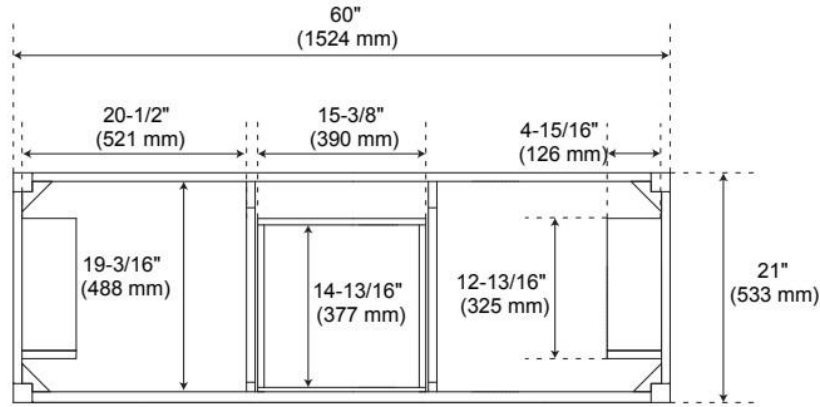

60" ARRIETTY VANITY WITH OUTLETS - UNDERMOUNT SINKS - NATURAL BAMBOO

SKU: 955154-60-um

Code: SH559180, SH559181, SH559182

REVISED 12/13/2024