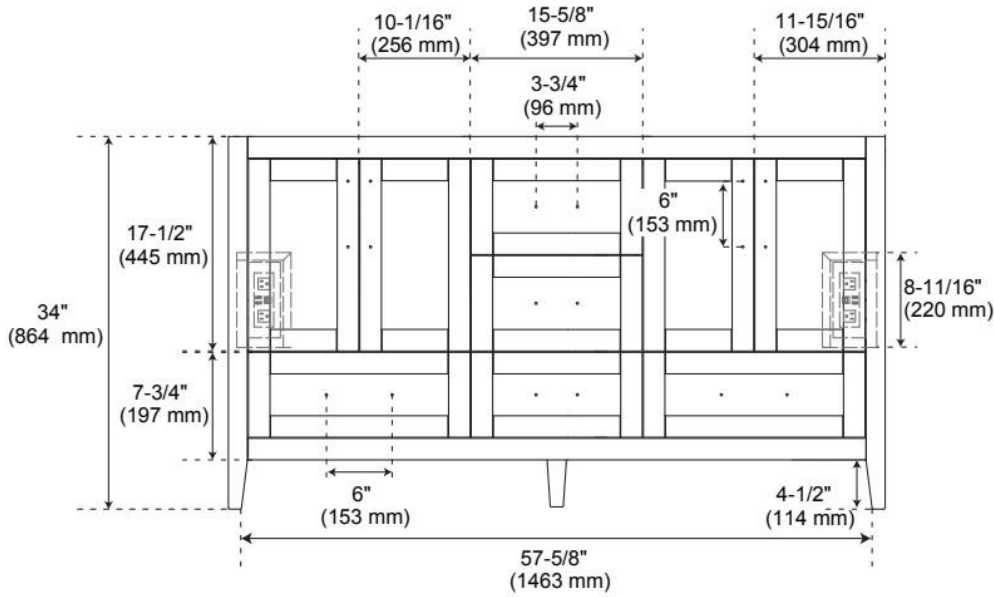

60" ARRIETTY VANITY WITH OUTLETS - UNDERMOUNT SINKS - NATURAL BAMBOO

SKU: 955154-60-um

Code: SH559180, SH559181, SH559182

REVISED 12/13/2024