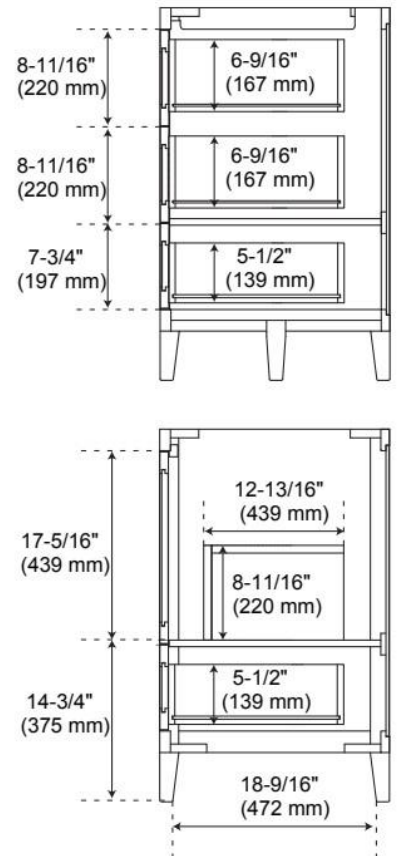

60" ARRIETTY VANITY WITH OUTLETS - UNDERMOUNT SINKS - NATURAL BAMBOO

SKU: 955154-60-um

Code: SH559180, SH559181, SH559182

REVISED 12/13/2024