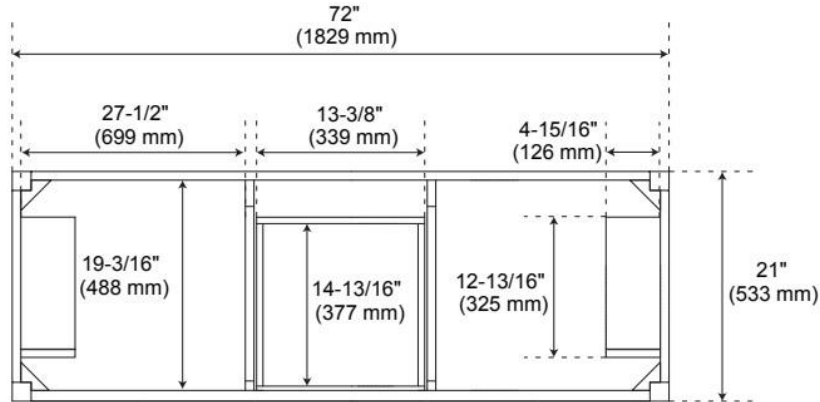

72" ARRIETTY VANITY WITH OUTLETS - UNDERMOUNT SINKS - NATURAL BAMBOO

SKU: 955154-72-um

Code: SH559192, SH559193, SH559194

REVISED 12/13/2024