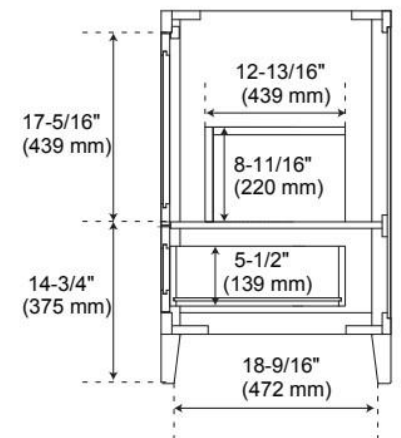

72" ARRIETTY VANITY WITH OUTLETS - UNDERMOUNT SINKS - NATURAL BAMBOO

SKU: 955154-72-um

Code: SH559192, SH559193, SH559194

REVISED 12/13/2024