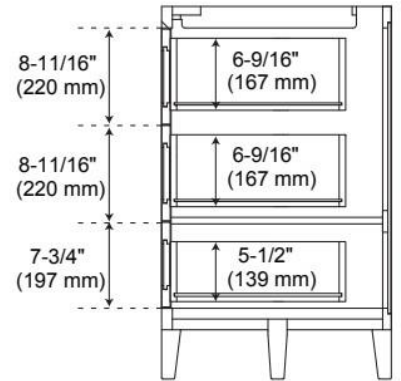

72" ARRIETTY VANITY WITH OUTLETS - UNDERMOUNT SINKS - NATURAL BAMBOO

SKU: 955154-72-um

Code: SH559192, SH559193, SH559194

REVISED 12/13/2024