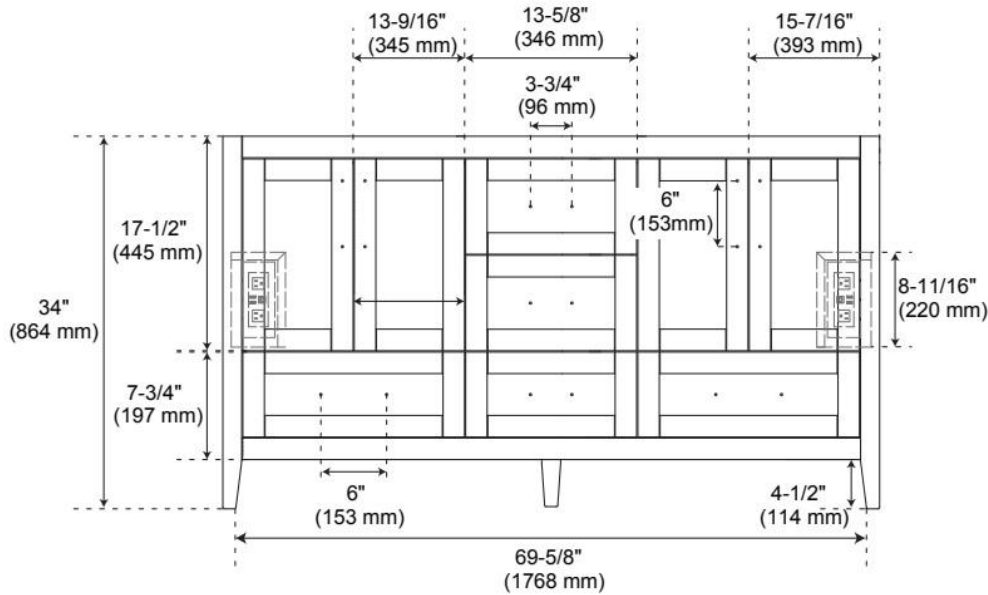

72" ARRIETTY VANITY WITH OUTLETS - UNDERMOUNT SINKS - NATURAL BAMBOO

SKU: 955154-72-um

Code: SH559192, SH559193, SH559194

REVISED 12/13/2024