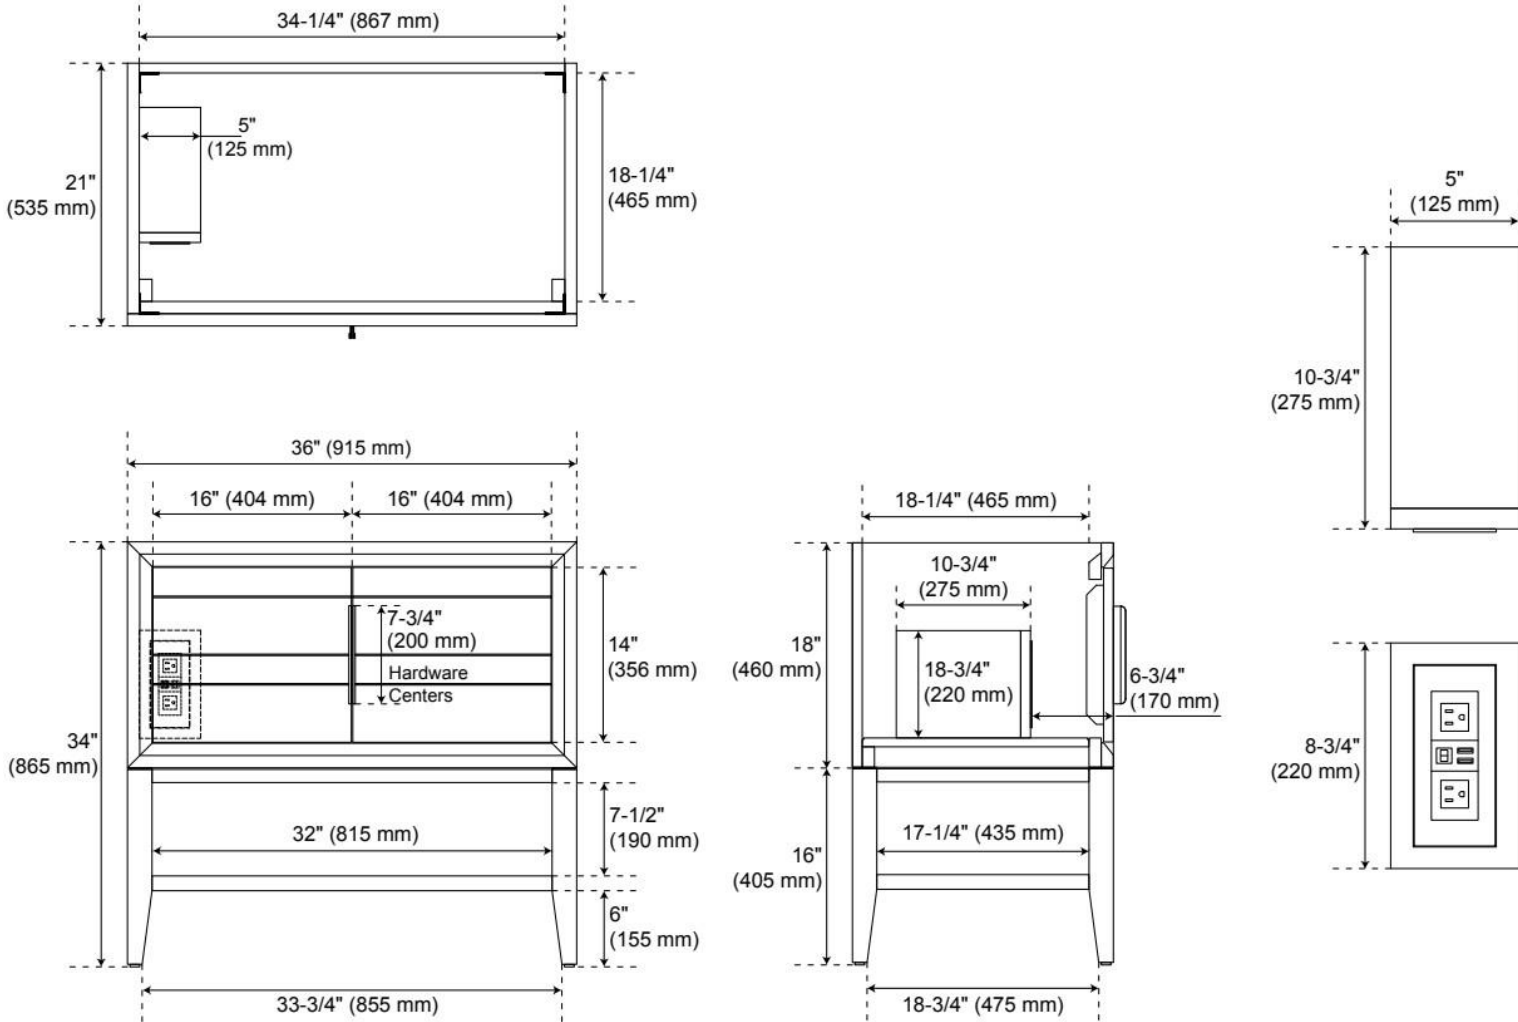

36" ALISO CONSOLE VANITY WITH UNDERMOUNT - OUTLETS - NATURAL TEAK

SKU: 955226-36-um

Code: SH560379, SH560380, SH560381

REVISED 4/9/2025