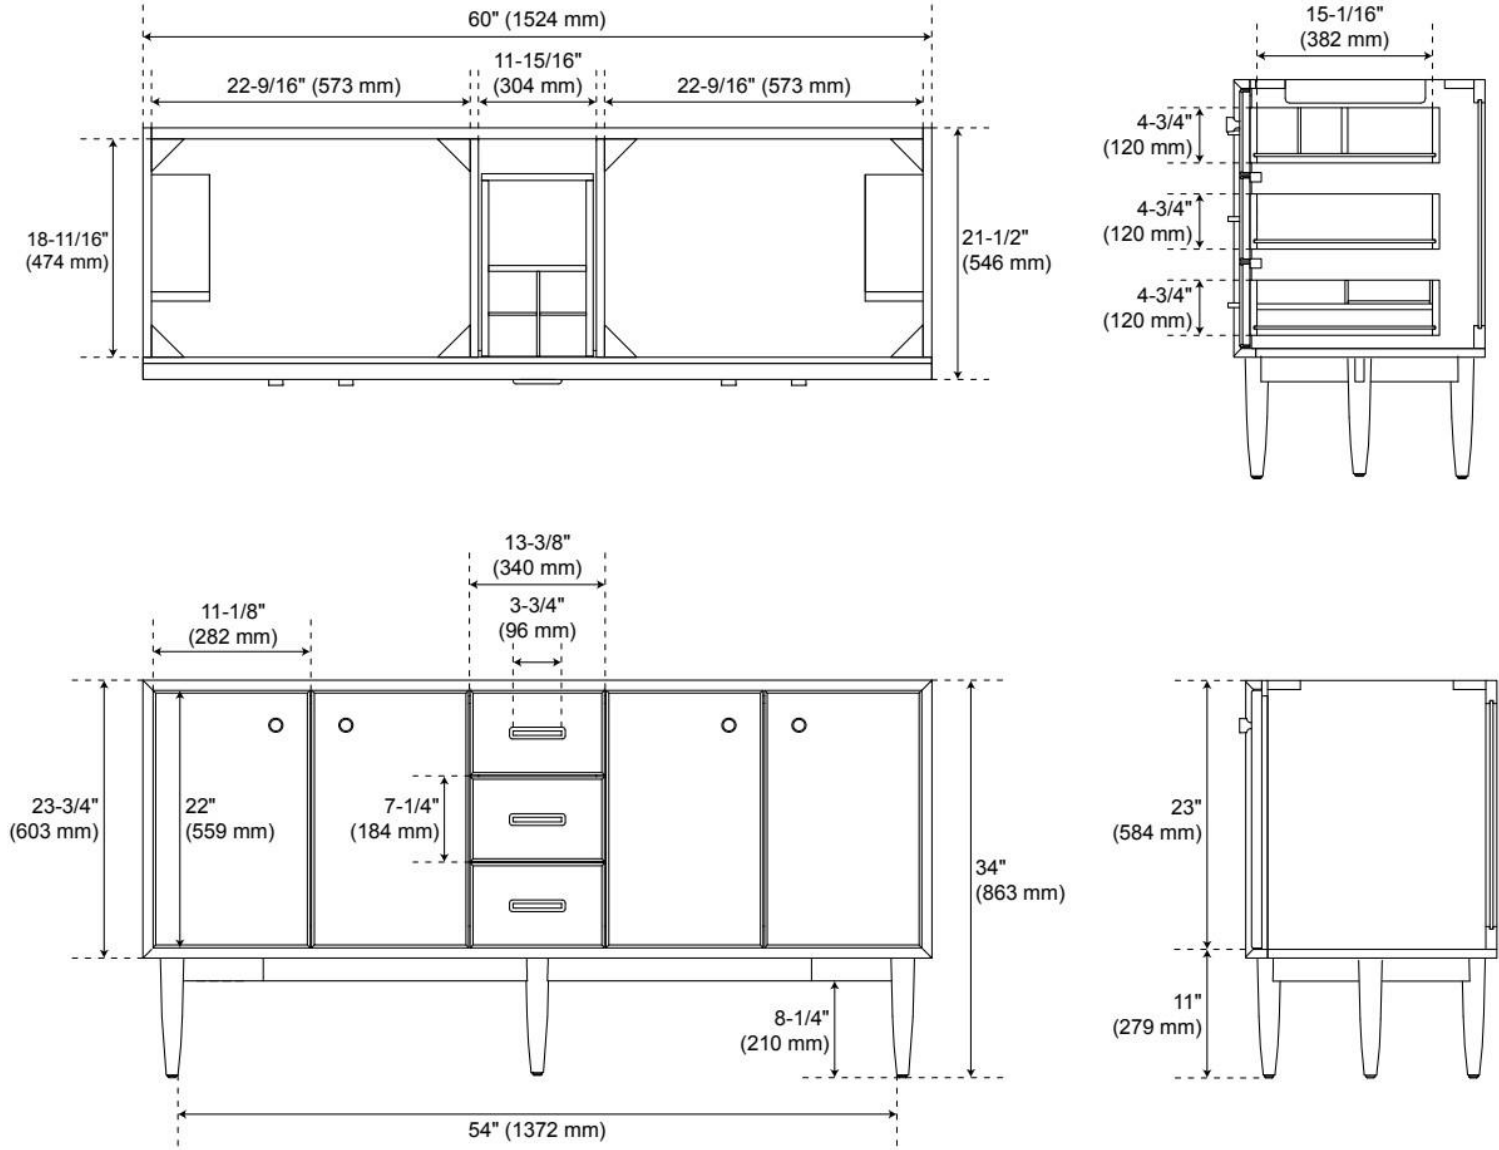

Massachusetts Accepted, UL-962A, CAN/CSA-C22.2 No. 308, LISTED ID: 506894, BY213-D01

ADDITIONAL FEATURES

- Two built-in power boxes (located behind each set of doors) feature two outlets and two USB ports each.
- Teak wood frame with engineered wood panels.
- Includes a matching backsplash and white porcelain sinks.
- Polished Carrara Marble is sourced from Italy.
- Each stone top is carved from a single piece of stone and will feature natural variations.
- See Installation Instructions for directions to attach the vanity top and sink.
- All dimensions are ($\pm 1/2$ ").
- Learn how to care for this teak product with our [Teak Care Guide](#)
- [Wood finish samples available.](#)

REVISED 11/20/2025

60" WENDOLYN TEAK DOUBLE VANITY WITH RECT UNDERMOUNT SINKS - OUTLETS - WASHED TEAK

SKU: 955267-60d-rumb

Code: SH562000, SH562001, SH562002, SH562003, SH562004, SH562005, SH562006, SH562007, SH562008