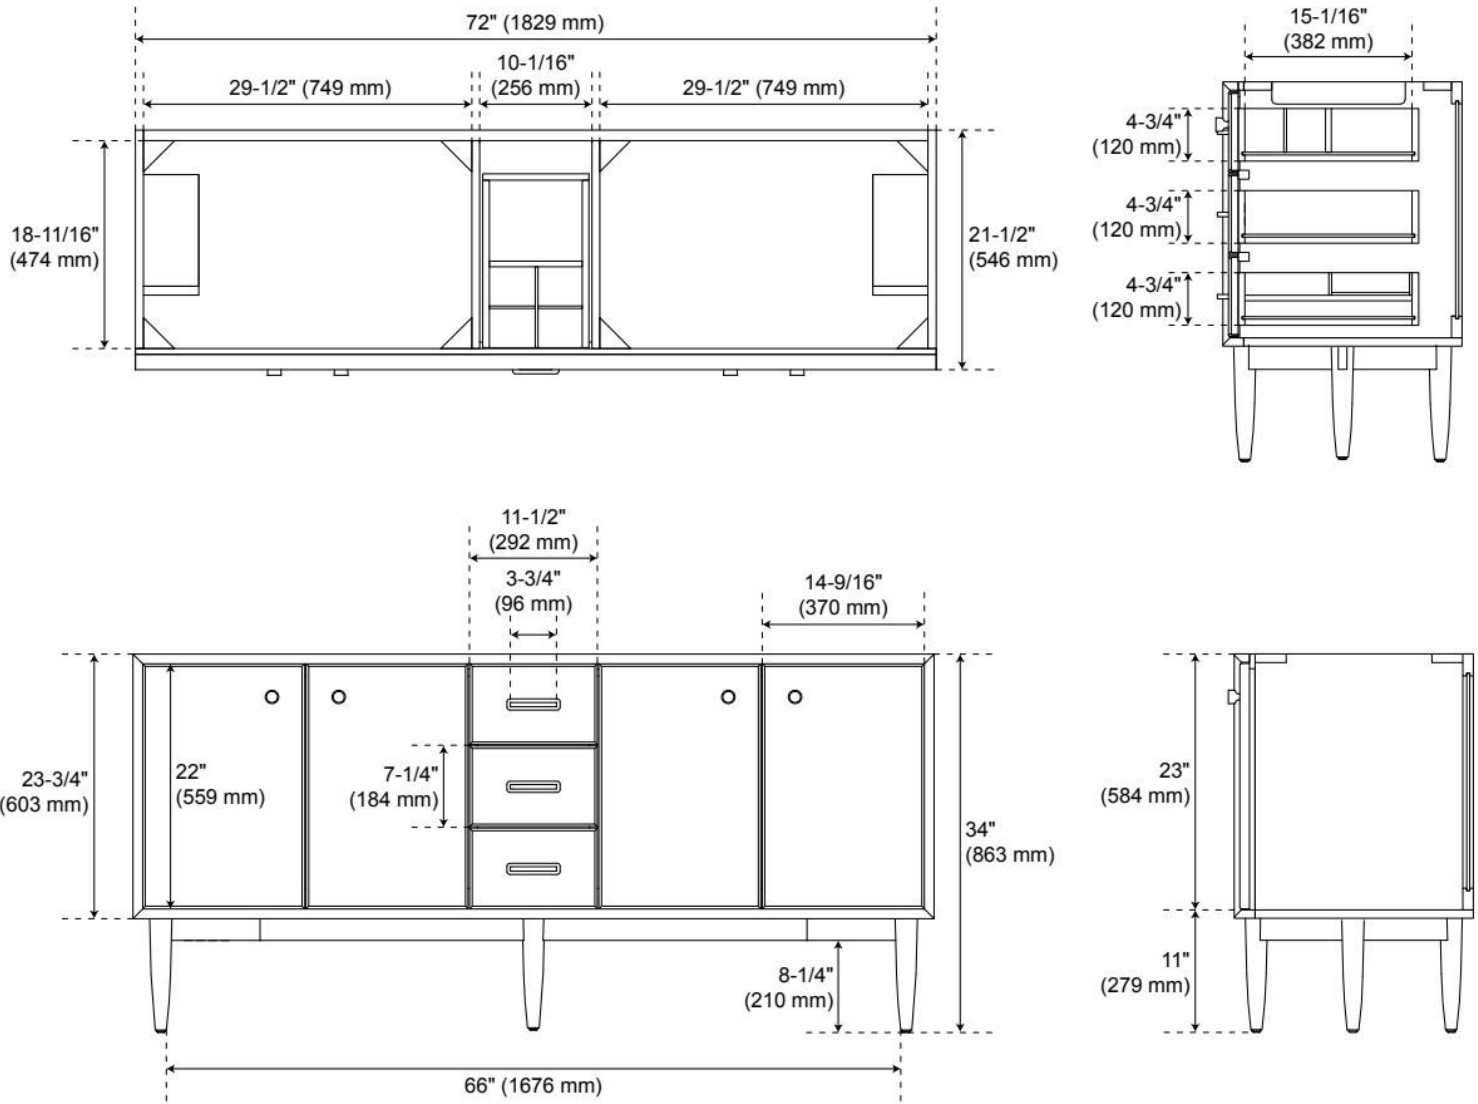

72" WENDOLYN TEAK DOUBLE VANITY WITH UNDERMOUNT SINKS - OUTLETS - WASHED TEAK

SKU: 955267-72-um

Code: SH562009, SH562010, SH562011

REVISED 11/20/2025