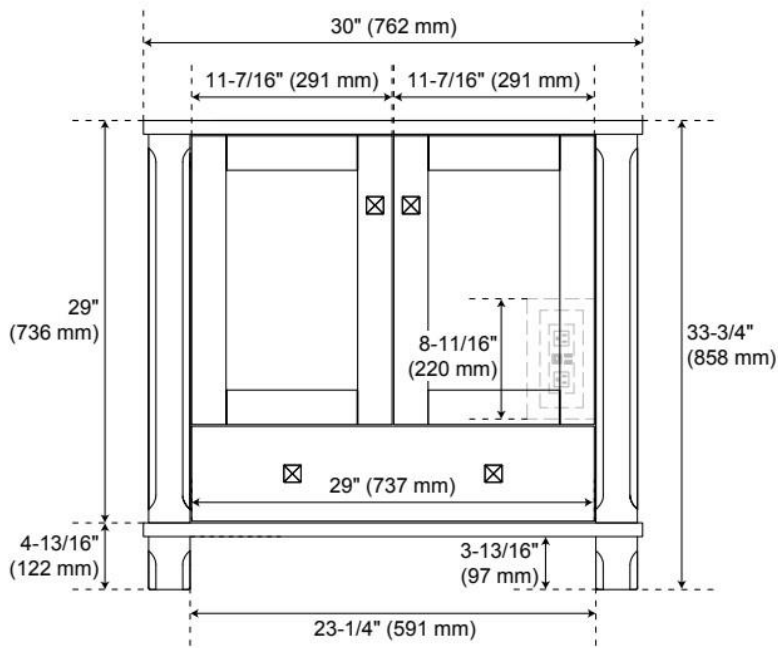

## ADDITIONAL FEATURES

- Wood frame with engineered wood panels.
- A built-in power box features two outlets and two USB ports.
- Includes a matching backsplash and white porcelain sink.
- Polished Carrara Marble is sourced from Italy.
- Each stone top is carved from a single piece of stone and will feature natural variations.
- See Installation Instructions for directions to attach the vanity top and sink.
- All dimensions are ( $\pm 1/2''$ ).

# 30" THEROUX VANITY WITH RECTANGULAR UNDERMOUNT SINK - OUTLET - BRIGHT WHITE

SKU: 955277-30-rumb

Code: SH563088, SH563089, SH563090, SH563091, SH563092, SH563093, SH563094, SH563095, SH563096

REVISED 4/1/2026