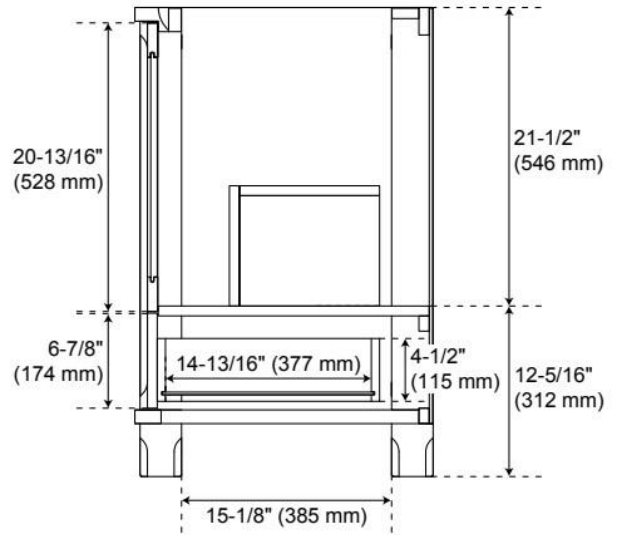

## ADDITIONAL FEATURES

- Wood frame with engineered wood panels.
- A built-in power box features two outlets and two USB ports.
- Includes a matching backsplash and white porcelain sink.
- Polished Carrara Marble is sourced from Italy.
- Each stone top is carved from a single piece of stone and will feature natural variations.
- See Installation Instructions for directions to attach the vanity top and sink.
- All dimensions are ( $\pm 1/2''$ ).

# 30" THEROUX VANITY WITH RECTANGULAR UNDERMOUNT SINK - OUTLET - BRIGHT WHITE

SKU: 955277-30-rumb

Code: SH563088, SH563089, SH563090, SH563091, SH563092, SH563093, SH563094, SH563095, SH563096

REVISED 4/1/2026