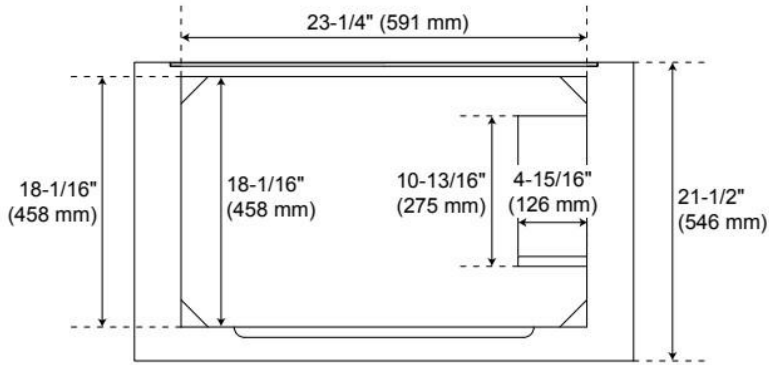

30" THEROUX VANITY WITH RECTANGULAR UNDERMOUNT SINK - OUTLET - BRIGHT WHITE

SKU: 955277-30-rumb

Code: SH563088, SH563089, SH563090, SH563091, SH563092, SH563093, SH563094, SH563095, SH563096

REVISED 4/1/2026