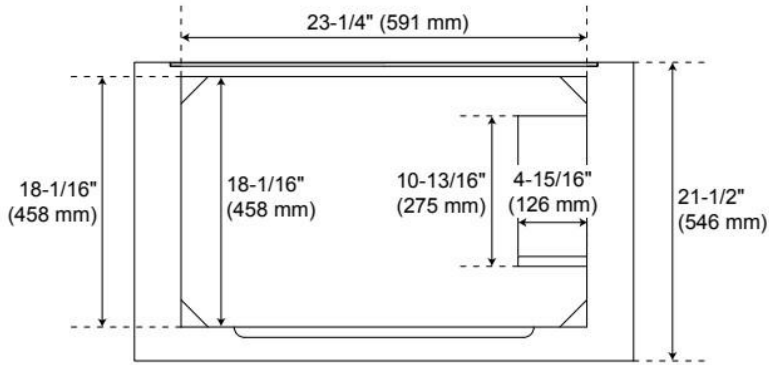

30" THEROUX VANITY WITH UNDERMOUNT SINK - OUTLET - BRIGHT WHITE

SKU: 955277-30-um

Code: SH563085, SH563086, SH563087

FEATURES

Material: Wood
Product Finish: Bright White
Number of Doors: 2
Number of Drawers: 1
Soft-Close Hinges: Yes
Soft-Close Slides: Yes
Full Extension Drawer Slides: Yes
Dovetail Drawers: Yes
Electrical Outlet: Yes
Hardware Finish: Satin Nickel
Hardware Material: Zinc
Built-In Adjusters: Yes

Massachusetts Accepted, UL-962A, CAN/CSA-C22.2 No. 308, LISTED ID: 506895

ADDITIONAL FEATURES

- Wood frame with engineered wood panels.
- A built-in power box features two outlets and two USB ports.
- Includes a matching backsplash and white porcelain sink.
- Polished Carrara Marble is sourced from Italy.
- Each stone top is carved from a single piece of stone and will feature natural variations.
- See Installation Instructions for directions to attach the vanity top and sink.
- All dimensions are ($\pm 1/2''$).

REVISED 4/1/2026

30" THEROUX VANITY WITH UNDERMOUNT SINK - OUTLET - BRIGHT WHITE

SKU: 955277-30-um

Code: SH563085, SH563086, SH563087

REVISED 4/1/2026