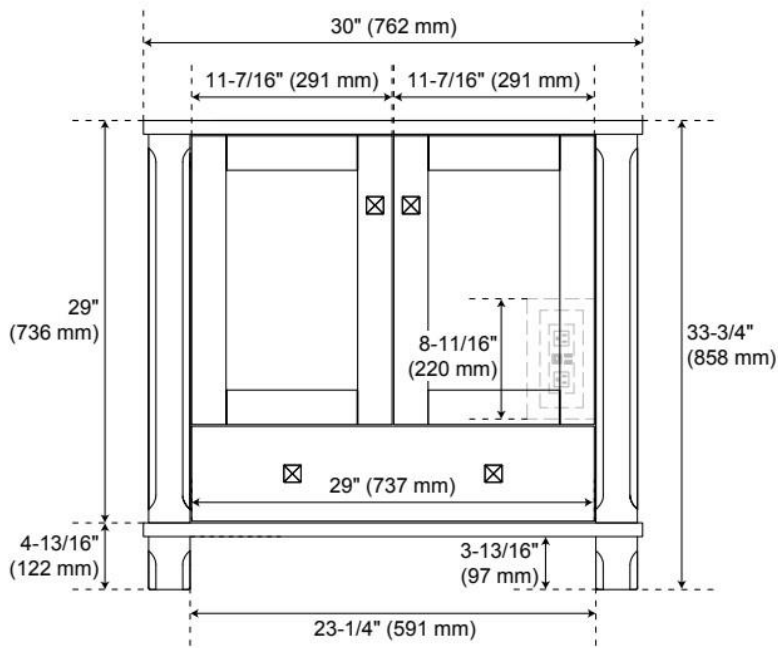

30" THEROUX VANITY WITH UNDERMOUNT SINK - OUTLET - BRIGHT WHITE

SKU: 955277-30-um

Code: SH563085, SH563086, SH563087

FEATURES

Material: Wood
Product Finish: Bright White
Number of Doors: 2
Number of Drawers: 1
Soft-Close Hinges: Yes
Soft-Close Slides: Yes
Full Extension Drawer Slides: Yes
Dovetail Drawers: Yes
Electrical Outlet: Yes
Hardware Finish: Satin Nickel
Hardware Material: Zinc
Built-In Adjusters: Yes

Massachusetts Accepted, UL-962A, CAN/CSA-C22.2 No. 308, LISTED ID: 506895

ADDITIONAL FEATURES

- Wood frame with engineered wood panels.
- A built-in power box features two outlets and two USB ports.
- Includes a matching backsplash and white porcelain sink.
- Polished Carrara Marble is sourced from Italy.
- Each stone top is carved from a single piece of stone and will feature natural variations.
- See Installation Instructions for directions to attach the vanity top and sink.
- All dimensions are ($\pm 1/2''$).

REVISED 4/1/2026

30" THEROUX VANITY WITH UNDERMOUNT SINK - OUTLET - BRIGHT WHITE

SKU: 955277-30-um

Code: SH563085, SH563086, SH563087

REVISED 4/1/2026