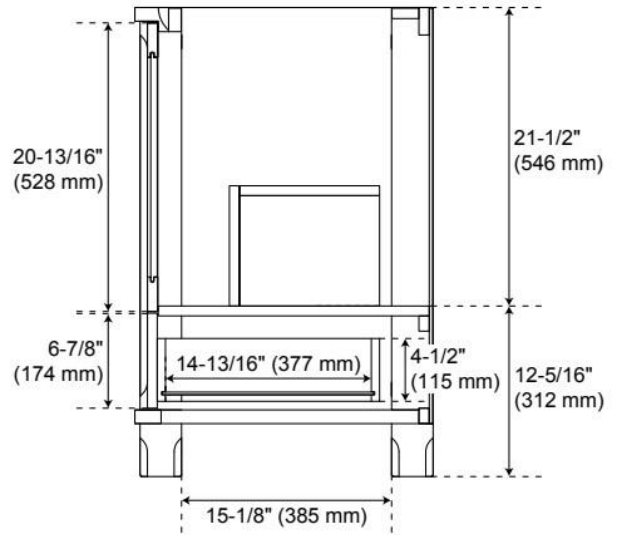

30" THEROUX VANITY WITH UNDERMOUNT SINK - OUTLET - BRIGHT WHITE

SKU: 955277-30-um

Code: SH563085, SH563086, SH563087

FEATURES

Material: Wood
Product Finish: Bright White
Number of Doors: 2
Number of Drawers: 1
Soft-Close Hinges: Yes
Soft-Close Slides: Yes
Full Extension Drawer Slides: Yes
Dovetail Drawers: Yes
Electrical Outlet: Yes
Hardware Finish: Satin Nickel
Hardware Material: Zinc
Built-In Adjusters: Yes

Massachusetts Accepted, UL-962A, CAN/CSA-C22.2 No. 308, LISTED ID: 506895

ADDITIONAL FEATURES

- Wood frame with engineered wood panels.
- A built-in power box features two outlets and two USB ports.
- Includes a matching backsplash and white porcelain sink.
- Polished Carrara Marble is sourced from Italy.
- Each stone top is carved from a single piece of stone and will feature natural variations.
- See Installation Instructions for directions to attach the vanity top and sink.
- All dimensions are ($\pm 1/2''$).

REVISED 4/1/2026

30" THEROUX VANITY WITH UNDERMOUNT SINK - OUTLET - BRIGHT WHITE

SKU: 955277-30-um

Code: SH563085, SH563086, SH563087

REVISED 4/1/2026