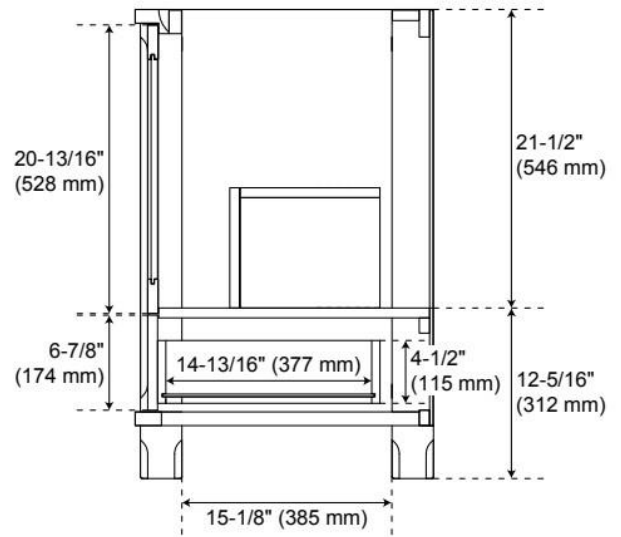

36" THEROUX VANITY WITH RECTANGULAR UNDERMOUNT SINK - OUTLET - BRIGHT WHITE

SKU: 955277-36-rumb

Code: SH563100, SH563101, SH563102, SH563103, SH563104, SH563105, SH563106, SH563107, SH563108

FEATURES

Material: Wood
Product Finish: Bright White
Number of Doors: 2
Number of Drawers: 1
Soft-Close Hinges: Yes
Soft-Close Slides: Yes
Full Extension Drawer Slides: Yes
Dovetail Drawers: Yes
Electrical Outlet: Yes
Hardware Finish: Satin Nickel
Hardware Material: Zinc
Built-In Adjusters: Yes

Massachusetts Accepted, UL-962A, CAN/CSA-C22.2 No. 308, LISTED ID: 506897

ADDITIONAL FEATURES

- Wood frame with engineered wood panels.
- A built-in power box features two outlets and two USB ports.
- Includes a matching backsplash and white porcelain sink.
- Polished Carrara Marble is sourced from Italy.
- Each stone top is carved from a single piece of stone and will feature natural variations.
- See Installation Instructions for directions to attach the vanity top and sink.
- All dimensions are ($\pm 1/2''$).

REVISED 4/1/2026

36" THEROUX VANITY WITH RECTANGULAR UNDERMOUNT SINK - OUTLET - BRIGHT WHITE

SKU: 955277-36-rumb

Code: SH563100, SH563101, SH563102, SH563103, SH563104, SH563105, SH563106, SH563107, SH563108