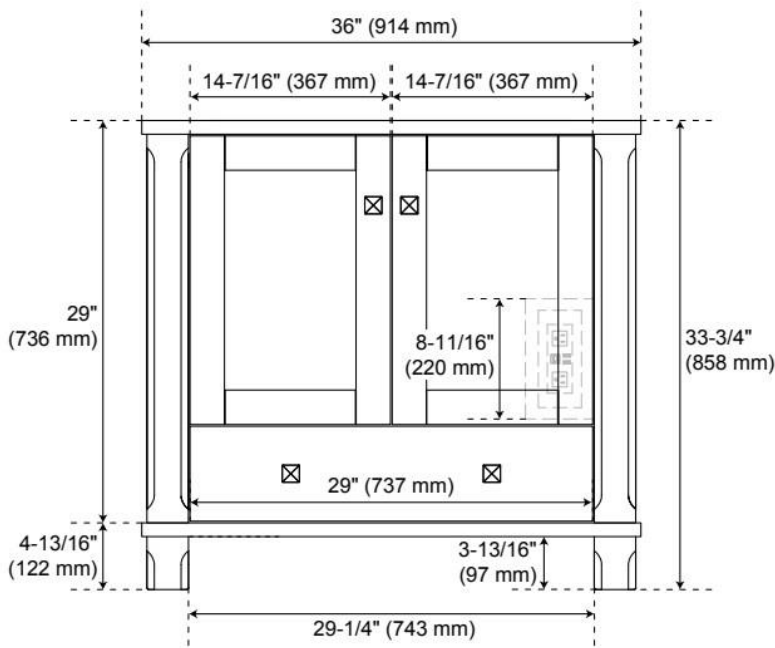

36" THEROUX VANITY WITH RECTANGULAR UNDERMOUNT SINK - OUTLET - BRIGHT WHITE

SKU: 955277-36-rumb

Code: SH563100, SH563101, SH563102, SH563103, SH563104, SH563105, SH563106, SH563107, SH563108

FEATURES

Material: Wood
Product Finish: Bright White
Number of Doors: 2
Number of Drawers: 1
Soft-Close Hinges: Yes
Soft-Close Slides: Yes
Full Extension Drawer Slides: Yes
Dovetail Drawers: Yes
Electrical Outlet: Yes
Hardware Finish: Satin Nickel
Hardware Material: Zinc
Built-In Adjusters: Yes

Massachusetts Accepted, UL-962A, CAN/CSA-C22.2 No. 308, LISTED ID: 506897

ADDITIONAL FEATURES

- Wood frame with engineered wood panels.
- A built-in power box features two outlets and two USB ports.
- Includes a matching backsplash and white porcelain sink.
- Polished Carrara Marble is sourced from Italy.
- Each stone top is carved from a single piece of stone and will feature natural variations.
- See Installation Instructions for directions to attach the vanity top and sink.
- All dimensions are ($\pm 1/2''$).

REVISED 4/1/2026

36" THEROUX VANITY WITH RECTANGULAR UNDERMOUNT SINK - OUTLET - BRIGHT WHITE

SKU: 955277-36-rumb

Code: SH563100, SH563101, SH563102, SH563103, SH563104, SH563105, SH563106, SH563107, SH563108