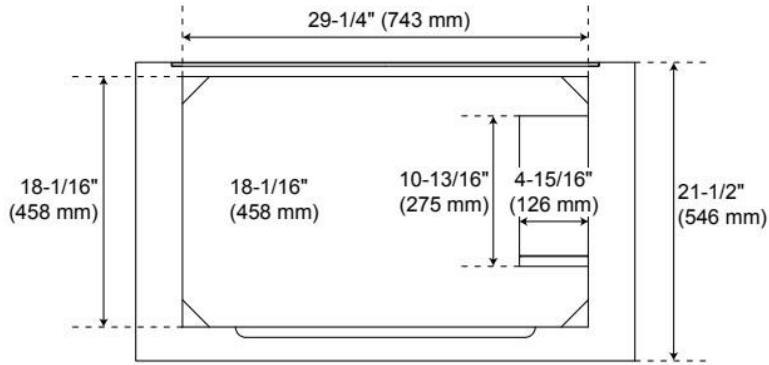

36" THEROUX VANITY WITH RECTANGULAR UNDERMOUNT SINK - OUTLET - BRIGHT WHITE

SKU: 955277-36-rumb

Code: SH563100, SH563101, SH563102, SH563103, SH563104, SH563105, SH563106, SH563107, SH563108

FEATURES

Material: Wood
Product Finish: Bright White
Number of Doors: 2
Number of Drawers: 1
Soft-Close Hinges: Yes
Soft-Close Slides: Yes
Full Extension Drawer Slides: Yes
Dovetail Drawers: Yes
Electrical Outlet: Yes
Hardware Finish: Satin Nickel
Hardware Material: Zinc
Built-In Adjusters: Yes

Massachusetts Accepted, UL-962A, CAN/CSA-C22.2 No. 308, LISTED ID: 506897

ADDITIONAL FEATURES

- Wood frame with engineered wood panels.
- A built-in power box features two outlets and two USB ports.
- Includes a matching backsplash and white porcelain sink.
- Polished Carrara Marble is sourced from Italy.
- Each stone top is carved from a single piece of stone and will feature natural variations.
- See Installation Instructions for directions to attach the vanity top and sink.
- All dimensions are ($\pm 1/2''$).

REVISED 4/1/2026

36" THEROUX VANITY WITH RECTANGULAR UNDERMOUNT SINK - OUTLET - BRIGHT WHITE

SKU: 955277-36-rumb

Code: SH563100, SH563101, SH563102, SH563103, SH563104, SH563105, SH563106, SH563107, SH563108