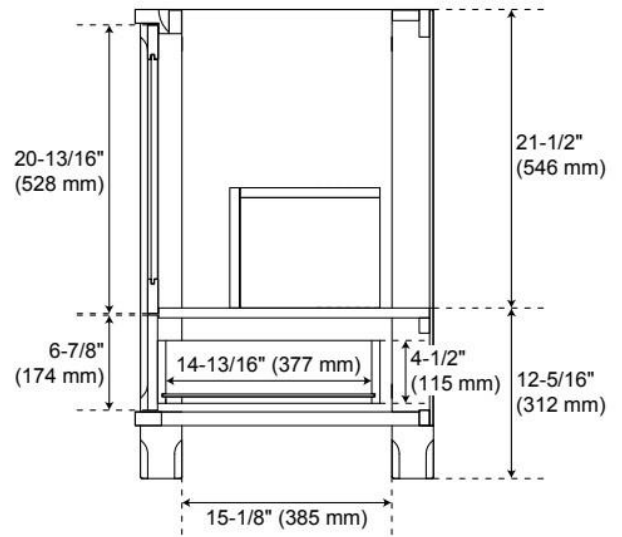

36" THEROUX VANITY WITH UNDERMOUNT SINK - OUTLET - BRIGHT WHITE

SKU: 955277-36-um

Code: SH563097, SH563098, SH563099

REVISED 4/1/2026