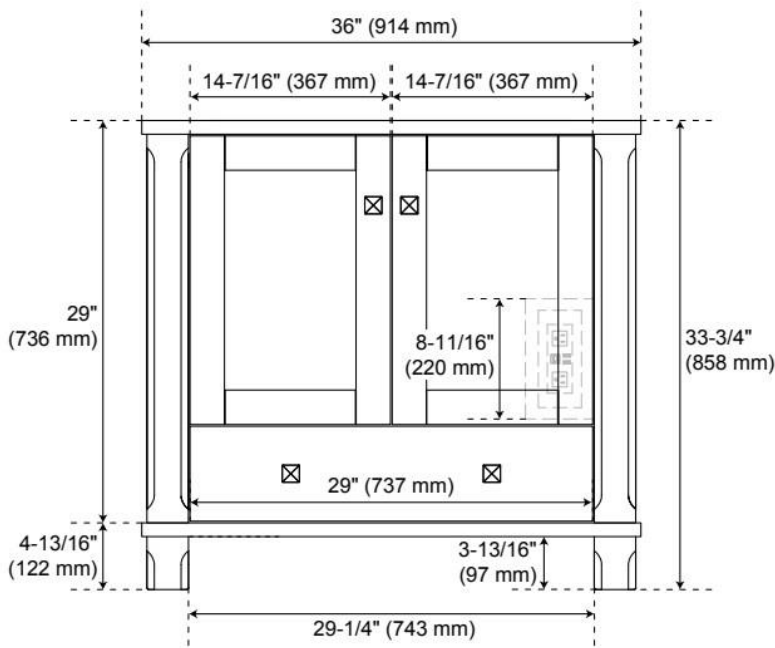

36" THEROUX VANITY WITH UNDERMOUNT SINK - OUTLET - BRIGHT WHITE

SKU: 955277-36-um

Code: SH563097, SH563098, SH563099

REVISED 4/1/2026