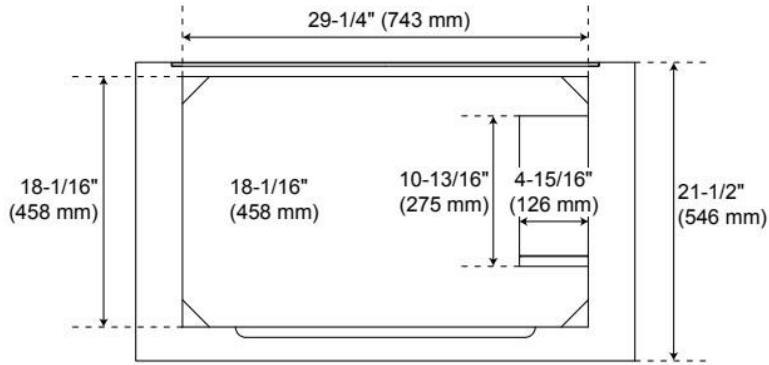

36" THEROUX VANITY WITH UNDERMOUNT SINK - OUTLET - BRIGHT WHITE

SKU: 955277-36-um

Code: SH563097, SH563098, SH563099

REVISED 4/1/2026