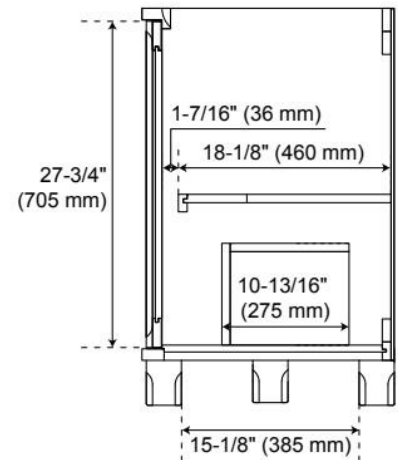

48" THEROUX VANITY WITH RECTANGULAR UNDERMOUNT SINK - OUTLET - BRIGHT WHITE

SKU: 955277-48-rumb

Code: SH563112, SH563113, SH563114, SH563115, SH563116, SH563117, SH563118, SH563119, SH563120

FEATURES

Material: Wood
Product Finish: Bright White
Number of Doors: 1
Number of Drawers: 6
Soft-Close Hinges: Yes
Soft-Close Slides: Yes
Full Extension Drawer Slides: Yes
Dovetail Drawers: Yes
Adjustable Shelves: Yes
Electrical Outlet: Yes
Hardware Finish: Satin Nickel
Hardware Material: Zinc
Built-In Adjusters: Yes

Massachusetts Accepted, UL-962A, CAN/CSA-C22.2 No. 308, LISTED ID: 506897

ADDITIONAL FEATURES

- Wood frame with engineered wood panels.
- A built-in power box features two outlets and two USB ports.
- Removable drawer dividers included to customize to your storage needs.
- Includes a matching backsplash and white porcelain sink.
- Polished Carrara Marble is sourced from Italy.
- Each stone top is carved from a single piece of stone and will feature natural variations.
- See Installation Instructions for directions to attach the vanity top and sink.
- All dimensions are ($\pm 1/2$ ").

REVISED 4/1/2026

48" THEROUX VANITY WITH RECTANGULAR UNDERMOUNT SINK - OUTLET - BRIGHT WHITE

SKU: 955277-48-rumb

Code: SH563112, SH563113, SH563114, SH563115, SH563116, SH563117, SH563118, SH563119, SH563120