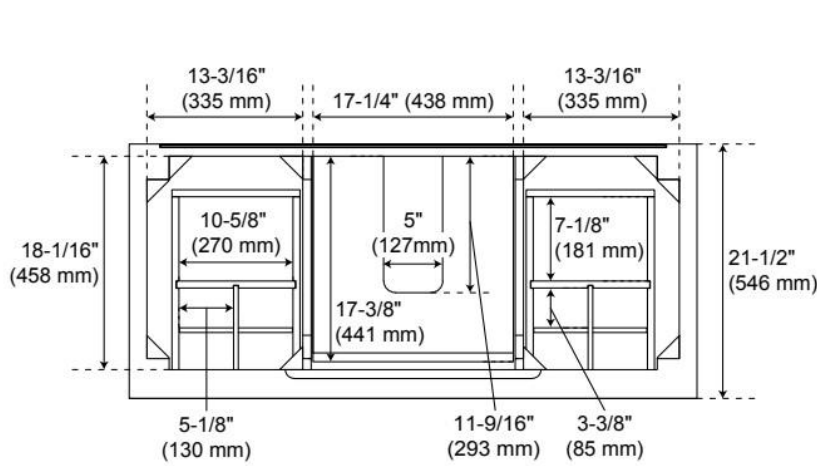

48" THEROUX VANITY WITH RECTANGULAR UNDERMOUNT SINK - OUTLET - BRIGHT WHITE

SKU: 955277-48-rumb

Code: SH563112, SH563113, SH563114, SH563115, SH563116, SH563117, SH563118, SH563119, SH563120

FEATURES

Material: Wood
Product Finish: Bright White
Number of Doors: 1
Number of Drawers: 6
Soft-Close Hinges: Yes
Soft-Close Slides: Yes
Full Extension Drawer Slides: Yes
Dovetail Drawers: Yes
Adjustable Shelves: Yes
Electrical Outlet: Yes
Hardware Finish: Satin Nickel
Hardware Material: Zinc
Built-In Adjusters: Yes

Massachusetts Accepted, UL-962A, CAN/CSA-C22.2 No. 308, LISTED ID: 506897

ADDITIONAL FEATURES

- Wood frame with engineered wood panels.
- A built-in power box features two outlets and two USB ports.
- Removable drawer dividers included to customize to your storage needs.
- Includes a matching backsplash and white porcelain sink.
- Polished Carrara Marble is sourced from Italy.
- Each stone top is carved from a single piece of stone and will feature natural variations.
- See Installation Instructions for directions to attach the vanity top and sink.
- All dimensions are ($\pm 1/2$ ").

REVISED 4/1/2026

48" THEROUX VANITY WITH RECTANGULAR UNDERMOUNT SINK - OUTLET - BRIGHT WHITE

SKU: 955277-48-rumb

Code: SH563112, SH563113, SH563114, SH563115, SH563116, SH563117, SH563118, SH563119, SH563120