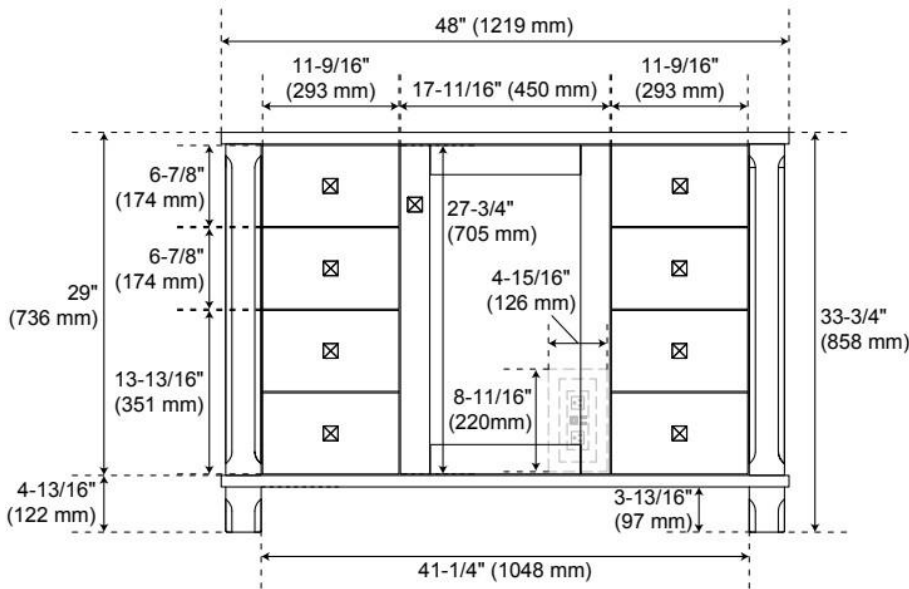

48" THEROUX VANITY WITH RECTANGULAR UNDERMOUNT SINK - OUTLET - BRIGHT WHITE

SKU: 955277-48-rumb

Code: SH563112, SH563113, SH563114, SH563115, SH563116, SH563117, SH563118, SH563119, SH563120

FEATURES

Material: Wood
Product Finish: Bright White
Number of Doors: 1
Number of Drawers: 6
Soft-Close Hinges: Yes
Soft-Close Slides: Yes
Full Extension Drawer Slides: Yes
Dovetail Drawers: Yes
Adjustable Shelves: Yes
Electrical Outlet: Yes
Hardware Finish: Satin Nickel
Hardware Material: Zinc
Built-In Adjusters: Yes

Massachusetts Accepted, UL-962A, CAN/CSA-C22.2 No. 308, LISTED ID: 506897

ADDITIONAL FEATURES

- Wood frame with engineered wood panels.
- A built-in power box features two outlets and two USB ports.
- Removable drawer dividers included to customize to your storage needs.
- Includes a matching backsplash and white porcelain sink.
- Polished Carrara Marble is sourced from Italy.
- Each stone top is carved from a single piece of stone and will feature natural variations.
- See Installation Instructions for directions to attach the vanity top and sink.
- All dimensions are ($\pm 1/2$ ").

REVISED 4/1/2026

48" THEROUX VANITY WITH RECTANGULAR UNDERMOUNT SINK - OUTLET - BRIGHT WHITE

SKU: 955277-48-rumb

Code: SH563112, SH563113, SH563114, SH563115, SH563116, SH563117, SH563118, SH563119, SH563120