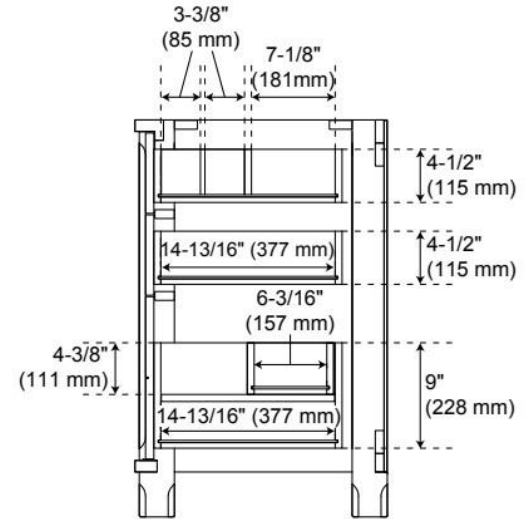

48" THEROUX VANITY WITH RECTANGULAR UNDERMOUNT SINK - OUTLET - BRIGHT WHITE

SKU: 955277-48-rumb

Code: SH563112, SH563113, SH563114, SH563115, SH563116, SH563117, SH563118, SH563119, SH563120

FEATURES

Material: Wood
Product Finish: Bright White
Number of Doors: 1
Number of Drawers: 6
Soft-Close Hinges: Yes
Soft-Close Slides: Yes
Full Extension Drawer Slides: Yes
Dovetail Drawers: Yes
Adjustable Shelves: Yes
Electrical Outlet: Yes
Hardware Finish: Satin Nickel
Hardware Material: Zinc
Built-In Adjusters: Yes

Massachusetts Accepted, UL-962A, CAN/CSA-C22.2 No. 308, LISTED ID: 506897

ADDITIONAL FEATURES

- Wood frame with engineered wood panels.
- A built-in power box features two outlets and two USB ports.
- Removable drawer dividers included to customize to your storage needs.
- Includes a matching backsplash and white porcelain sink.
- Polished Carrara Marble is sourced from Italy.
- Each stone top is carved from a single piece of stone and will feature natural variations.
- See Installation Instructions for directions to attach the vanity top and sink.
- All dimensions are ($\pm 1/2$ ").

REVISED 4/1/2026

48" THEROUX VANITY WITH RECTANGULAR UNDERMOUNT SINK - OUTLET - BRIGHT WHITE

SKU: 955277-48-rumb

Code: SH563112, SH563113, SH563114, SH563115, SH563116, SH563117, SH563118, SH563119, SH563120