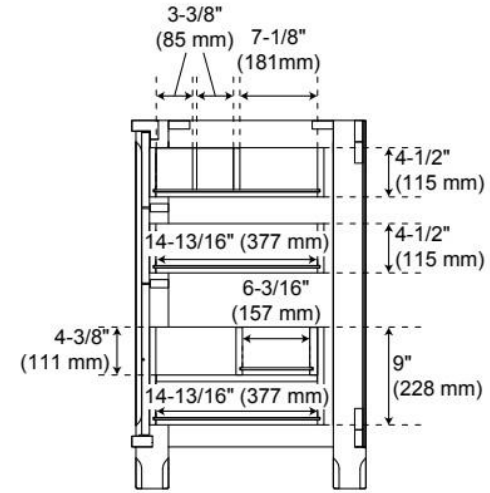

60" THEROUX SINGLE VANITY WITH RECTANGULAR UNDERMOUNT SINK - OUTLET - BRIGHT WHITE

SKU: 955277-60s-rumb

Code: SH563121, SH563122, SH563123, SH563124

FEATURES

Material: Wood
Product Finish: Bright White
Number of Doors: 2
Number of Drawers: 6
Soft-Close Hinges: Yes
Soft-Close Slides: Yes
Full Extension Drawer Slides: Yes
Dovetail Drawers: Yes
Adjustable Shelves: Yes
Electrical Outlet: Yes
Hardware Finish: Satin Nickel
Hardware Material: Zinc
Built-In Adjusters: Yes

Massachusetts Accepted, UL-962A, CAN/CSA-C22.2 No. 308, LISTED ID: 506897

ADDITIONAL FEATURES

- Wood frame with engineered wood panels.
- A built-in power box features two outlets and two USB ports.
- Removable drawer dividers included to customize to your storage needs.
- Includes a matching backsplash and white porcelain sinks.
- Polished Carrara Marble is sourced from Italy.
- Each stone top is carved from a single piece of stone and will feature natural variations.
- See Installation Instructions for directions to attach the vanity top and sink.
- All dimensions are ($\pm 1/2"$).

REVISED 4/2/2026

60" THEROUX SINGLE VANITY WITH RECTANGULAR UNDERMOUNT SINK - OUTLET - BRIGHT WHITE

SKU: 955277-60s-rumb

Code: SH563121, SH563122, SH563123, SH563124

REVISED 4/2/2026