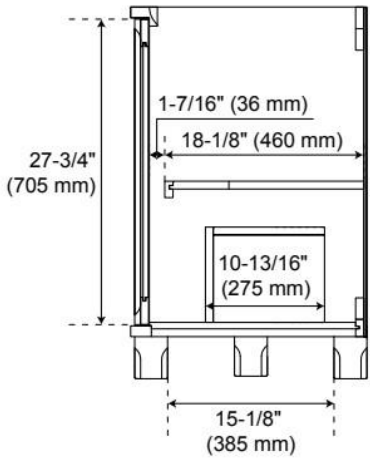

60" THEROUX SINGLE VANITY WITH RECTANGULAR UNDERMOUNT SINK - OUTLET - BRIGHT WHITE

SKU: 955277-60s-rumb

Code: SH563121, SH563122, SH563123, SH563124

FEATURES

Material: Wood
Product Finish: Bright White
Number of Doors: 2
Number of Drawers: 6
Soft-Close Hinges: Yes
Soft-Close Slides: Yes
Full Extension Drawer Slides: Yes
Dovetail Drawers: Yes
Adjustable Shelves: Yes
Electrical Outlet: Yes
Hardware Finish: Satin Nickel
Hardware Material: Zinc
Built-In Adjusters: Yes

Massachusetts Accepted, UL-962A, CAN/CSA-C22.2 No. 308, LISTED ID: 506897

ADDITIONAL FEATURES

- Wood frame with engineered wood panels.
- A built-in power box features two outlets and two USB ports.
- Removable drawer dividers included to customize to your storage needs.
- Includes a matching backsplash and white porcelain sinks.
- Polished Carrara Marble is sourced from Italy.
- Each stone top is carved from a single piece of stone and will feature natural variations.
- See Installation Instructions for directions to attach the vanity top and sink.
- All dimensions are ($\pm 1/2"$).

REVISED 4/2/2026

60" THEROUX SINGLE VANITY WITH RECTANGULAR UNDERMOUNT SINK - OUTLET - BRIGHT WHITE

SKU: 955277-60s-rumb

Code: SH563121, SH563122, SH563123, SH563124

REVISED 4/2/2026