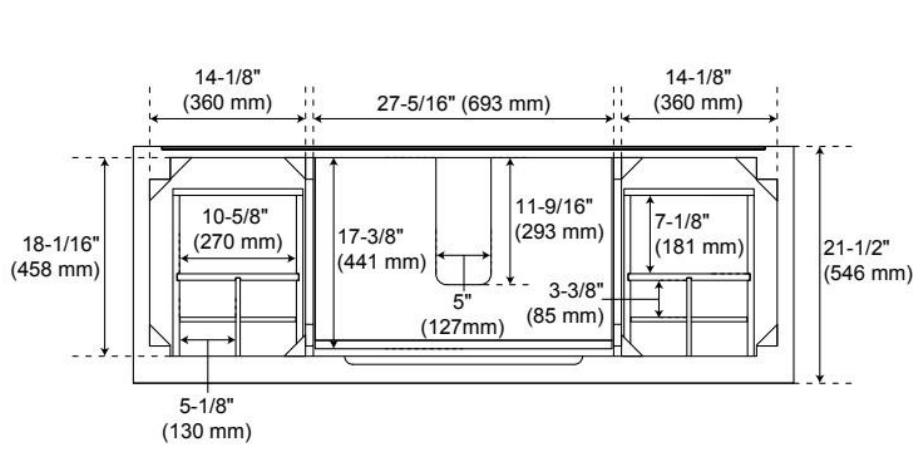

60" THEROUX SINGLE VANITY WITH RECTANGULAR UNDERMOUNT SINK - OUTLET - BRIGHT WHITE

SKU: 955277-60s-rumb

Code: SH563121, SH563122, SH563123, SH563124

FEATURES

Material: Wood
Product Finish: Bright White
Number of Doors: 2
Number of Drawers: 6
Soft-Close Hinges: Yes
Soft-Close Slides: Yes
Full Extension Drawer Slides: Yes
Dovetail Drawers: Yes
Adjustable Shelves: Yes
Electrical Outlet: Yes
Hardware Finish: Satin Nickel
Hardware Material: Zinc
Built-In Adjusters: Yes

Massachusetts Accepted, UL-962A, CAN/CSA-C22.2 No. 308, LISTED ID: 506897

ADDITIONAL FEATURES

- Wood frame with engineered wood panels.
- A built-in power box features two outlets and two USB ports.
- Removable drawer dividers included to customize to your storage needs.
- Includes a matching backsplash and white porcelain sinks.
- Polished Carrara Marble is sourced from Italy.
- Each stone top is carved from a single piece of stone and will feature natural variations.
- See Installation Instructions for directions to attach the vanity top and sink.
- All dimensions are ($\pm 1/2"$).

REVISED 4/2/2026

60" THEROUX SINGLE VANITY WITH RECTANGULAR UNDERMOUNT SINK - OUTLET - BRIGHT WHITE

SKU: 955277-60s-rumb

Code: SH563121, SH563122, SH563123, SH563124

REVISED 4/2/2026