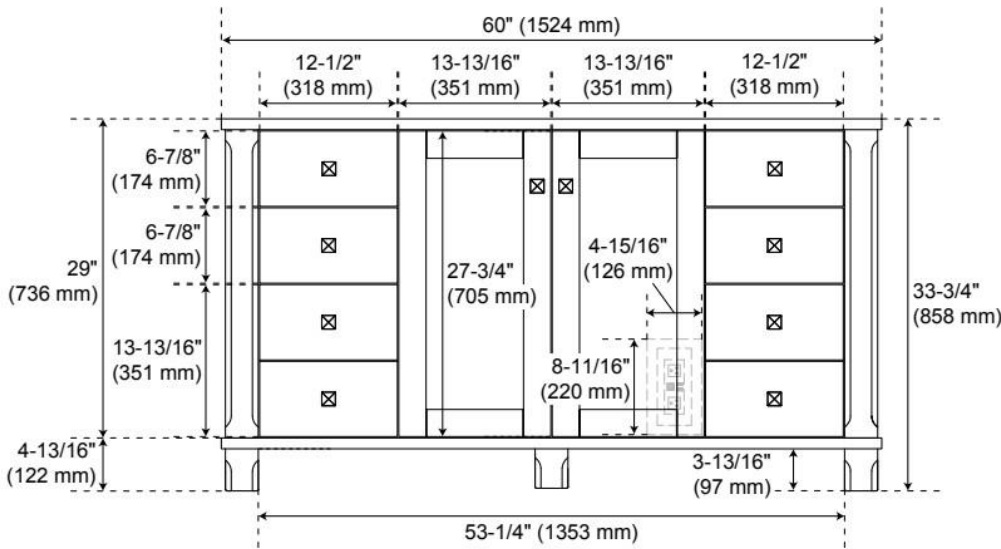

60" THEROUX SINGLE VANITY WITH RECTANGULAR UNDERMOUNT SINK - OUTLET - BRIGHT WHITE

SKU: 955277-60s-rumb

Code: SH563121, SH563122, SH563123, SH563124

FEATURES

Material: Wood
Product Finish: Bright White
Number of Doors: 2
Number of Drawers: 6
Soft-Close Hinges: Yes
Soft-Close Slides: Yes
Full Extension Drawer Slides: Yes
Dovetail Drawers: Yes
Adjustable Shelves: Yes
Electrical Outlet: Yes
Hardware Finish: Satin Nickel
Hardware Material: Zinc
Built-In Adjusters: Yes

Massachusetts Accepted, UL-962A, CAN/CSA-C22.2 No. 308, LISTED ID: 506897

ADDITIONAL FEATURES

- Wood frame with engineered wood panels.
- A built-in power box features two outlets and two USB ports.
- Removable drawer dividers included to customize to your storage needs.
- Includes a matching backsplash and white porcelain sinks.
- Polished Carrara Marble is sourced from Italy.
- Each stone top is carved from a single piece of stone and will feature natural variations.
- See Installation Instructions for directions to attach the vanity top and sink.
- All dimensions are ($\pm 1/2"$).

REVISED 4/2/2026

60" THEROUX SINGLE VANITY WITH RECTANGULAR UNDERMOUNT SINK - OUTLET - BRIGHT WHITE

SKU: 955277-60s-rumb

Code: SH563121, SH563122, SH563123, SH563124

REVISED 4/2/2026