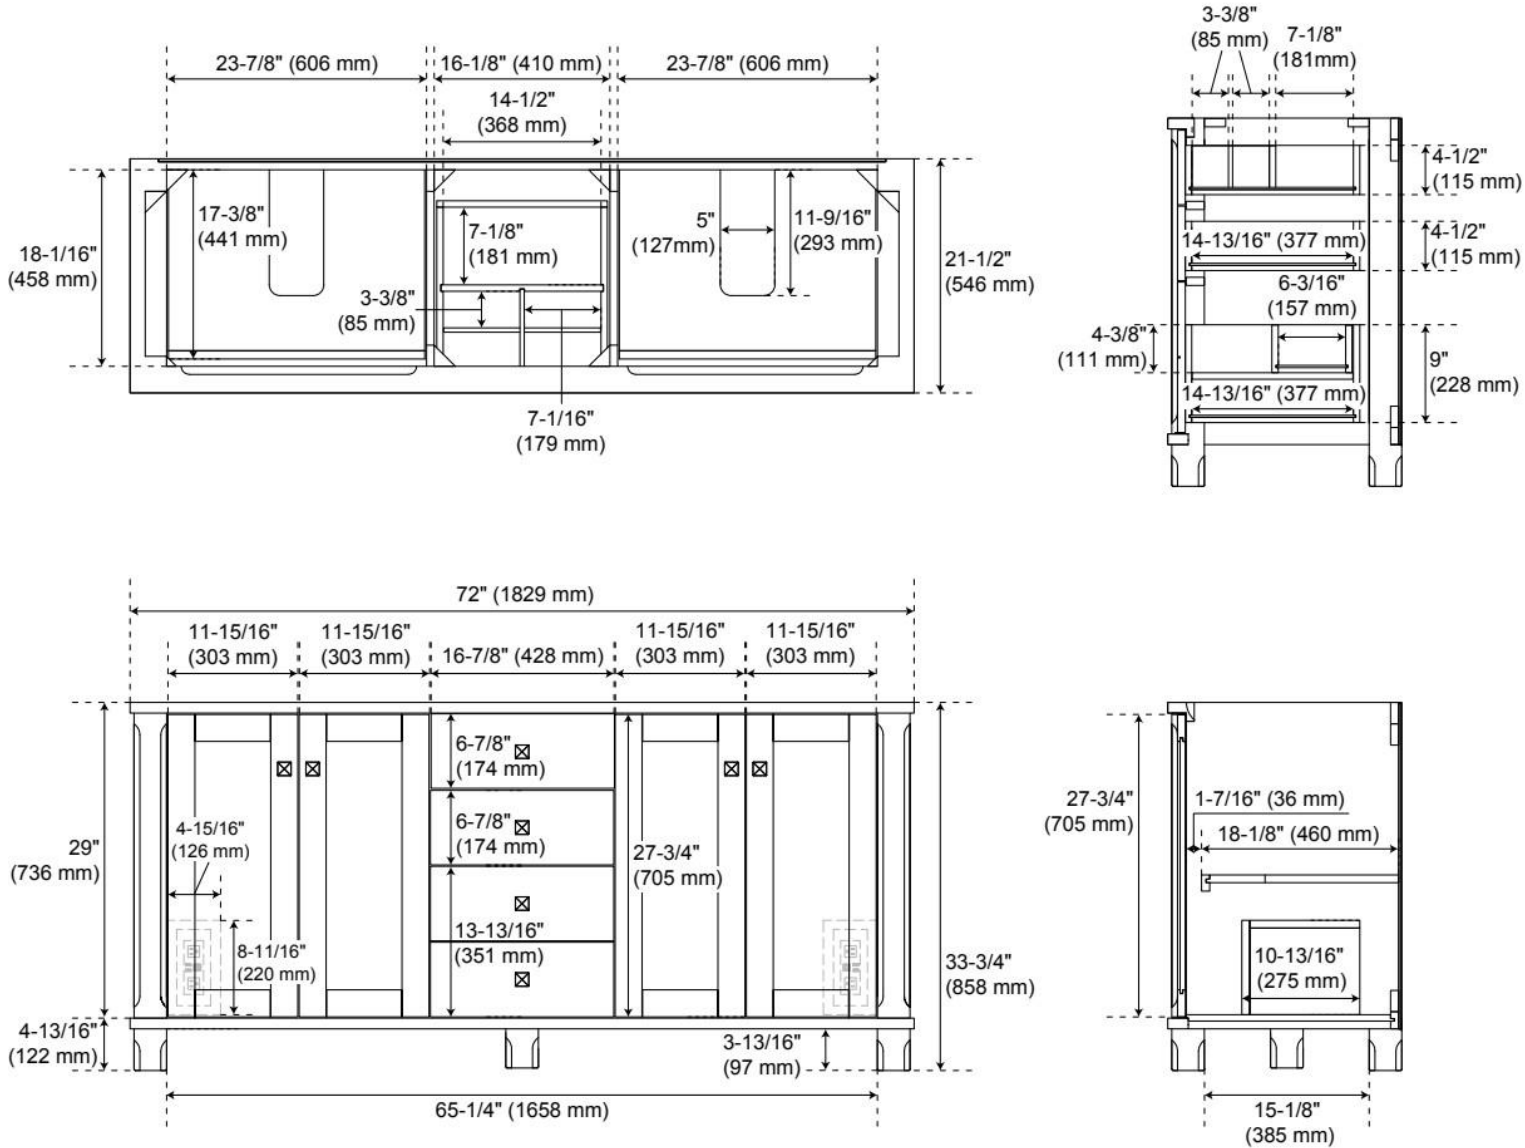

# 72" THEROUX DOUBLE VANITY WITH RECTANGULAR UNDERMOUNT SINKS - OUTLETS - BRIGHT WHITE

SKU: 955277-72-rumb

Code: SH563128, SH563129, SH563130, SH563131, SH563132, SH563133, SH563134, SH563135, SH563136

## ADDITIONAL FEATURES

- Wood frame with engineered wood panels.
- Two built-in power boxes (located behind each set of doors) feature two outlets and two USB ports each.
- Removable drawer dividers included to customize to your storage needs.
- Includes a matching backsplash and white porcelain sinks.
- Polished Carrara Marble is sourced from Italy.
- Each stone top is carved from a single piece of stone and will feature natural variations.
- See Installation Instructions for directions to attach the vanity top and sink.
- All dimensions are ( $\pm 1/2"$ ).

# 72" THEROUX DOUBLE VANITY WITH RECTANGULAR UNDERMOUNT SINKS - OUTLETS - BRIGHT WHITE

SKU: 955277-72-rumb

Code: SH563128, SH563129, SH563130, SH563131, SH563132, SH563133, SH563134, SH563135, SH563136

REVISED 4/2/2026