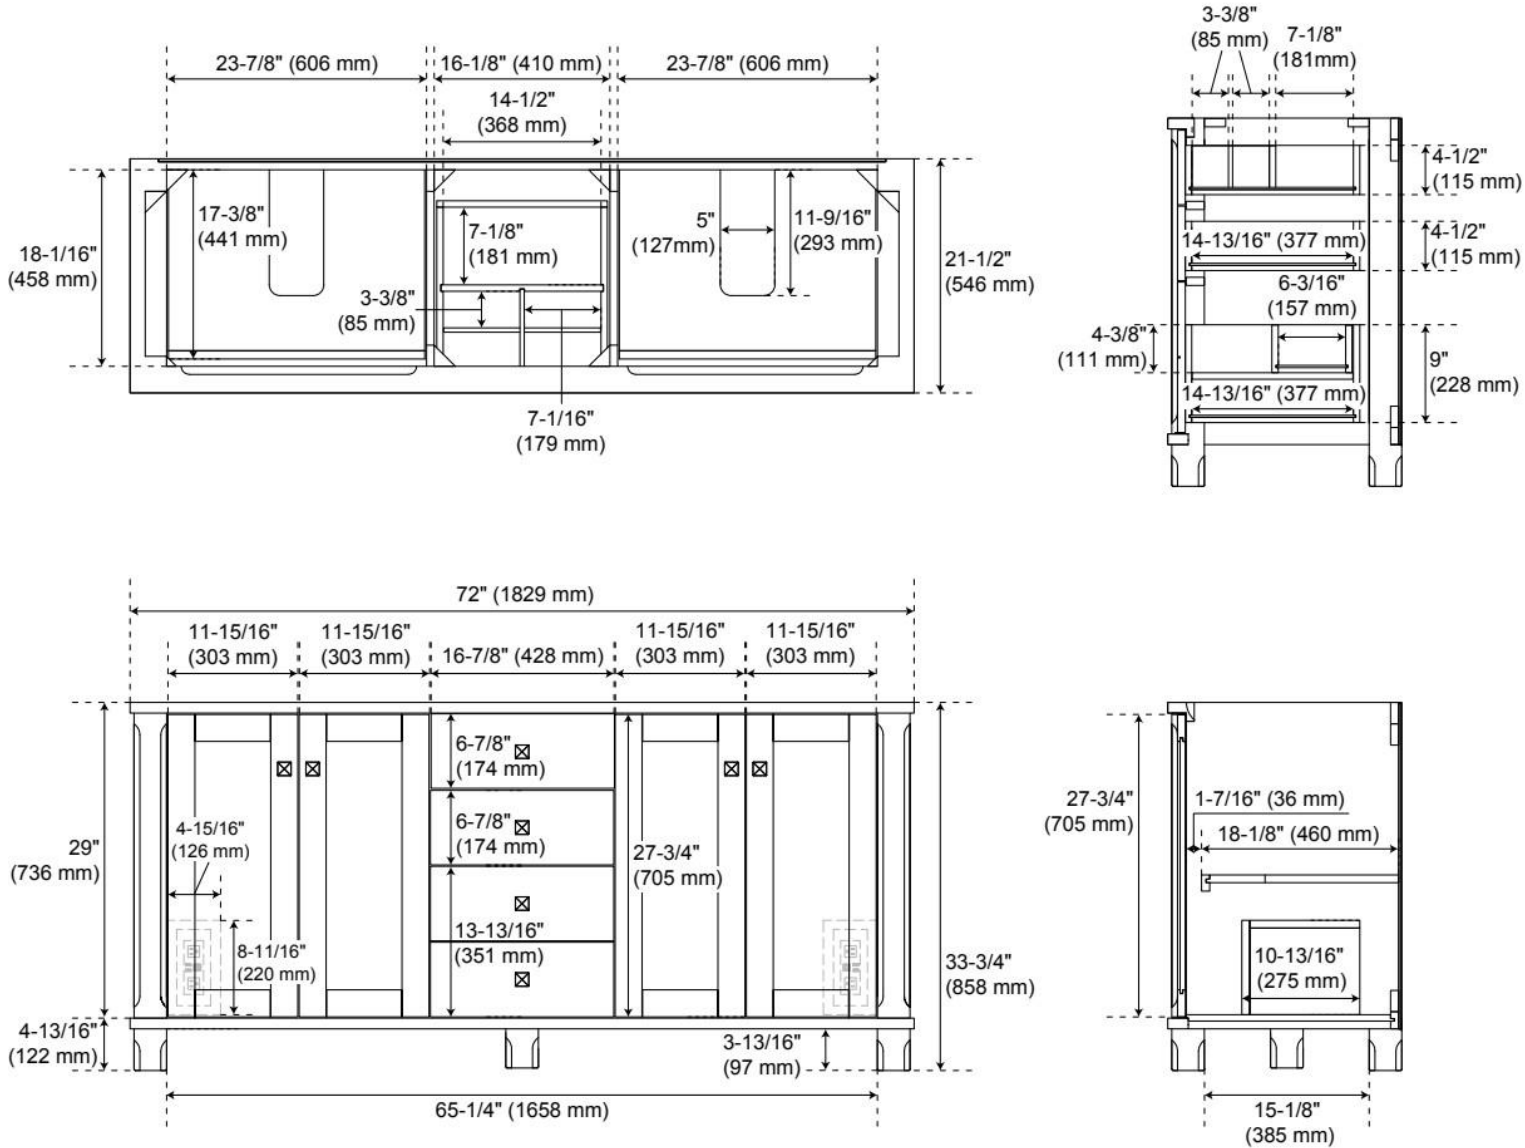

72" THEROUX DOUBLE VANITY WITH UNDERMOUNT SINKS - OUTLETS - BRIGHT WHITE

SKU: 955277-72-um

Code: SH563125, SH563126, SH563127

REVISED 4/2/2026