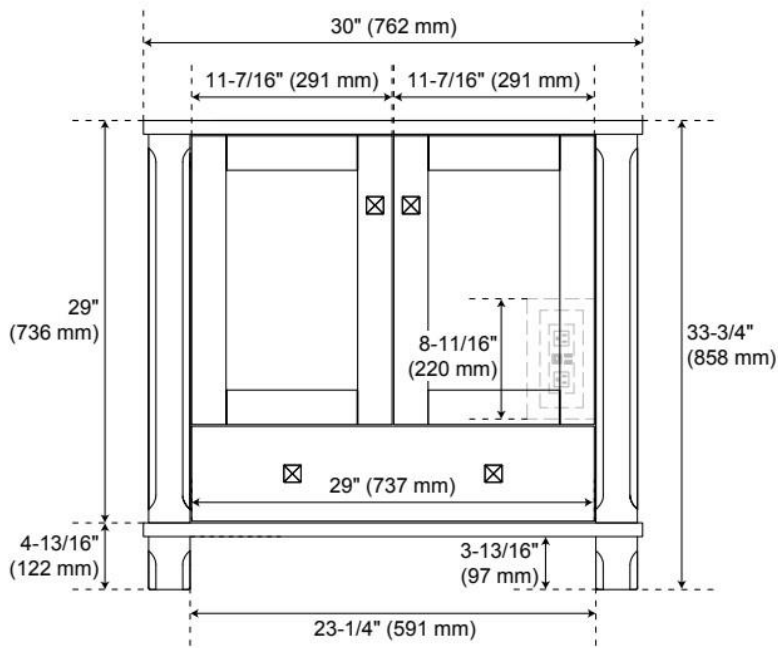

30" THEROUX VANITY WITH RECTANGULAR UNDERMOUNT SINK - OUTLET - TAWNY BROWN

SKU: 955278-30-rumb

Code: SH563140, SH563141, SH563142, SH563143, SH563144, SH563145, SH563146, SH563147, SH563148

FEATURES

Material: Wood
Product Finish: Tawny Brown
Number of Doors: 2
Number of Drawers: 1
Soft-Close Hinges: Yes
Soft-Close Slides: Yes
Full Extension Drawer Slides: Yes
Dovetail Drawers: Yes
Electrical Outlet: Yes
Hardware Finish: Matte Black
Hardware Material: Zinc
Built-In Adjusters: Yes

Massachusetts Accepted, UL-962A, CAN/CSA-C22.2 No. 308, LISTED ID: 506897

ADDITIONAL FEATURES

- Wood frame with engineered wood panels.
- A built-in power box features two outlets and two USB ports.
- Includes a matching backsplash and white porcelain sink.
- Polished Carrara Marble is sourced from Italy.
- Each stone top is carved from a single piece of stone and will feature natural variations.
- See Installation Instructions for directions to attach the vanity top and sink.
- All dimensions are ($\pm 1/2''$).

REVISED 4/1/2026

30" THEROUX VANITY WITH RECTANGULAR UNDERMOUNT SINK - OUTLET - TAWNY BROWN

SKU: 955278-30-rumb

Code: SH563140, SH563141, SH563142, SH563143, SH563144, SH563145, SH563146, SH563147, SH563148