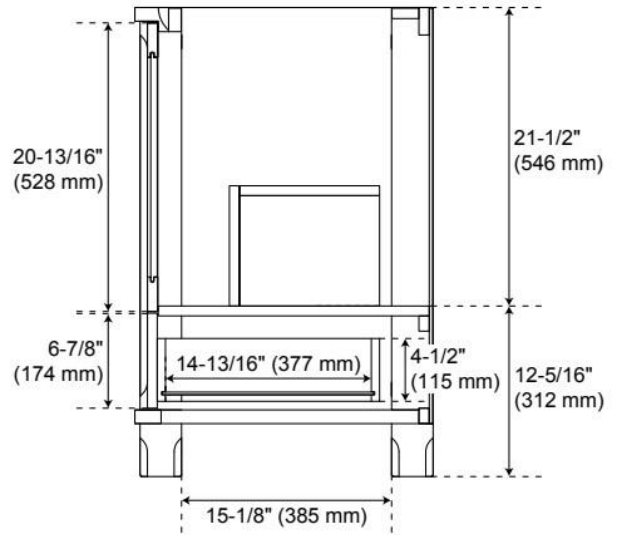

30" THEROUX VANITY WITH RECTANGULAR UNDERMOUNT SINK - OUTLET - TAWNY BROWN

SKU: 955278-30-rumb

Code: SH563140, SH563141, SH563142, SH563143, SH563144, SH563145, SH563146, SH563147, SH563148

FEATURES

Material: Wood
Product Finish: Tawny Brown
Number of Doors: 2
Number of Drawers: 1
Soft-Close Hinges: Yes
Soft-Close Slides: Yes
Full Extension Drawer Slides: Yes
Dovetail Drawers: Yes
Electrical Outlet: Yes
Hardware Finish: Matte Black
Hardware Material: Zinc
Built-In Adjusters: Yes

Massachusetts Accepted, UL-962A, CAN/CSA-C22.2 No. 308, LISTED ID: 506897

ADDITIONAL FEATURES

- Wood frame with engineered wood panels.
- A built-in power box features two outlets and two USB ports.
- Includes a matching backsplash and white porcelain sink.
- Polished Carrara Marble is sourced from Italy.
- Each stone top is carved from a single piece of stone and will feature natural variations.
- See Installation Instructions for directions to attach the vanity top and sink.
- All dimensions are ($\pm 1/2''$).

REVISED 4/1/2026

30" THEROUX VANITY WITH RECTANGULAR UNDERMOUNT SINK - OUTLET - TAWNY BROWN

SKU: 955278-30-rumb

Code: SH563140, SH563141, SH563142, SH563143, SH563144, SH563145, SH563146, SH563147, SH563148