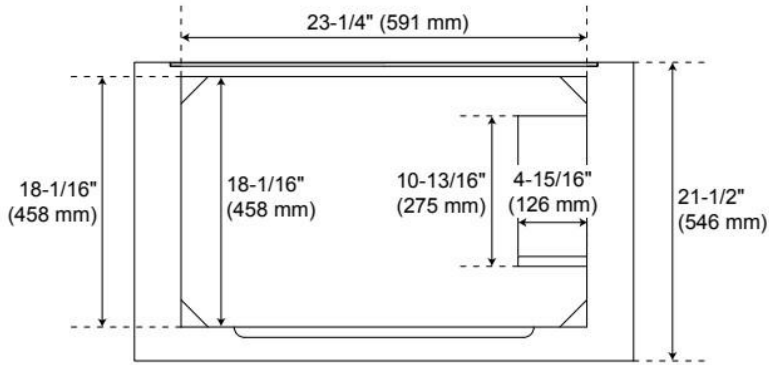

30" THEROUX VANITY WITH RECTANGULAR UNDERMOUNT SINK - OUTLET - TAWNY BROWN

SKU: 955278-30-rumb

Code: SH563140, SH563141, SH563142, SH563143, SH563144, SH563145, SH563146, SH563147, SH563148

FEATURES

Material: Wood
Product Finish: Tawny Brown
Number of Doors: 2
Number of Drawers: 1
Soft-Close Hinges: Yes
Soft-Close Slides: Yes
Full Extension Drawer Slides: Yes
Dovetail Drawers: Yes
Electrical Outlet: Yes
Hardware Finish: Matte Black
Hardware Material: Zinc
Built-In Adjusters: Yes

Massachusetts Accepted, UL-962A, CAN/CSA-C22.2 No. 308, LISTED ID: 506897

ADDITIONAL FEATURES

- Wood frame with engineered wood panels.
- A built-in power box features two outlets and two USB ports.
- Includes a matching backsplash and white porcelain sink.
- Polished Carrara Marble is sourced from Italy.
- Each stone top is carved from a single piece of stone and will feature natural variations.
- See Installation Instructions for directions to attach the vanity top and sink.
- All dimensions are ($\pm 1/2''$).

REVISED 4/1/2026

30" THEROUX VANITY WITH RECTANGULAR UNDERMOUNT SINK - OUTLET - TAWNY BROWN

SKU: 955278-30-rumb

Code: SH563140, SH563141, SH563142, SH563143, SH563144, SH563145, SH563146, SH563147, SH563148