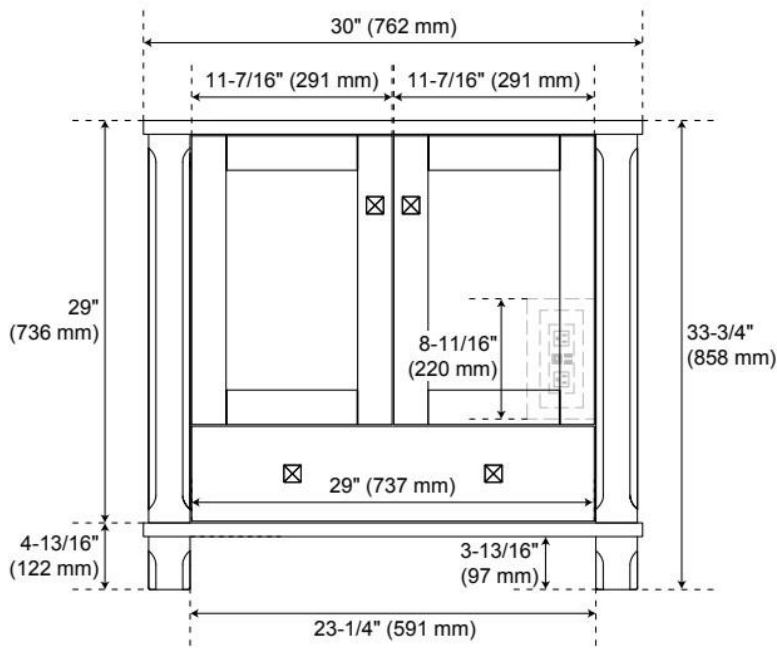

30" THEROUX VANITY WITH UNDERMOUNT SINK - OUTLET - TAWNY BROWN

SKU: 955278-30-um

Code: SH563137, SH563138, SH563139

REVISED 4/1/2026