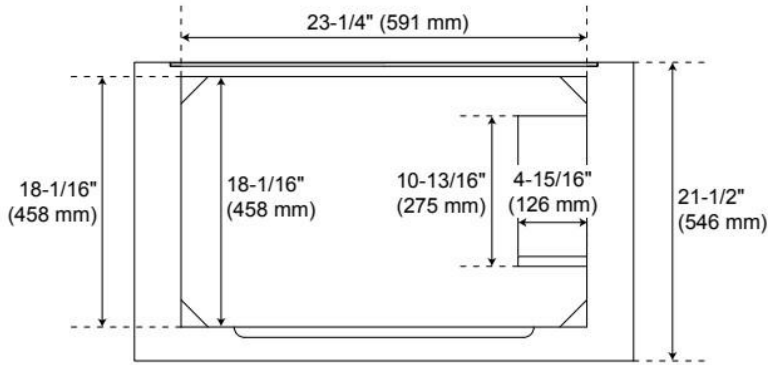

30" THEROUX VANITY WITH UNDERMOUNT SINK - OUTLET - TAWNY BROWN

SKU: 955278-30-um

Code: SH563137, SH563138, SH563139

REVISED 4/1/2026