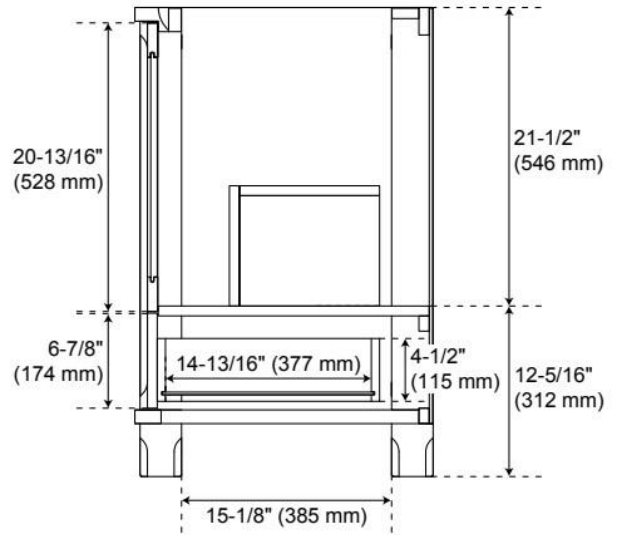

30" THEROUX VANITY WITH UNDERMOUNT SINK - OUTLET - TAWNY BROWN

SKU: 955278-30-um

Code: SH563137, SH563138, SH563139

REVISED 4/1/2026