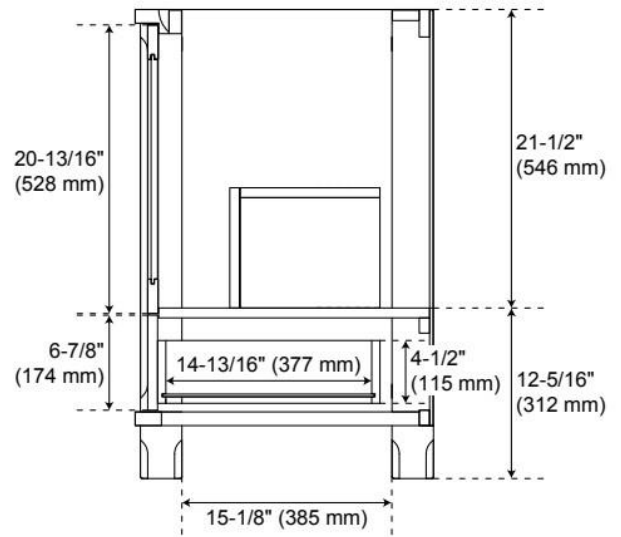

36" THEROUX VANITY WITH RECTANGULAR UNDERMOUNT SINK - OUTLET - TAWNY BROWN

SKU: 955278-36-rumb

Code: SH563152, SH563153, SH563154, SH563155, SH563156, SH563157, SH563158, SH563159, SH563160

REVISED 4/1/2026