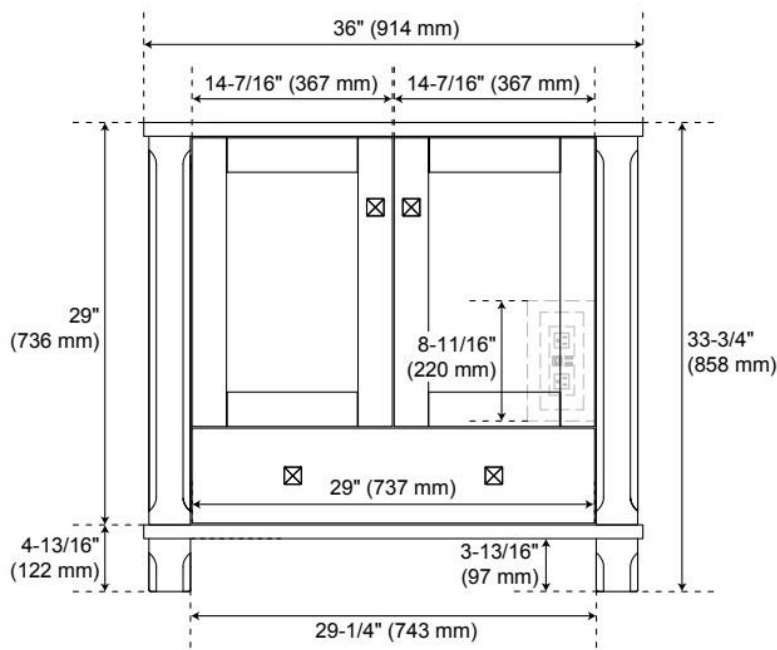

36" THEROUX VANITY WITH RECTANGULAR UNDERMOUNT SINK - OUTLET - TAWNY BROWN

SKU: 955278-36-rumb

Code: SH563152, SH563153, SH563154, SH563155, SH563156, SH563157, SH563158, SH563159, SH563160

REVISED 4/1/2026