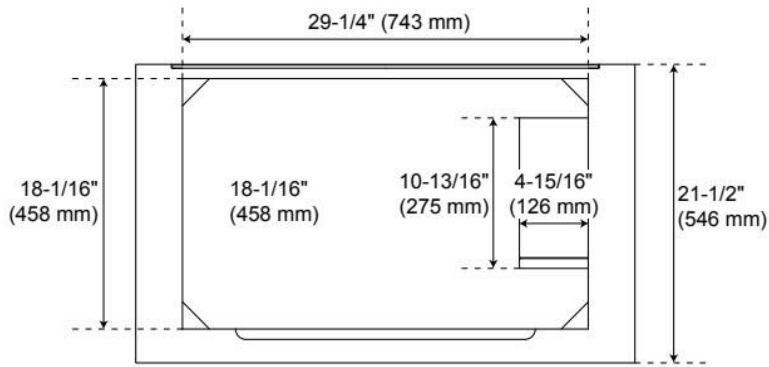

36" THEROUX VANITY WITH RECTANGULAR UNDERMOUNT SINK - OUTLET - TAWNY BROWN

SKU: 955278-36-rumb

Code: SH563152, SH563153, SH563154, SH563155, SH563156, SH563157, SH563158, SH563159, SH563160

REVISED 4/1/2026